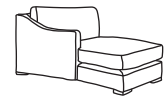

Three Seater Lounge LHF or RHF
CM W109 D163 H85

Bronze	Silver	Gold	Platinum
€1,395	€1,850	€2,060	€2,280