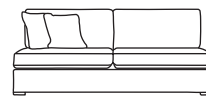

| Bronze | Silver | Gold   | Platinum |
|--------|--------|--------|----------|
| €1,210 | €1,490 | €1,640 | €1,925   |

Single Unit One Arm LHF or RHF  
CM W90 D100 H85

| Bronze | Silver | Gold   | Platinum |
|--------|--------|--------|----------|
| €1,020 | €1,250 | €1,370 | €1,505   |

Corner Unit  
CM W100 D100 H85

| Bronze | Silver | Gold   | Platinum |
|--------|--------|--------|----------|
| €1,085 | €1,330 | €1,480 | €1,750   |

Three Seater Unit  
CM W193 D100 H85

| Bronze | Silver | Gold   | Platinum |
|--------|--------|--------|----------|
| €1,330 | €1,730 | €1,940 | €2,155   |