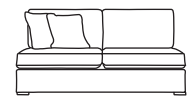

Two Seater Unit
CM W130 D100 H85

Bronze	Silver	Gold	Platinum
€1,110	€1,470	€1,600	€1,760