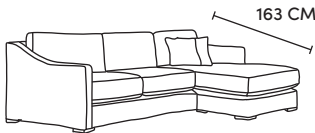

# HUDSON CORNER

Three Seater Chaise End  
CM W216 D163 H85

| Bronze | Silver | Gold   | Platinum |
|--------|--------|--------|----------|
| €2,165 | €2,885 | €3,230 | €3,550   |

Two Seater Chaise End Sofa  
CM W155 D163 H85