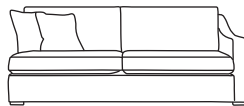

Bronze	Silver	Gold	Platinum
€1,270	€1,740	€1,940	€2,155

Three Seater One Arm LHF or RHF
CM W205 D100 H85

Bronze	Silver	Gold	Platinum
€1,520	€1,905	€2,120	€2,470

Two Seater One Arm LHF or RHF
CM W141 D100 H85