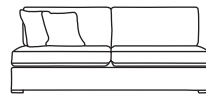

Bronze	Silver	Gold	Platinum
€1,270	€1,580	€1,695	€1,900

Love Seat One Arm LHF or RHF
CM W109 D100 H85

Bronze	Silver	Gold	Platinum
€1,210	€1,490	€1,640	€1,925

Single Unit One Arm LHF or RHF
CM W90 D100 H85

Bronze	Silver	Gold	Platinum
€1,020	€1,250	€1,370	€1,505

Corner Unit
CM W100 D100 H85

Bronze	Silver	Gold	Platinum
€1,085	€1,330	€1,480	€1,750

Three Seater Unit
CM W193 D100 H85

Bronze	Silver	Gold	Platinum
€1,330	€1,730	€1,940	€2,155

Two Seater Unit
CM W130 D100 H85

Bronze	Silver	Gold	Platinum
€1,110	€1,470	€1,600	€1,760

Love Seat Unit
CM W98 D100 H85

Bronze	Silver	Gold	Platinum
€1,075	€1,385	€1,510	€1,805

Single Unit
CM W66 D100 H85

Bronze	Silver	Gold	Platinum
€870	€1,085	€1,195	€1,325