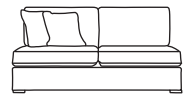

Bronze	Silver	Gold	Platinum
€1,270	€1,580	€1,695	€1,900

Love Seat One Arm LHF or RHF
CM W109 D100 H85

Bronze	Silver	Gold	Platinum
€1,210	€1,490	€1,640	€1,925

Single Unit One Arm LHF or RHF
CM W90 D100 H85

Bronze	Silver	Gold	Platinum
€1,020	€1,250	€1,370	€1,505

Corner Unit
CM W100 D100 H85

Bronze	Silver	Gold	Platinum
€1,085	€1,330	€1,480	€1,750

Three Seater Unit
CM W193 D100 H85

Bronze	Silver	Gold	Platinum
€1,330	€1,730	€1,940	€2,155

Two Seater Unit
CM W130 D100 H85

Bronze	Silver	Gold	Platinum
€1,110	€1,470	€1,600	€1,760

Love Seat Unit
CM W98 D100 H85

Bronze	Silver	Gold	Platinum
€1,075	€1,385	€1,510	€1,805

Single Unit
CM W66 D100 H85

Bronze	Silver	Gold	Platinum
€870	€1,085	€1,195	€1,325