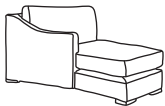

Two Seater Lounger LHF or RHF
CM W74 D163 H85

Bronze	Silver	Gold	Platinum
€1,270	€1,740	€1,940	€2,155