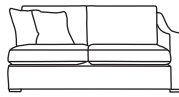

Chaise LHF or RHF
CM W100 D218 H85

Bronze	Silver	Gold	Platinum
€1,520	€1,905	€2,120	€2,470

Three Seater Lounger LHF or RHF
CM W109 D163 H85

Bronze	Silver	Gold	Platinum
€1,395	€1,850	€2,060	€2,280

Two Seater Lounger LHF or RHF
CM W74 D163 H85

Bronze	Silver	Gold	Platinum
€1,270	€1,740	€1,940	€2,155

Three Seater One Arm LHF or RHF
CM W205 D100 H85

Bronze	Silver	Gold	Platinum
€1,520	€1,905	€2,120	€2,470

Two Seater One Arm LHF or RHF
CM W141 D100 H85