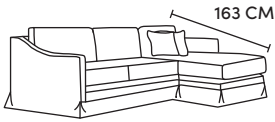

FINLINE

FURNITURE

HANNAH CORNER

LOOSE COVER SOFA

Three Seater Chaise End
CM W216 D163 H85

Loose Cover Extra Set Loose Covers
€3,610 €1,620

Two Seater Chaise End Sofa
CM W153 D163 H85

Loose Cover Extra Set Loose Covers
€3,235 €1,450