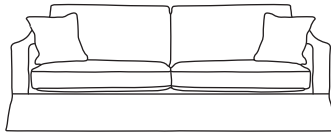

FINLINE

FURNITURE

HANNAH

LOOSE COVER SOFA

Grand Sofa
CM W279 D100 H85

Loose Cover	Extra Set Of Loose Covers
€2,925	€1,245

Three Seater Sofa
CM W216 D100 H85

Loose Cover	Extra Set Of Loose Covers
€2,545	€1,090

Two Seater Sofa
CM W152 D100 H85

Loose Cover	Extra Set Of Loose Covers
€2,405	€1,030

Love Seat
CM W121 D100 H85

Loose Cover	Extra Set Of Loose Covers
€2,240	€965

Armchair**
CM W76 D93 H85

Loose Cover	Extra Set Of Loose Covers
€1,385	€910

Footstool
CM W80 D62 H43

Loose Cover	Extra Set Of Loose Covers
€570	€270

Island
CM W111 D66 H43

Loose Cover	Extra Set Of Loose Covers
€840	€365

Our sofas and chairs carry a 20-year frame guarantee. You choose your preferred fabric and finish. Only available in Downham and Antwerp fabric ranges. We recommend dry clean only, do not wash. A feather quilted seat is standard across this range. A high back option is available on most models, as are armcaps and throws and come at an additional cost. Complimentary scatter cushions come as per sketches shown. All pieces are handmade and sizes may vary by approximately 2-4cm. Ensure access to your room is confirmed for seamless delivery. Pricing subject to change.