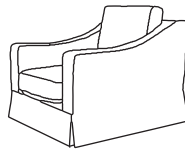

FINLINE

FURNITURE

HANNAH

LOOSE COVER SOFA

Grand Sofa
CM W279 D100 H85

Loose Cover	Extra Set Of Loose Covers
€2,925	€1,245

Three Seater Sofa
CM W216 D100 H85

Loose Cover	Extra Set Of Loose Covers
€2,545	€1,090

Two Seater Sofa
CM W152 D100 H85

Loose Cover	Extra Set Of Loose Covers
€2,405	€1,030

Love Seat
CM W121 D100 H85

Loose Cover	Extra Set Of Loose Covers
€2,240	€965

Armchair**
CM W76 D93 H85

Loose Cover	Extra Set Of Loose Covers
€1,385	€910

Footstool
CM W80 D62 H43

Loose Cover	Extra Set Of Loose Covers
€570	€270

Island
CM W111 D66 H43

Loose Cover	Extra Set Of Loose Covers
€840	€365

Our sofas and chairs carry a 20-year frame guarantee. You choose your preferred fabric and finish. Only available in Downham and Antwerp fabric ranges. We recommend dry clean only, do not wash. A feather quilted seat is standard across this range. A high back option is available on most models, as are armcaps and throws and come at an additional cost. Complimentary scatter cushions come as per sketches shown. All pieces are handmade and sizes may vary by approximately 2-4cm. Ensure access to your room is confirmed for seamless delivery. Pricing subject to change.