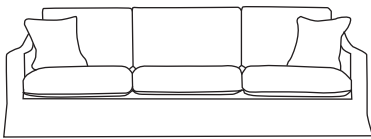

FINLINE

FURNITURE

HANNAH

LOOSE COVER SOFA

Grand Sofa
CM W279 D100 H85

Loose Cover	Extra Set Of Loose Covers
€2,925	€1,245

Three Seater Sofa
CM W216 D100 H85

Loose Cover	Extra Set Of Loose Covers
€2,545	€1,090

Two Seater Sofa
CM W152 D100 H85

Loose Cover	Extra Set Of Loose Covers
€2,405	€1,030

Love Seat
CM W121 D100 H85

Loose Cover	Extra Set Of Loose Covers
€2,240	€965

Armchair**
CM W76 D93 H85

Loose Cover	Extra Set Of Loose Covers
€1,385	€910

Footstool
CM W80 D62 H43

Loose Cover	Extra Set Of Loose Covers
€570	€270

Island
CM W111 D66 H43

Loose Cover	Extra Set Of Loose Covers
€840	€365

Our sofas and chairs carry a 20-year frame guarantee. You choose your preferred fabric and finish. Only available in Downham and Antwerp fabric ranges. We recommend dry clean only, do not wash. A feather quilted seat is standard across this range. A high back option is available on most models, as are armcaps and throws and come at an additional cost. Complimentary scatter cushions come as per sketches shown. All pieces are handmade and sizes may vary by approximately 2-4cm. Ensure access to your room is confirmed for seamless delivery. Pricing subject to change.