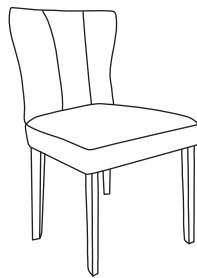

FINLINE

FURNITURE

ARDMORE

Chair
CM W58 D54 H89

Bronze	Silver	Gold	Platinum
€520	€545	€580	€610

KILMORE

Chair
CM W51 D50 H89

Bronze	Silver	Gold	Platinum
€480	€495	€510	€525

Our sofas and chairs carry a 20-year frame guarantee. You choose your preferred fabric, leg and finish. "Medium" seat density is standard across the range. All pieces are handmade and sizes may vary by approximately 2-4cm. Ensure access to your room is confirmed for seamless delivery. Pricing subject to change.