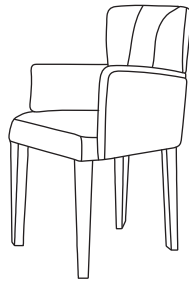

FINLINE

FURNITURE

ARDMORE

Chair
CM W58 D54 H89

Bronze	Silver	Gold	Platinum
€520	€545	€580	€610

KILMORE

Chair
CM W51 D50 H89

Bronze	Silver	Gold	Platinum
€480	€495	€510	€525

Our sofas and chairs carry a 20-year frame guarantee. You choose your preferred fabric, leg and finish. "Medium" seat density is standard across the range. All pieces are handmade and sizes may vary by approximately 2-4cm. Ensure access to your room is confirmed for seamless delivery. Pricing subject to change.