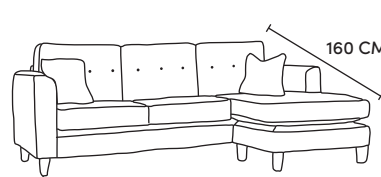

# BOLAND

Four Seater Sofa  
CM W293 D94 H90

Bronze	Silver	Gold	Platinum
€1,910	€2,285	€2,535	€3,155

Three Seater Sofa  
CM W228 D94 H90

Bronze	Silver	Gold	Platinum
€1,730	€2,070	€2,285	€2,855

Two Seater Sofa  
CM W162 D94 H90

Bronze	Silver	Gold	Platinum
€1,385	€1,650	€1,820	€2,360

Four Seater Chaise End Sofa LHF or RHF  
CM W293 D94 H90

Bronze	Silver	Gold	Platinum
€2,240	€2,715	€3,075	€3,570

Three Seater Chaise End Sofa LHF or RHF  
CM W228 D94 H90