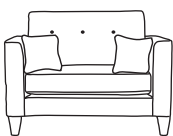

Bronze	Silver	Gold	Platinum
€1,385	€1,650	€1,820	€2,360

Four Seater Chaise End Sofa LHF or RHF  
CM W293 D94 H90

Bronze	Silver	Gold	Platinum
€2,240	€2,715	€3,075	€3,570

Three Seater Chaise End Sofa LHF or RHF  
CM W228 D94 H90

Bronze	Silver	Gold	Platinum
€2,070	€2,460	€2,685	€3,240

Two Seater Chaise End Sofa LHF or RHF  
CM W162 D94 H90

Bronze	Silver	Gold	Platinum
€1,715	€2,080	€2,355	€2,635

Love Seat  
CM W120 D94 H90

Bronze	Silver	Gold	Platinum
€1,285	€1,570	€1,770	€2,165