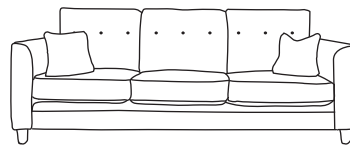

Three Seater Sofa
CM W228 D94 H90

Bronze	Silver	Gold	Platinum
€1,730	€2,070	€2,285	€2,855