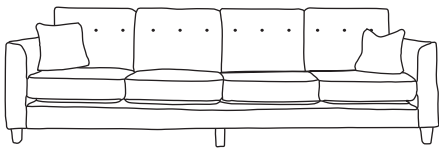

FINLINE

FURNITURE

BOLAND

Four Seater Sofa
CM W293 D94 H90

Bronze	Silver	Gold	Platinum
€1,910	€2,285	€2,535	€3,155