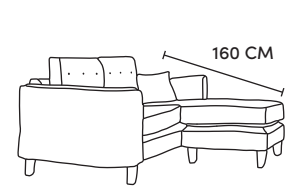

Two Seater Chaise End Sofa LHF or RHF
CM W162 D94 H90

Bronze	Silver	Gold	Platinum
€1,715	€2,080	€2,355	€2,635