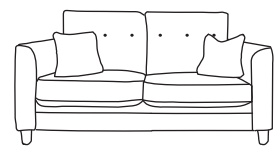

# BOLAND

Four Seater Sofa  
CM W293 D94 H90

Bronze	Silver	Gold	Platinum
€1,910	€2,285	€2,535	€3,155

Three Seater Sofa  
CM W228 D94 H90

Bronze	Silver	Gold	Platinum
€1,730	€2,070	€2,285	€2,855

Two Seater Sofa  
CM W162 D94 H90