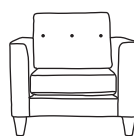

Bronze	Silver	Gold	Platinum
€2,070	€2,460	€2,685	€3,240

Two Seater Chaise End Sofa LHF or RHF  
CM W162 D94 H90

Bronze	Silver	Gold	Platinum
€1,715	€2,080	€2,355	€2,635

Love Seat  
CM W120 D94 H90

Bronze	Silver	Gold	Platinum
€1,285	€1,570	€1,770	€2,165

Our sofas and chairs carry a 20-year frame guarantee. You choose your preferred fabric, leg and finish. "Medium" seat density is standard across the range. Soft and firm seat options are available also. A feather-quilted seat option is available at an additional cost. A high back option is available on most models, as are armcaps and throws and come at an additional cost. \*The footstool and island in this model have the option of storage at additional cost of €150. Complimentary scatter cushions come as per sketches shown. All pieces are handmade and sizes may vary by approximately 2-4cm. Ensure access to your room is confirmed for seamless delivery. Pricing subject to change.