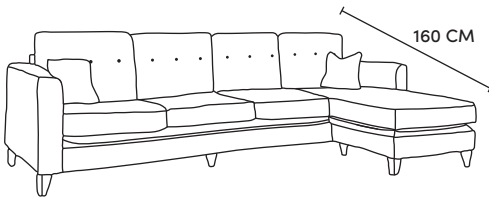

Bronze	Silver	Gold	Platinum
€1,385	€1,650	€1,820	€2,360

Four Seater Chaise End Sofa LHF or RHF  
CM W293 D94 H90

Bronze	Silver	Gold	Platinum
€2,240	€2,715	€3,075	€3,570

Three Seater Chaise End Sofa LHF or RHF  
CM W228 D94 H90