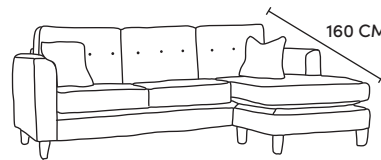

F · F

THE BOLAND

Four Seater Sofa
CM W293 D94 H90

Bronze	Silver	Gold	Platinum
€1,910	€2,285	€2,535	€3,155

Three Seater Sofa
CM W228 D94 H90

Bronze	Silver	Gold	Platinum
€1,730	€2,070	€2,285	€2,855

Two Seater Sofa
CM W162 D94 H90

Bronze	Silver	Gold	Platinum
€1,385	€1,650	€1,820	€2,360

Four Seater Chaise End Sofa LHF or RHF
CM W293 D94 H90

Bronze	Silver	Gold	Platinum
€2,240	€2,715	€3,075	€3,570

Three Seater Chaise End Sofa LHF or RHF
CM W228 D94 H90

Our sofas and chairs carry a 20-year frame guarantee. You choose your preferred fabric, leg and finish. "Medium" seat density is standard across the range. Soft and firm seat options are available also. A feather-quilted seat option is available at an additional cost. A high back option is available on most models, as are armcaps and throws and come at an additional cost. *The footstool and island in this model have the option of storage at additional cost of €150. Complimentary scatter cushions come as per sketches shown. All pieces are handmade and sizes may vary by approximately 2-4cm. Ensure access to your room is confirmed for seamless delivery. Pricing subject to change.