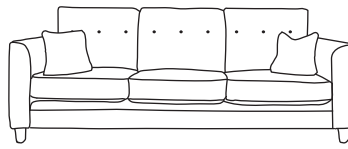

F · F

THE BOLAND

Four Seater Sofa
CM W293 D94 H90

Bronze	Silver	Gold	Platinum
€1,910	€2,285	€2,535	€3,155

Three Seater Sofa
CM W228 D94 H90

Bronze	Silver	Gold	Platinum
€1,730	€2,070	€2,285	€2,855

Two Seater Sofa
CM W162 D94 H90

Bronze	Silver	Gold	Platinum
€1,385	€1,650	€1,820	€2,360

Four Seater Chaise End Sofa LHF or RHF
CM W293 D94 H90

Bronze	Silver	Gold	Platinum
€2,240	€2,715	€3,075	€3,570

Three Seater Chaise End Sofa LHF or RHF
CM W228 D94 H90

Our sofas and chairs carry a 20-year frame guarantee. You choose your preferred fabric, leg and finish. "Medium" seat density is standard across the range. Soft and firm seat options are available also. A feather-quilted seat option is available at an additional cost. A high back option is available on most models, as are armcaps and throws and come at an additional cost. *The footstool and island in this model have the option of storage at additional cost of €150. Complimentary scatter cushions come as per sketches shown. All pieces are handmade and sizes may vary by approximately 2-4cm. Ensure access to your room is confirmed for seamless delivery. Pricing subject to change.