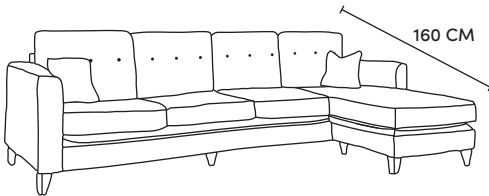

Bronze	Silver	Gold	Platinum
€1,385	€1,650	€1,820	€2,360

Four Seater Chaise End Sofa LHF or RHF
CM W293 D94 H90

Bronze	Silver	Gold	Platinum
€2,240	€2,715	€3,075	€3,570

Three Seater Chaise End Sofa LHF or RHF
CM W228 D94 H90

Our sofas and chairs carry a 20-year frame guarantee. You choose your preferred fabric, leg and finish. "Medium" seat density is standard across the range. Soft and firm seat options are available also. A feather-quilted seat option is available at an additional cost. A high back option is available on most models, as are armcaps and throws and come at an additional cost. *The footstool and island in this model have the option of storage at additional cost of €150. Complimentary scatter cushions come as per sketches shown. All pieces are handmade and sizes may vary by approximately 2-4cm. Ensure access to your room is confirmed for seamless delivery. Pricing subject to change.