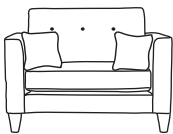

Bronze	Silver	Gold	Platinum
€1,385	€1,650	€1,820	€2,360

Four Seater Chaise End Sofa LHF or RHF
CM W293 D94 H90

Bronze	Silver	Gold	Platinum
€2,240	€2,715	€3,075	€3,570

Three Seater Chaise End Sofa LHF or RHF
CM W228 D94 H90

Bronze	Silver	Gold	Platinum
€2,070	€2,460	€2,685	€3,240

Two Seater Chaise End Sofa LHF or RHF
CM W162 D94 H90

Bronze	Silver	Gold	Platinum
€1,715	€2,080	€2,355	€2,635

Love Seat
CM W120 D94 H90

Bronze	Silver	Gold	Platinum
€1,285	€1,570	€1,770	€2,165

Our sofas and chairs carry a 20-year frame guarantee. You choose your preferred fabric, leg and finish. "Medium" seat density is standard across the range. Soft and firm seat options are available also. A feather-quilted seat option is available at an additional cost. A high back option is available on most models, as are armcaps and throws and come at an additional cost. *The footstool and island in this model have the option of storage at additional cost of €150. Complimentary scatter cushions come as per sketches shown. All pieces are handmade and sizes may vary by approximately 2-4cm. Ensure access to your room is confirmed for seamless delivery. Pricing subject to change.