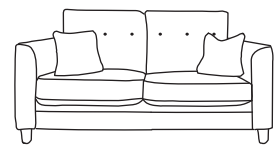

Two Seater Sofa
CM W162 D94 H90

Bronze	Silver	Gold	Platinum
€1,385	€1,650	€1,820	€2,360