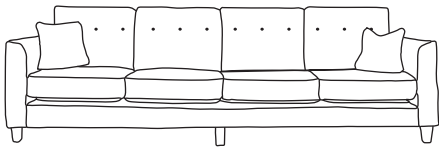

F · F

THE BOLAND

Four Seater Sofa
CM W293 D94 H90

Bronze	Silver	Gold	Platinum
€1,910	€2,285	€2,535	€3,155

Three Seater Sofa
CM W228 D94 H90

Bronze	Silver	Gold	Platinum
€1,730	€2,070	€2,285	€2,855

Two Seater Sofa
CM W162 D94 H90

Bronze	Silver	Gold	Platinum
€1,385	€1,650	€1,820	€2,360

Four Seater Chaise End Sofa LHF or RHF
CM W293 D94 H90

Bronze	Silver	Gold	Platinum
€2,240	€2,715	€3,075	€3,570

Three Seater Chaise End Sofa LHF or RHF
CM W228 D94 H90

Our sofas and chairs carry a 20-year frame guarantee. You choose your preferred fabric, leg and finish. "Medium" seat density is standard across the range. Soft and firm seat options are available also. A feather-quilted seat option is available at an additional cost. A high back option is available on most models, as are armcaps and throws and come at an additional cost. *The footstool and island in this model have the option of storage at additional cost of €150. Complimentary scatter cushions come as per sketches shown. All pieces are handmade and sizes may vary by approximately 2-4cm. Ensure access to your room is confirmed for seamless delivery. Pricing subject to change.