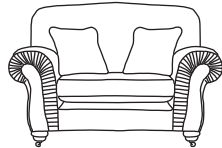

# CAPELLA

Grand Sofa  
CM W246 D100 H98

Bronze	Silver	Gold	Platinum
€2,255	€2,690	€3,265	€3,770

Three Seater Sofa  
CM W221 D100 H98

Bronze	Silver	Gold	Platinum
€1,960	€2,340	€2,845	€3,275

Two Seater Sofa  
CM W190 D100 H98

Bronze	Silver	Gold	Platinum
€1,840	€2,175	€2,645	€3,135

Love Seat  
CM W148 D100 H98

Bronze	Silver	Gold	Platinum
€1,580	€1,840	€2,330	€2,555

Armchair  
CM W104 D94 H98

Bronze	Silver	Gold	Platinum
€1,155	€1,395	€1,690	€2,005

Our sofas and chairs carry a 20-year frame guarantee. You choose your preferred fabric, leg and finish. "Medium" seat density is standard across the range. Soft and firm seat options are available also. A feather-quilted seat option is available at an additional cost. A high back option is available on most models, as are armcaps and throws and come at an additional cost. Complimentary scatter cushions come as per sketches shown. All pieces are handmade and sizes may vary by approximately 2-4cm. Ensure access to your room is confirmed for seamless delivery. Pricing subject to change.