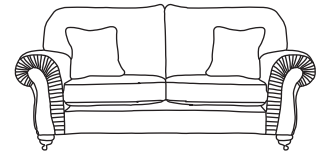

# CAPELLA

Grand Sofa  
CM W246 D100 H98

Bronze	Silver	Gold	Platinum
€2,255	€2,690	€3,265	€3,770

Three Seater Sofa  
CM W221 D100 H98

Bronze	Silver	Gold	Platinum
€1,960	€2,340	€2,845	€3,275

Two Seater Sofa  
CM W190 D100 H98

Bronze	Silver	Gold	Platinum
€1,840	€2,175	€2,645	€3,135

Love Seat  
CM W148 D100 H98

Bronze	Silver	Gold	Platinum
€1,580	€1,840	€2,330	€2,555

Armchair  
CM W104 D94 H98

Bronze	Silver	Gold	Platinum
€1,155	€1,395	€1,690	€2,005

Our sofas and chairs carry a 20-year frame guarantee. You choose your preferred fabric, leg and finish. "Medium" seat density is standard across the range. Soft and firm seat options are available also. A feather-quilted seat option is available at an additional cost. A high back option is available on most models, as are armcaps and throws and come at an additional cost. Complimentary scatter cushions come as per sketches shown. All pieces are handmade and sizes may vary by approximately 2-4cm. Ensure access to your room is confirmed for seamless delivery. Pricing subject to change.