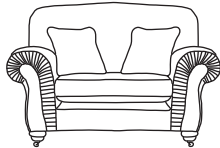

# CAPELLA

Grand Sofa  
CM W246 D100 H98

Bronze	Silver	Gold	Platinum
€2,255	€2,690	€3,265	€3,770

Three Seater Sofa  
CM W221 D100 H98

Bronze	Silver	Gold	Platinum
€1,960	€2,340	€2,845	€3,275

Two Seater Sofa  
CM W190 D100 H98

Bronze	Silver	Gold	Platinum
€1,840	€2,175	€2,645	€3,135

Love Seat  
CM W148 D100 H98

Bronze	Silver	Gold	Platinum
€1,580	€1,840	€2,330	€2,555

Armchair  
CM W104 D94 H98

Bronze	Silver	Gold	Platinum
€1,155	€1,395	€1,690	€2,005

Our sofas and chairs carry a 20-year frame guarantee. You choose your preferred fabric, leg and finish. "Medium" seat density is standard across the range. Soft and firm seat options are available also. A feather-quilted seat option is available at an additional cost. A high back option is available on most models, as are armcaps and throws and come at an additional cost. Complimentary scatter cushions come as per sketches shown. All pieces are handmade and sizes may vary by approximately 2-4cm. Ensure access to your room is confirmed for seamless delivery. Pricing subject to change.