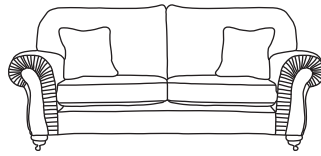

Three Seater Sofa
CM W221 D100 H98

Bronze	Silver	Gold	Platinum
€1,960	€2,340	€2,845	€3,275