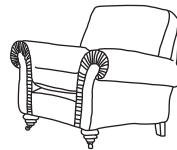

# CAPELLA

Grand Sofa  
CM W246 D100 H98

Bronze	Silver	Gold	Platinum
€2,255	€2,690	€3,265	€3,770

Three Seater Sofa  
CM W221 D100 H98

Bronze	Silver	Gold	Platinum
€1,960	€2,340	€2,845	€3,275

Two Seater Sofa  
CM W190 D100 H98

Bronze	Silver	Gold	Platinum
€1,840	€2,175	€2,645	€3,135

Love Seat  
CM W148 D100 H98

Bronze	Silver	Gold	Platinum
€1,580	€1,840	€2,330	€2,555

Armchair  
CM W104 D94 H98

Bronze	Silver	Gold	Platinum
€1,155	€1,395	€1,690	€2,005

Our sofas and chairs carry a 20-year frame guarantee. You choose your preferred fabric, leg and finish. "Medium" seat density is standard across the range. Soft and firm seat options are available also. A feather-quilted seat option is available at an additional cost. A high back option is available on most models, as are armcaps and throws and come at an additional cost. Complimentary scatter cushions come as per sketches shown. All pieces are handmade and sizes may vary by approximately 2-4cm. Ensure access to your room is confirmed for seamless delivery. Pricing subject to change.