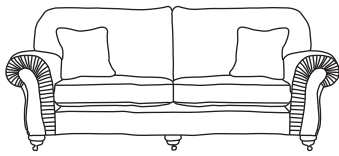

FINLINE

FURNITURE

CAPELLA

Grand Sofa
CM W246 D100 H98

Bronze	Silver	Gold	Platinum
€2,255	€2,690	€3,265	€3,770