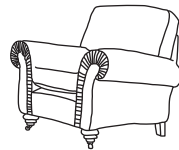

## THE CAPELLA

Grand Sofa  
CM W246 D100 H98

Bronze	Silver	Gold	Platinum
€2,255	€2,690	€3,265	€3,770

Three Seater Sofa  
CM W221 D100 H98

Bronze	Silver	Gold	Platinum
€1,960	€2,340	€2,845	€3,275

Two Seater Sofa  
CM W190 D100 H98

Bronze	Silver	Gold	Platinum
€1,840	€2,175	€2,645	€3,135

Love Seat  
CM W148 D100 H98

Bronze	Silver	Gold	Platinum
€1,580	€1,840	€2,330	€2,555

Armchair  
CM W104 D94 H98

Bronze	Silver	Gold	Platinum
€1,155	€1,395	€1,690	€2,005

Our sofas and chairs carry a 20-year frame guarantee. You choose your preferred fabric, leg and finish. "Medium" seat density is standard across the range. Soft and firm seat options are available also. A feather-quilted seat option is available at an additional cost. A high back option is available on most models, as are armcaps and throws and come at an additional cost. Complimentary scatter cushions come as per sketches shown. All pieces are handmade and sizes may vary by approximately 2-4cm. Ensure access to your room is confirmed for seamless delivery. Pricing subject to change.