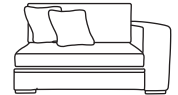

Bronze	Silver	Gold	Platinum
€1,320	€1,690	€1,960	€2,145

Three Seater One Arm LHF or RHF  
CM W217 D105 H86

Bronze	Silver	Gold	Platinum
€1,450	€1,765	€1,965	€2,295

Two Seater One Arm LHF or RHF  
CM W153 D105 H86

Bronze	Silver	Gold	Platinum
€1,210	€1,570	€1,715	€1,995

Love Seat One Arm LHF or RHF  
CM W122 D105 H86

Bronze	Silver	Gold	Platinum
€1,150	€1,490	€1,630	€1,905

Single Unit One Arm LHF or RHF  
CM W90 D105 H86