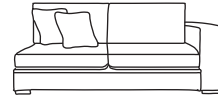

Chaise LHF or RHF  
CM W105 D216 H86

Bronze	Silver	Gold	Platinum
€1,450	€1,765	€1,960	€2,295

Three Seater Lounger LHF or RHF  
CM W121 D169 H86

Bronze	Silver	Gold	Platinum
€1,425	€1,800	€2,075	€2,265

Two Seater Lounger LHF or RHF  
CM W89 D169 H86

Bronze	Silver	Gold	Platinum
€1,320	€1,690	€1,960	€2,145

Three Seater One Arm LHF or RHF  
CM W217 D105 H86

Bronze	Silver	Gold	Platinum
€1,450	€1,765	€1,965	€2,295

Two Seater One Arm LHF or RHF  
CM W153 D105 H86