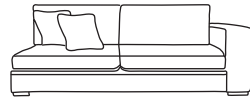

Chaise LHF or RHF  
CM W105 D216 H86

Bronze	Silver	Gold	Platinum
€1,450	€1,765	€1,960	€2,295

Three Seater Lounger LHF or RHF  
CM W121 D169 H86

Bronze	Silver	Gold	Platinum
€1,425	€1,800	€2,075	€2,265

Two Seater Lounger LHF or RHF  
CM W89 D169 H86

Bronze	Silver	Gold	Platinum
€1,320	€1,690	€1,960	€2,145

Three Seater One Arm LHF or RHF  
CM W217 D105 H86

Bronze	Silver	Gold	Platinum
€1,450	€1,765	€1,965	€2,295

Two Seater One Arm LHF or RHF  
CM W153 D105 H86

Bronze	Silver	Gold	Platinum
€1,210	€1,570	€1,715	€1,995

Love Seat One Arm LHF or RHF  
CM W122 D105 H86

Bronze	Silver	Gold	Platinum
€1,150	€1,490	€1,630	€1,905

Single Unit One Arm LHF or RHF  
CM W90 D105 H86