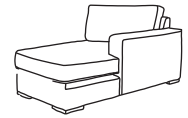

Three Seater Lounger LHF or RHF
CM W121 D169 H86

Bronze	Silver	Gold	Platinum
€1,425	€1,800	€2,075	€2,265