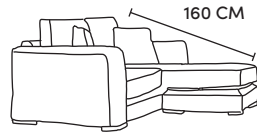

# COLORADO CORNER

Three Seater Chaise End  
CM W243 D105 H86

Bronze	Silver	Gold	Platinum
€2,075	€2,550	€3,075	€3,495

Two Seater Chaise End Sofa  
CM W179 D105 H86

Bronze	Silver	Gold	Platinum
€1,900	€2,430	€2,735	€3,040