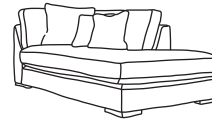

# COLORADO CORNER

Three Seater Chaise End  
CM W243 D105 H86

Bronze	Silver	Gold	Platinum
€2,075	€2,550	€3,075	€3,495

Two Seater Chaise End Sofa  
CM W179 D105 H86

Bronze	Silver	Gold	Platinum
€1,900	€2,430	€2,735	€3,040