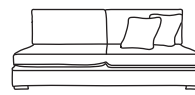

Bronze	Silver	Gold	Platinum
€1,210	€1,570	€1,715	€1,995

Love Seat One Arm LHF or RHF  
CM W122 D105 H86

Bronze	Silver	Gold	Platinum
€1,150	€1,490	€1,630	€1,905

Single Unit One Arm LHF or RHF  
CM W90 D105 H86

Bronze	Silver	Gold	Platinum
€875	€1,090	€1,205	€1,290

Corner Unit  
CM W105 D105 H86

Bronze	Silver	Gold	Platinum
€995	€1,185	€1,395	€1,495

Three Seater Unit  
CM W194 D105 H86

Bronze	Silver	Gold	Platinum
€1,250	€1,640	€1,795	€2,105

Two Seater Unit  
CM W130 D105 H86

Bronze	Silver	Gold	Platinum
€1,060	€1,320	€1,440	€1,760

Love Seat Unit  
CM W98 D105 H86

Bronze	Silver	Gold	Platinum
€995	€1,210	€1,380	€1,665

Single Unit  
CM W66 D105 H86