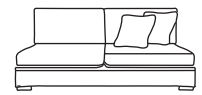

Bronze	Silver	Gold	Platinum
€1,210	€1,570	€1,715	€1,995

Love Seat One Arm LHF or RHF  
CM W122 D105 H86

Bronze	Silver	Gold	Platinum
€1,150	€1,490	€1,630	€1,905

Single Unit One Arm LHF or RHF  
CM W90 D105 H86

Bronze	Silver	Gold	Platinum
€875	€1,090	€1,205	€1,290

Corner Unit  
CM W105 D105 H86

Bronze	Silver	Gold	Platinum
€995	€1,185	€1,395	€1,495

Three Seater Unit  
CM W194 D105 H86

Bronze	Silver	Gold	Platinum
€1,250	€1,640	€1,795	€2,105

Two Seater Unit  
CM W130 D105 H86

Bronze	Silver	Gold	Platinum
€1,060	€1,320	€1,440	€1,760

Love Seat Unit  
CM W98 D105 H86

Bronze	Silver	Gold	Platinum
€995	€1,210	€1,380	€1,665

Single Unit  
CM W66 D105 H86