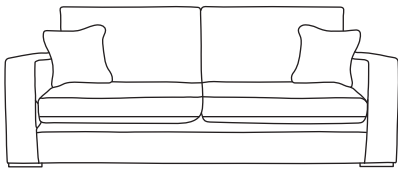

FINLINE

FURNITURE

DAYTONA

Three Seater Sofa
CM W228 D105 H94

| Bronze | Silver | Gold | Platinum |
|--------|--------|--------|----------|
| €1,980 | €2,310 | €2,595 | €3,280 |

Two Seater Sofa
CM W165 D105 H94

| Bronze | Silver | Gold | Platinum |
|--------|--------|--------|----------|
| €1,790 | €2,020 | €2,390 | €2,895 |

Love Seat
CM W132 D105 H94

| Bronze | Silver | Gold | Platinum |
|--------|--------|--------|----------|
| €1,595 | €1,770 | €1,980 | €2,445 |

Island*
CM W106 D68 H42

| Bronze | Silver | Gold | Platinum |
|--------|--------|------|----------|
| €445 | €595 | €705 | €805 |

Our sofas and chairs carry a 20-year frame guarantee. You choose your preferred fabric, leg and finish. "Medium" seat density is standard across the range. Soft and firm seat options are available also. A feather-quilted seat option is available at an additional cost. A high back option is available on most models, as are armcaps and throws and come at an additional cost. *The footstool and island in this model have the option of storage at additional cost of €150. ** Swivel chair option is available on this model at additional cost of €100. Complimentary scatter cushions come as per sketches shown. All pieces are handmade and sizes may vary by approximately 2-4cm. Ensure access to your room is confirmed for seamless delivery. Pricing subject to change.