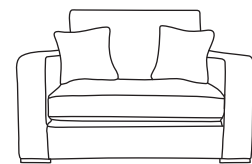

FINLINE

FURNITURE

DAYTONA

Three Seater Sofa
CM W228 D105 H94

| Bronze | Silver | Gold | Platinum |
|--------|--------|--------|----------|
| €1,980 | €2,310 | €2,595 | €3,280 |

Two Seater Sofa
CM W165 D105 H94

| Bronze | Silver | Gold | Platinum |
|--------|--------|--------|----------|
| €1,790 | €2,020 | €2,390 | €2,895 |

Love Seat
CM W132 D105 H94

| Bronze | Silver | Gold | Platinum |
|--------|--------|--------|----------|
| €1,595 | €1,770 | €1,980 | €2,445 |

Island*
CM W106 D68 H42

| Bronze | Silver | Gold | Platinum |
|--------|--------|------|----------|
| €445 | €595 | €705 | €805 |

Our sofas and chairs carry a 20-year frame guarantee. You choose your preferred fabric, leg and finish. "Medium" seat density is standard across the range. Soft and firm seat options are available also. A feather-quilted seat option is available at an additional cost. A high back option is available on most models, as are armcaps and throws and come at an additional cost. *The footstool and island in this model have the option of storage at additional cost of €150. ** Swivel chair option is available on this model at additional cost of €100. Complimentary scatter cushions come as per sketches shown. All pieces are handmade and sizes may vary by approximately 2-4cm. Ensure access to your room is confirmed for seamless delivery. Pricing subject to change.