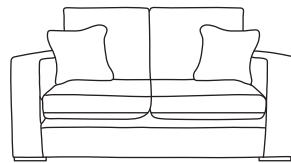

FINLINE

FURNITURE

DAYTONA

Three Seater Sofa
CM W228 D105 H94

| Bronze | Silver | Gold | Platinum |
|--------|--------|--------|----------|
| €1,980 | €2,310 | €2,595 | €3,280 |

Two Seater Sofa
CM W165 D105 H94

| Bronze | Silver | Gold | Platinum |
|--------|--------|--------|----------|
| €1,790 | €2,020 | €2,390 | €2,895 |

Love Seat
CM W132 D105 H94

| Bronze | Silver | Gold | Platinum |
|--------|--------|--------|----------|
| €1,595 | €1,770 | €1,980 | €2,445 |

Island*
CM W106 D68 H42

| Bronze | Silver | Gold | Platinum |
|--------|--------|------|----------|
| €445 | €595 | €705 | €805 |

Our sofas and chairs carry a 20-year frame guarantee. You choose your preferred fabric, leg and finish. "Medium" seat density is standard across the range. Soft and firm seat options are available also. A feather-quilted seat option is available at an additional cost. A high back option is available on most models, as are armcaps and throws and come at an additional cost. *The footstool and island in this model have the option of storage at additional cost of €150. ** Swivel chair option is available on this model at additional cost of €100. Complimentary scatter cushions come as per sketches shown. All pieces are handmade and sizes may vary by approximately 2-4cm. Ensure access to your room is confirmed for seamless delivery. Pricing subject to change.