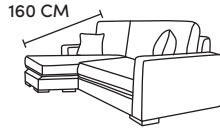

FINLINE

FURNITURE

DAYTONA CORNER

Three Seater Chaise End
CM W243 D160 H94

Bronze	Silver	Gold	Platinum
€2,355	€2,750	€3,205	€3,845

Two Seater Chaise End Sofa
CM W180 D160 H94

Bronze	Silver	Gold	Platinum
€2,165	€2,460	€2,870	€3,470