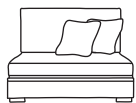

Bronze	Silver	Gold	Platinum
€1,495	€1,855	€2,025	€2,565

Love Seat One Arm LHF or RHF
CM W114 D105 H94

Bronze	Silver	Gold	Platinum
€1,395	€1,640	€1,895	€2,365

Single Unit One Arm LHF or RHF
CM W82 D105 H86

Bronze	Silver	Gold	Platinum
€1,015	€1,285	€1,430	€1,670

Corner Unit
CM W105 D105 H94

Bronze	Silver	Gold	Platinum
€1,195	€1,405	€1,595	€1,745

Three Seater Unit
CM W194 D105 H94

Bronze	Silver	Gold	Platinum
€1,390	€1,930	€2,095	€2,445

Two Seater Unit
CM W130 D105 H94

Bronze	Silver	Gold	Platinum
€1,200	€1,555	€1,705	€2,075

Love Seat Unit
CM W98 D105 H94

Bronze	Silver	Gold	Platinum
€1,100	€1,410	€1,610	€1,950

Single Unit
CM W66 D105 H94

Bronze	Silver	Gold	Platinum
€785	€980	€1,105	€1,190