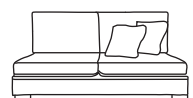

Bronze	Silver	Gold	Platinum
€1,495	€1,855	€2,025	€2,565

Love Seat One Arm LHF or RHF
CM W114 D105 H94

Bronze	Silver	Gold	Platinum
€1,395	€1,640	€1,895	€2,365

Single Unit One Arm LHF or RHF
CM W82 D105 H86

Bronze	Silver	Gold	Platinum
€1,015	€1,285	€1,430	€1,670

Corner Unit
CM W105 D105 H94

Bronze	Silver	Gold	Platinum
€1,195	€1,405	€1,595	€1,745

Three Seater Unit
CM W194 D105 H94

Bronze	Silver	Gold	Platinum
€1,390	€1,930	€2,095	€2,445

Two Seater Unit
CM W130 D105 H94

Bronze	Silver	Gold	Platinum
€1,200	€1,555	€1,705	€2,075

Love Seat Unit
CM W98 D105 H94

Bronze	Silver	Gold	Platinum
€1,100	€1,410	€1,610	€1,950

Single Unit
CM W66 D105 H94

Bronze	Silver	Gold	Platinum
€785	€980	€1,105	€1,190