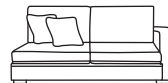

FINLINE

FURNITURE

DAYTONA CORNER

Three Seater Chaise End
CM W243 D160 H94

Bronze	Silver	Gold	Platinum
€2,355	€2,750	€3,205	€3,845

Two Seater Chaise End Sofa
CM W180 D160 H94

Bronze	Silver	Gold	Platinum
€2,165	€2,460	€2,870	€3,470

Chaise LHF or RHF
CM W216 D105 H94

Bronze	Silver	Gold	Platinum
€1,595	€2,020	€2,360	€2,785

Three Seater Lounger LHF or RHF
CM W120 D169 H94

Bronze	Silver	Gold	Platinum
€1,590	€2,030	€2,205	€2,895

Two Seater Lounger LHF or RHF
CM W89 D169 H94

Bronze	Silver	Gold	Platinum
€1,480	€1,915	€2,090	€2,555

Three Seater One Arm LHF or RHF
CM W209 D105 H94

Bronze	Silver	Gold	Platinum
€1,595	€2,020	€2,360	€2,785

Two Seater One Arm LHF or RHF
CM W146 D105 H94