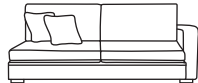

Bronze	Silver	Gold	Platinum
€1,480	€1,915	€2,090	€2,555

Three Seater One Arm LHF or RHF
CM W209 D105 H94

Bronze	Silver	Gold	Platinum
€1,595	€2,020	€2,360	€2,785

Two Seater One Arm LHF or RHF
CM W146 D105 H94