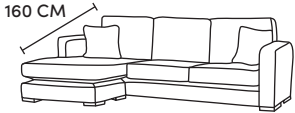

FINLINE

FURNITURE

DAYTONA CORNER

Three Seater Chaise End
CM W243 D160 H94

Bronze	Silver	Gold	Platinum
€2,355	€2,750	€3,205	€3,845

Two Seater Chaise End Sofa
CM W180 D160 H94

Bronze	Silver	Gold	Platinum
€2,165	€2,460	€2,870	€3,470