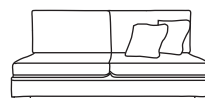

Bronze	Silver	Gold	Platinum
€1,495	€1,855	€2,025	€2,565

Love Seat One Arm LHF or RHF
CM W114 D105 H94

Bronze	Silver	Gold	Platinum
€1,395	€1,640	€1,895	€2,365

Single Unit One Arm LHF or RHF
CM W82 D105 H86

Bronze	Silver	Gold	Platinum
€1,015	€1,285	€1,430	€1,670

Corner Unit
CM W105 D105 H94

Bronze	Silver	Gold	Platinum
€1,195	€1,405	€1,595	€1,745

Three Seater Unit
CM W194 D105 H94

Bronze	Silver	Gold	Platinum
€1,390	€1,930	€2,095	€2,445

Two Seater Unit
CM W130 D105 H94

Bronze	Silver	Gold	Platinum
€1,200	€1,555	€1,705	€2,075

Love Seat Unit
CM W98 D105 H94

Bronze	Silver	Gold	Platinum
€1,100	€1,410	€1,610	€1,950

Single Unit
CM W66 D105 H94

Bronze	Silver	Gold	Platinum
€785	€980	€1,105	€1,190