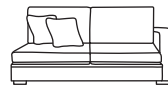

Chaise LHF or RHF  
CM W216 D105 H94

Bronze	Silver	Gold	Platinum
€1,595	€2,020	€2,360	€2,785

Three Seater Lounger LHF or RHF  
CM W169 D120 H94

Bronze	Silver	Gold	Platinum
€1,590	€2,030	€2,205	€2,895

Two Seater Lounger LHF or RHF  
CM W169 D89 H94

Bronze	Silver	Gold	Platinum
€1,480	€1,915	€2,090	€2,555

Three Seater One Arm LHF or RHF  
CM W209 D105 H94

Bronze	Silver	Gold	Platinum
€1,595	€2,020	€2,360	€2,785

Two Seater One Arm LHF or RHF  
CM W146 D105 H94