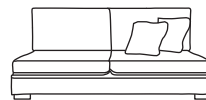

Bronze	Silver	Gold	Platinum
€1,480	€1,915	€2,090	€2,555

Three Seater One Arm LHF or RHF  
CM W209 D105 H94

Bronze	Silver	Gold	Platinum
€1,595	€2,020	€2,360	€2,785

Two Seater One Arm LHF or RHF  
CM W146 D105 H94

Bronze	Silver	Gold	Platinum
€1,495	€1,855	€2,025	€2,565

Love Seat One Arm LHF or RHF  
CM W114 D105 H94

Bronze	Silver	Gold	Platinum
€1,395	€1,640	€1,895	€2,365

Single Unit One Arm LHF or RHF  
CM W82 D105 H86

Bronze	Silver	Gold	Platinum
€1,015	€1,285	€1,430	€1,670

Corner Unit  
CM W105 D105 H94

Bronze	Silver	Gold	Platinum
€1,195	€1,405	€1,595	€1,745

Three Seater Unit  
CM W194 D105 H94

Bronze	Silver	Gold	Platinum
€1,390	€1,930	€2,095	€2,445

Two Seater Unit  
CM W130 D105 H94

Bronze	Silver	Gold	Platinum
€1,200	€1,555	€1,705	€2,075

Love Seat Unit  
CM W98 D105 H94

Bronze	Silver	Gold	Platinum
€1,100	€1,410	€1,610	€1,950

Single Unit  
CM W66 D105 H94