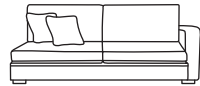

Chaise LHF or RHF  
CM W216 D105 H94

Bronze	Silver	Gold	Platinum
€1,595	€2,020	€2,360	€2,785

Three Seater Lounger LHF or RHF  
CM W169 D120 H94

Bronze	Silver	Gold	Platinum
€1,590	€2,030	€2,205	€2,895

Two Seater Lounger LHF or RHF  
CM W169 D89 H94

Bronze	Silver	Gold	Platinum
€1,480	€1,915	€2,090	€2,555

Three Seater One Arm LHF or RHF  
CM W209 D105 H94

Bronze	Silver	Gold	Platinum
€1,595	€2,020	€2,360	€2,785

Two Seater One Arm LHF or RHF  
CM W146 D105 H94

Bronze	Silver	Gold	Platinum
€1,495	€1,855	€2,025	€2,565

Love Seat One Arm LHF or RHF  
CM W114 D105 H94

Bronze	Silver	Gold	Platinum
€1,395	€1,640	€1,895	€2,365

Single Unit One Arm LHF or RHF  
CM W82 D105 H86