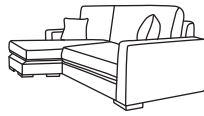

## THE DAYTONA CORNER

Three Seater Chaise End  
CM W228 D160 H94

Bronze	Silver	Gold	Platinum
€2,355	€2,750	€3,205	€3,845

Two Seater Chaise End Sofa  
CM W165 D160 H94

Bronze	Silver	Gold	Platinum
€2,165	€2,460	€2,870	€3,470