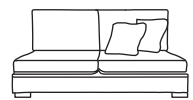

Bronze	Silver	Gold	Platinum
€1,495	€1,855	€2,025	€2,565

Love Seat One Arm LHF or RHF  
CM W114 D105 H94

Bronze	Silver	Gold	Platinum
€1,395	€1,640	€1,895	€2,365

Single Unit One Arm LHF or RHF  
CM W82 D105 H86

Bronze	Silver	Gold	Platinum
€1,015	€1,285	€1,430	€1,670

Corner Unit  
CM W105 D105 H94

Bronze	Silver	Gold	Platinum
€1,195	€1,405	€1,595	€1,745

Three Seater Unit  
CM W194 D105 H94

Bronze	Silver	Gold	Platinum
€1,390	€1,930	€2,095	€2,445

Two Seater Unit  
CM W130 D105 H94

Bronze	Silver	Gold	Platinum
€1,200	€1,555	€1,705	€2,075

Love Seat Unit  
CM W98 D105 H94

Bronze	Silver	Gold	Platinum
€1,100	€1,410	€1,610	€1,950

Single Unit  
CM W66 D105 H94