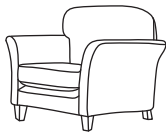

## FURNITURE

# ELISHA & ELIJAH

Three Seater Sofa  
CM W218 D97 H90

Bronze	Silver	Gold	Platinum
€1,570	€2,085	€2,350	€2,715

Two Seater Sofa  
CM W187 D97 H90

Bronze	Silver	Gold	Platinum
€1,510	€1,930	€2,185	€2,555

Love Seat  
CM W121 D97 H90

Bronze	Silver	Gold	Platinum
€1,330	€1,605	€1,805	€2,075

Chair  
CM W121 D97 H90

Bronze	Silver	Gold	Platinum
€900	€1,130	€1,355	€1,530

Our sofas and chairs carry a 20-year frame guarantee. You choose your preferred fabric, leg and finish. "Medium" seat density is standard across the range. Soft and firm seat options are available also. A feather-quilted seat option is available at an additional cost. A high back option is available on most models, as are armcaps and throws and come at an additional cost. Complimentary scatter cushions come as per sketches shown. All pieces are handmade and sizes may vary by approximately 2-4cm. Ensure access to your room is confirmed for seamless delivery. Pricing subject to change.