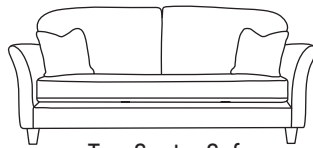

# ELISHA & ELIJAH

Three Seater Sofa  
CM W218 D97 H90

Bronze	Silver	Gold	Platinum
€1,570	€2,085	€2,350	€2,715

Two Seater Sofa  
CM W187 D97 H90

Bronze	Silver	Gold	Platinum
€1,510	€1,930	€2,185	€2,555

Love Seat  
CM W121 D97 H90

Bronze	Silver	Gold	Platinum
€1,330	€1,605	€1,805	€2,075

Chair  
CM W121 D97 H90

Bronze	Silver	Gold	Platinum
€900	€1,130	€1,355	€1,530

Our sofas and chairs carry a 20-year frame guarantee. You choose your preferred fabric, leg and finish. "Medium" seat density is standard across the range. Soft and firm seat options are available also. A feather-quilted seat option is available at an additional cost. A high back option is available on most models, as are armcaps and throws and come at an additional cost. Complimentary scatter cushions come as per sketches shown. All pieces are handmade and sizes may vary by approximately 2-4cm. Ensure access to your room is confirmed for seamless delivery. Pricing subject to change.