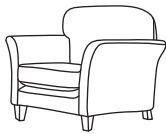

FINLINE

FURNITURE

ELISHA & ELIJAH

Three Seater Sofa
CM W218 D97 H90

Bronze	Silver	Gold	Platinum
€1,570	€2,085	€2,350	€2,715

Two Seater Sofa
CM W187 D97 H90

Bronze	Silver	Gold	Platinum
€1,510	€1,930	€2,185	€2,555

Love Seat
CM W121 D97 H90

Bronze	Silver	Gold	Platinum
€1,330	€1,605	€1,805	€2,075

Chair
CM W121 D97 H90

Bronze	Silver	Gold	Platinum
€1,330	€1,605	€1,805	€2,075

Our sofas and chairs carry a 20-year frame guarantee. You choose your preferred fabric, leg and finish. "Medium" seat density is standard across the range. Soft and firm seat options are available also. A feather-quilted seat option is available at an additional cost. A high back option is available on most models, as are armcaps and throws and come at an additional cost. Complimentary scatter cushions come as per sketches shown. All pieces are handmade and sizes may vary by approximately 2-4cm. Ensure access to your room is confirmed for seamless delivery. Pricing subject to change.