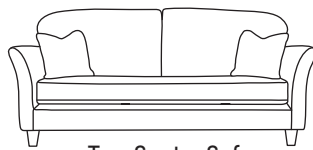

FINLINE

FURNITURE

ELISHA & ELIJAH

Three Seater Sofa
CM W218 D97 H90

Bronze	Silver	Gold	Platinum
€1,570	€2,085	€2,350	€2,715

Two Seater Sofa
CM W187 D97 H90

Bronze	Silver	Gold	Platinum
€1,510	€1,930	€2,185	€2,555

Love Seat
CM W121 D97 H90

Bronze	Silver	Gold	Platinum
€1,330	€1,605	€1,805	€2,075

Chair
CM W121 D97 H90

Bronze	Silver	Gold	Platinum
€1,330	€1,605	€1,805	€2,075

Our sofas and chairs carry a 20-year frame guarantee. You choose your preferred fabric, leg and finish. "Medium" seat density is standard across the range. Soft and firm seat options are available also. A feather-quilted seat option is available at an additional cost. A high back option is available on most models, as are armcaps and throws and come at an additional cost. Complimentary scatter cushions come as per sketches shown. All pieces are handmade and sizes may vary by approximately 2-4cm. Ensure access to your room is confirmed for seamless delivery. Pricing subject to change.