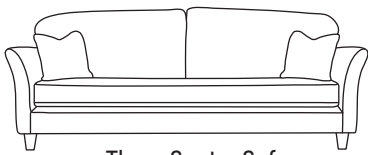

FINLINE

FURNITURE

ELISHA & ELIJAH

Three Seater Sofa
CM W218 D97 H90

Bronze	Silver	Gold	Platinum
€1,570	€2,085	€2,350	€2,715

Two Seater Sofa
CM W187 D97 H90

Bronze	Silver	Gold	Platinum
€1,510	€1,930	€2,185	€2,555

Love Seat
CM W121 D97 H90

Bronze	Silver	Gold	Platinum
€1,330	€1,605	€1,805	€2,075

Chair
CM W121 D97 H90

Bronze	Silver	Gold	Platinum
€1,330	€1,605	€1,805	€2,075

Our sofas and chairs carry a 20-year frame guarantee. You choose your preferred fabric, leg and finish. "Medium" seat density is standard across the range. Soft and firm seat options are available also. A feather-quilted seat option is available at an additional cost. A high back option is available on most models, as are armcaps and throws and come at an additional cost. Complimentary scatter cushions come as per sketches shown. All pieces are handmade and sizes may vary by approximately 2-4cm. Ensure access to your room is confirmed for seamless delivery. Pricing subject to change.