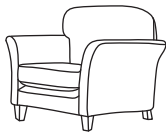

## FURNITURE

# ELISHA & ELIJAH

Three Seater Sofa  
CM W218 D97 H90

Bronze	Silver	Gold	Platinum
€1,570	€2,085	€2,350	€2,715

Two Seater Sofa  
CM W187 D97 H90

Bronze	Silver	Gold	Platinum
€1,510	€1,930	€2,185	€2,555

Love Seat  
CM W121 D97 H90

Bronze	Silver	Gold	Platinum
€1,330	€1,605	€1,805	€2,075

Chair  
CM W91 D97 H90

Bronze	Silver	Gold	Platinum
€1,330	€1,605	€1,805	€2,075

Our sofas and chairs carry a 20-year frame guarantee. You choose your preferred fabric, leg and finish. "Medium" seat density is standard across the range. Soft and firm seat options are available also. A feather-quilted seat option is available at an additional cost. A high back option is available on most models, as are armcaps and throws and come at an additional cost. Complimentary scatter cushions come as per sketches shown. All pieces are handmade and sizes may vary by approximately 2-4cm. Ensure access to your room is confirmed for seamless delivery. Pricing subject to change.