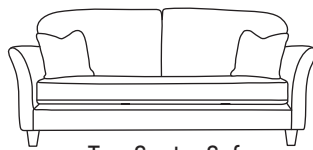

# ELISHA & ELIJAH

Three Seater Sofa  
CM W218 D97 H90

Bronze	Silver	Gold	Platinum
€1,570	€2,085	€2,350	€2,715

Two Seater Sofa  
CM W187 D97 H90

Bronze	Silver	Gold	Platinum
€1,510	€1,930	€2,185	€2,555

Love Seat  
CM W121 D97 H90

Bronze	Silver	Gold	Platinum
€1,330	€1,605	€1,805	€2,075

Chair  
CM W91 D97 H90

Bronze	Silver	Gold	Platinum
€1,330	€1,605	€1,805	€2,075

Our sofas and chairs carry a 20-year frame guarantee. You choose your preferred fabric, leg and finish. "Medium" seat density is standard across the range. Soft and firm seat options are available also. A feather-quilted seat option is available at an additional cost. A high back option is available on most models, as are armcaps and throws and come at an additional cost. Complimentary scatter cushions come as per sketches shown. All pieces are handmade and sizes may vary by approximately 2-4cm. Ensure access to your room is confirmed for seamless delivery. Pricing subject to change.