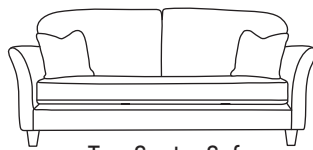

FINLINE

FURNITURE

ELISHA & ELIJAH

Three Seater Sofa
CM W218 D97 H90

Bronze	Silver	Gold	Platinum
€1,570	€2,085	€2,350	€2,715

Two Seater Sofa
CM W187 D97 H90

Bronze	Silver	Gold	Platinum
€1,510	€1,930	€2,185	€2,555

Love Seat
CM W121 D97 H90

Bronze	Silver	Gold	Platinum
€1,330	€1,605	€1,805	€2,075

Chair
CM W91 D97 H90

Bronze	Silver	Gold	Platinum
€900	€1,130	€1,355	€1,530

Our sofas and chairs carry a 20-year frame guarantee. You choose your preferred fabric, leg and finish. "Medium" seat density is standard across the range. Soft and firm seat options are available also. A feather-quilted seat option is available at an additional cost. A high back option is available on most models, as are armcaps and throws and come at an additional cost. Complimentary scatter cushions come as per sketches shown. All pieces are handmade and sizes may vary by approximately 2-4cm. Ensure access to your room is confirmed for seamless delivery. Pricing subject to change.