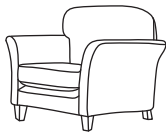

FINLINE

FURNITURE

ELISHA & ELIJAH

Three Seater Sofa
CM W218 D97 H90

Bronze	Silver	Gold	Platinum
€1,570	€2,085	€2,350	€2,715

Two Seater Sofa
CM W187 D97 H90

Bronze	Silver	Gold	Platinum
€1,510	€1,930	€2,185	€2,555

Love Seat
CM W121 D97 H90

Bronze	Silver	Gold	Platinum
€1,330	€1,605	€1,805	€2,075

Chair
CM W91 D97 H90

Bronze	Silver	Gold	Platinum
€900	€1,130	€1,355	€1,530

Our sofas and chairs carry a 20-year frame guarantee. You choose your preferred fabric, leg and finish. "Medium" seat density is standard across the range. Soft and firm seat options are available also. A feather-quilted seat option is available at an additional cost. A high back option is available on most models, as are armcaps and throws and come at an additional cost. Complimentary scatter cushions come as per sketches shown. All pieces are handmade and sizes may vary by approximately 2-4cm. Ensure access to your room is confirmed for seamless delivery. Pricing subject to change.