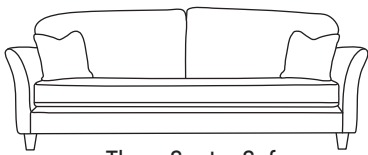

F · F

THE ELISHA & ELIJAH

Three Seater Sofa
CM W218 D97 H90

Bronze	Silver	Gold	Platinum
€1,570	€2,085	€2,350	€2,715

Two Seater Sofa
CM W187 D97 H90

Bronze	Silver	Gold	Platinum
€1,510	€1,930	€2,185	€2,555

Love Seat
CM W121 D97 H90

Bronze	Silver	Gold	Platinum
€1,330	€1,605	€1,805	€2,075

Chair
CM W121 D97 H90

Bronze	Silver	Gold	Platinum
€1,330	€1,605	€1,805	€2,075

Our sofas and chairs carry a 20-year frame guarantee. You choose your preferred fabric, leg and finish. "Medium" seat density is standard across the range. Soft and firm seat options are available also. A feather-quilted seat option is available at an additional cost. A high back option is available on most models, as are armcaps and throws and come at an additional cost. Complimentary scatter cushions come as per sketches shown. All pieces are handmade and sizes may vary by approximately 2-4cm. Ensure access to your room is confirmed for seamless delivery. Pricing subject to change.