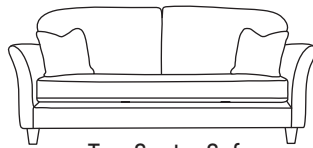

F · F

THE ELISHA & ELIJAH

Three Seater Sofa
CM W218 D97 H90

Bronze	Silver	Gold	Platinum
€1,570	€2,085	€2,350	€2,715

Two Seater Sofa
CM W187 D97 H90

Bronze	Silver	Gold	Platinum
€1,510	€1,930	€2,185	€2,555

Love Seat
CM W121 D97 H90

Bronze	Silver	Gold	Platinum
€1,330	€1,605	€1,805	€2,075

Chair
CM W121 D97 H90

Bronze	Silver	Gold	Platinum
€1,330	€1,605	€1,805	€2,075

Our sofas and chairs carry a 20-year frame guarantee. You choose your preferred fabric, leg and finish. "Medium" seat density is standard across the range. Soft and firm seat options are available also. A feather-quilted seat option is available at an additional cost. A high back option is available on most models, as are armcaps and throws and come at an additional cost. Complimentary scatter cushions come as per sketches shown. All pieces are handmade and sizes may vary by approximately 2-4cm. Ensure access to your room is confirmed for seamless delivery. Pricing subject to change.