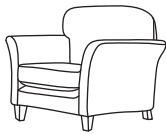

F · F

THE ELISHA & ELIJAH

Three Seater Sofa
CM W218 D97 H90

Bronze	Silver	Gold	Platinum
€1,570	€2,085	€2,350	€2,715

Two Seater Sofa
CM W187 D97 H90

Bronze	Silver	Gold	Platinum
€1,510	€1,930	€2,185	€2,555

Love Seat
CM W121 D97 H90

Bronze	Silver	Gold	Platinum
€1,330	€1,605	€1,805	€2,075

Chair
CM W121 D97 H90

Bronze	Silver	Gold	Platinum
€1,330	€1,605	€1,805	€2,075

Our sofas and chairs carry a 20-year frame guarantee. You choose your preferred fabric, leg and finish. "Medium" seat density is standard across the range. Soft and firm seat options are available also. A feather-quilted seat option is available at an additional cost. A high back option is available on most models, as are armcaps and throws and come at an additional cost. Complimentary scatter cushions come as per sketches shown. All pieces are handmade and sizes may vary by approximately 2-4cm. Ensure access to your room is confirmed for seamless delivery. Pricing subject to change.