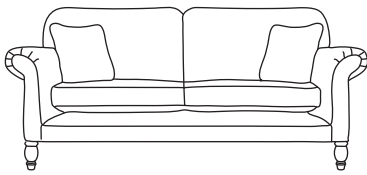

FINLINE

FURNITURE

ELTON

Grand Sofa
CM W217 D96 H94

Bronze	Silver	Gold	Platinum
€1,630	€1,925	€2,255	€2,325

Three Seater Sofa
CM W192 D96 H94

Bronze	Silver	Gold	Platinum
€1,420	€1,745	€1,955	€2,155

Two Seater Sofa
CM W162 D96 H94

Bronze	Silver	Gold	Platinum
€1,360	€1,605	€1,855	€2,025

Love Seat
CM W135 D96 H94

Bronze	Silver	Gold	Platinum
€1,145	€1,325	€1,595	€1,805

Armchair
CM W94 D96 H94

Bronze	Silver	Gold	Platinum
€945	€1,080	€1,295	€1,485

Our sofas and chairs carry a 20-year frame guarantee. You choose your preferred fabric, leg and finish. "Medium" seat density is standard across the range. Soft and firm seat options are available also. A feather-quilted seat option is available at an additional cost. A high back option is available on most models, as are armcaps and throws and come at an additional cost. Complimentary scatter cushions come as per sketches shown. All pieces are handmade and sizes may vary by approximately 2-4cm. Ensure access to your room is confirmed for seamless delivery. Pricing subject to change.