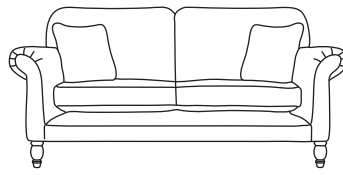

FINLINE

FURNITURE

ELTON

Grand Sofa
CM W217 D96 H94

Bronze	Silver	Gold	Platinum
€1,630	€1,925	€2,255	€2,325

Three Seater Sofa
CM W192 D96 H94

Bronze	Silver	Gold	Platinum
€1,420	€1,745	€1,955	€2,155

Two Seater Sofa
CM W162 D96 H94

Bronze	Silver	Gold	Platinum
€1,360	€1,605	€1,855	€2,025

Love Seat
CM W135 D96 H94

Bronze	Silver	Gold	Platinum
€1,145	€1,325	€1,595	€1,805

Armchair
CM W94 D96 H94

Bronze	Silver	Gold	Platinum
€945	€1,080	€1,295	€1,485

Our sofas and chairs carry a 20-year frame guarantee. You choose your preferred fabric, leg and finish. "Medium" seat density is standard across the range. Soft and firm seat options are available also. A feather-quilted seat option is available at an additional cost. A high back option is available on most models, as are armcaps and throws and come at an additional cost. Complimentary scatter cushions come as per sketches shown. All pieces are handmade and sizes may vary by approximately 2-4cm. Ensure access to your room is confirmed for seamless delivery. Pricing subject to change.