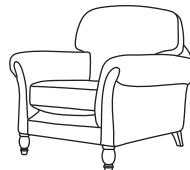

FINLINE

FURNITURE

ELTON

Grand Sofa
CM W217 D96 H94

Bronze	Silver	Gold	Platinum
€1,630	€1,925	€2,255	€2,325

Three Seater Sofa
CM W192 D96 H94

Bronze	Silver	Gold	Platinum
€1,420	€1,745	€1,955	€2,155

Two Seater Sofa
CM W162 D96 H94

Bronze	Silver	Gold	Platinum
€1,360	€1,605	€1,855	€2,025

Love Seat
CM W135 D96 H94

Bronze	Silver	Gold	Platinum
€1,145	€1,325	€1,595	€1,805

Armchair
CM W94 D96 H94

Bronze	Silver	Gold	Platinum
€945	€1,080	€1,295	€1,485

Our sofas and chairs carry a 20-year frame guarantee. You choose your preferred fabric, leg and finish. "Medium" seat density is standard across the range. Soft and firm seat options are available also. A feather-quilted seat option is available at an additional cost. A high back option is available on most models, as are armcaps and throws and come at an additional cost. Complimentary scatter cushions come as per sketches shown. All pieces are handmade and sizes may vary by approximately 2-4cm. Ensure access to your room is confirmed for seamless delivery. Pricing subject to change.