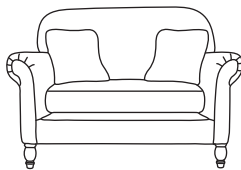

FINLINE

FURNITURE

ELTON

Grand Sofa
CM W217 D96 H94

Bronze	Silver	Gold	Platinum
€1,630	€1,925	€2,255	€2,325

Three Seater Sofa
CM W192 D96 H94

Bronze	Silver	Gold	Platinum
€1,420	€1,745	€1,955	€2,155

Two Seater Sofa
CM W162 D96 H94

Bronze	Silver	Gold	Platinum
€1,360	€1,605	€1,855	€2,025

Love Seat
CM W135 D96 H94

Bronze	Silver	Gold	Platinum
€1,145	€1,325	€1,595	€1,805

Armchair
CM W94 D96 H94

Bronze	Silver	Gold	Platinum
€945	€1,080	€1,295	€1,485

Our sofas and chairs carry a 20-year frame guarantee. You choose your preferred fabric, leg and finish. "Medium" seat density is standard across the range. Soft and firm seat options are available also. A feather-quilted seat option is available at an additional cost. A high back option is available on most models, as are armcaps and throws and come at an additional cost. Complimentary scatter cushions come as per sketches shown. All pieces are handmade and sizes may vary by approximately 2-4cm. Ensure access to your room is confirmed for seamless delivery. Pricing subject to change.