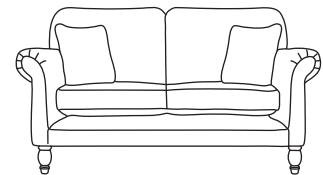

FINLINE

FURNITURE

ELTON

Grand Sofa
CM W217 D96 H94

Bronze	Silver	Gold	Platinum
€1,630	€1,925	€2,255	€2,325

Three Seater Sofa
CM W192 D96 H94

Bronze	Silver	Gold	Platinum
€1,420	€1,745	€1,955	€2,155

Two Seater Sofa
CM W162 D96 H94

Bronze	Silver	Gold	Platinum
€1,360	€1,605	€1,855	€2,025

Love Seat
CM W135 D96 H94

Bronze	Silver	Gold	Platinum
€1,145	€1,325	€1,595	€1,805

Armchair
CM W94 D96 H94

Bronze	Silver	Gold	Platinum
€945	€1,080	€1,295	€1,485

Our sofas and chairs carry a 20-year frame guarantee. You choose your preferred fabric, leg and finish. "Medium" seat density is standard across the range. Soft and firm seat options are available also. A feather-quilted seat option is available at an additional cost. A high back option is available on most models, as are armcaps and throws and come at an additional cost. Complimentary scatter cushions come as per sketches shown. All pieces are handmade and sizes may vary by approximately 2-4cm. Ensure access to your room is confirmed for seamless delivery. Pricing subject to change.