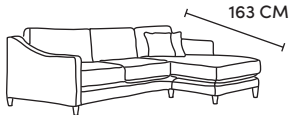

FINLINE

FURNITURE

HEIDI CORNER

Three Seater Chaise End
CM W216 D163 H85

Bronze	Silver	Gold	Platinum
€2,165	€2,885	€3,230	€3,550

Two Seater Chaise End Sofa
CM W155 D163 H85

Bronze	Silver	Gold	Platinum
€2,030	€2,550	€2,870	€3,170