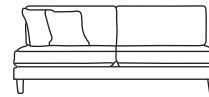

Bronze	Silver	Gold	Platinum
€1,270	€1,580	€1,695	€1,900

Love Seat One Arm LHF or RHF
CM W109 D100 H85

Bronze	Silver	Gold	Platinum
€1,210	€1,490	€1,640	€1,925

Single Unit One Arm LHF or RHF
CM W90 D100 H85

Bronze	Silver	Gold	Platinum
€1,020	€1,250	€1,370	€1,505

Corner Unit
CM W100 D100 H85

Bronze	Silver	Gold	Platinum
€1,085	€1,330	€1,480	€1,750

Three Seater Unit
CM W193 D100 H85

Bronze	Silver	Gold	Platinum
€1,330	€1,730	€1,940	€2,155

Two Seater Unit
CM W130 D100 H85

Bronze	Silver	Gold	Platinum
€1,110	€1,470	€1,600	€1,760

Love Seat Unit
CM W98 D100 H85

Bronze	Silver	Gold	Platinum
€1,075	€1,385	€1,510	€1,805

Single Unit
CM W66 D100 H85

Bronze	Silver	Gold	Platinum
€870	€1,085	€1,195	€1,325