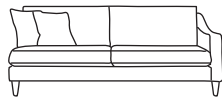

Chaise LHF or RHF
CM W100 D218 H85

Bronze	Silver	Gold	Platinum
€1,520	€1,905	€2,120	€2,470

Three Seater Lounger LHF or RHF
CM W109 D163 H85

Bronze	Silver	Gold	Platinum
€1,395	€1,850	€2,060	€2,280

Two Seater Lounger LHF or RHF
CM W74 D163 H85

Bronze	Silver	Gold	Platinum
€1,270	€1,740	€1,940	€2,155

Three Seater One Arm LHF or RHF
CM W205 D100 H85

Bronze	Silver	Gold	Platinum
€1,520	€1,905	€2,120	€2,470

Two Seater One Arm LHF or RHF
CM W141 D100 H85