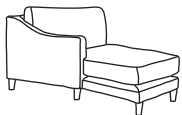

Two Seater Lounger LHF or RHF
CM W74 D163 H85

Bronze	Silver	Gold	Platinum
€1,270	€1,740	€1,940	€2,155