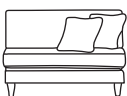

Bronze	Silver	Gold	Platinum
€1,270	€1,580	€1,695	€1,900

Love Seat One Arm LHF or RHF
CM W109 D100 H85

Bronze	Silver	Gold	Platinum
€1,210	€1,490	€1,640	€1,925

Single Unit One Arm LHF or RHF
CM W90 D100 H85

Bronze	Silver	Gold	Platinum
€1,020	€1,250	€1,370	€1,505

Corner Unit
CM W100 D100 H85

Bronze	Silver	Gold	Platinum
€1,085	€1,330	€1,480	€1,750

Three Seater Unit
CM W193 D100 H85

Bronze	Silver	Gold	Platinum
€1,330	€1,730	€1,940	€2,155

Two Seater Unit
CM W130 D100 H85

Bronze	Silver	Gold	Platinum
€1,110	€1,470	€1,600	€1,760

Love Seat Unit
CM W98 D100 H85

Bronze	Silver	Gold	Platinum
€1,075	€1,385	€1,510	€1,805

Single Unit
CM W66 D100 H85

Bronze	Silver	Gold	Platinum
€870	€1,085	€1,195	€1,325