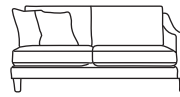

Chaise LHF or RHF
CM W100 D218 H85

Bronze	Silver	Gold	Platinum
€1,520	€1,905	€2,120	€2,470

Three Seater Lounger LHF or RHF
CM W109 D163 H85

Bronze	Silver	Gold	Platinum
€1,395	€1,850	€2,060	€2,280

Two Seater Lounger LHF or RHF
CM W74 D163 H85

Bronze	Silver	Gold	Platinum
€1,270	€1,740	€1,940	€2,155

Three Seater One Arm LHF or RHF
CM W205 D100 H85

Bronze	Silver	Gold	Platinum
€1,520	€1,905	€2,120	€2,470

Two Seater One Arm LHF or RHF
CM W141 D100 H85