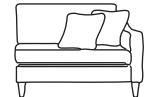

Bronze	Silver	Gold	Platinum
€1,270	€1,740	€1,940	€2,155

Three Seater One Arm LHF or RHF
CM W205 D100 H85

Bronze	Silver	Gold	Platinum
€1,520	€1,905	€2,120	€2,470

Two Seater One Arm LHF or RHF
CM W141 D100 H85

Bronze	Silver	Gold	Platinum
€1,270	€1,580	€1,695	€1,900

Love Seat One Arm LHF or RHF
CM W109 D100 H85

Bronze	Silver	Gold	Platinum
€1,210	€1,490	€1,640	€1,925

Single Unit One Arm LHF or RHF
CM W90 D100 H85