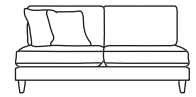

Bronze	Silver	Gold	Platinum
€1,270	€1,580	€1,695	€1,900

Love Seat One Arm LHF or RHF
CM W109 D100 H85

Bronze	Silver	Gold	Platinum
€1,210	€1,490	€1,640	€1,925

Single Unit One Arm LHF or RHF
CM W90 D100 H85

Bronze	Silver	Gold	Platinum
€1,020	€1,250	€1,370	€1,505

Corner Unit
CM W100 D100 H85

Bronze	Silver	Gold	Platinum
€1,085	€1,330	€1,480	€1,750

Three Seater Unit
CM W193 D100 H85

Bronze	Silver	Gold	Platinum
€1,330	€1,730	€1,940	€2,155

Two Seater Unit
CM W130 D100 H85

Bronze	Silver	Gold	Platinum
€1,110	€1,470	€1,600	€1,760

Love Seat Unit
CM W98 D100 H85

Bronze	Silver	Gold	Platinum
€1,075	€1,385	€1,510	€1,805

Single Unit
CM W66 D100 H85

Bronze	Silver	Gold	Platinum
€870	€1,085	€1,195	€1,325

Island*
CM W111 D66 H43

Bronze	Silver	Gold	Platinum
€460	€630	€785	€885

Footstool*
CM W80 D62 H43

Bronze	Silver	Gold	Platinum
€375	€440	€490	€570

Our sofas and chairs carry a 20-year frame guarantee. You choose your preferred fabric, leg and finish. "Medium" seat density is standard across the range. Soft and firm seat options are available also. A feather-quilted seat option is available at an additional cost. A high back option is available on most models, as are armcaps and throws and come at an additional cost. *The footstool and island in this model have the option of storage at additional cost of €150. Complimentary scatter cushions come as per sketches shown. All pieces are handmade and sizes may vary by approximately 2-4cm. Ensure access to your room is confirmed for seamless delivery. Pricing subject to change.