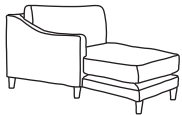

## THE HEIDI CORNER

Three Seater Chaise End  
CM W216 D163 H85

Bronze	Silver	Gold	Platinum
€2,165	€2,885	€3,230	€3,550

Two Seater Chaise End Sofa  
CM W155 D163 H85

Bronze	Silver	Gold	Platinum
€2,030	€2,550	€2,870	€3,170

Chaise LHF or RHF  
CM W100 D218 H85

Bronze	Silver	Gold	Platinum
€1,520	€1,905	€2,120	€2,470

Three Seater Lounger LHF or RHF  
CM W109 D163 H85

Bronze	Silver	Gold	Platinum
€1,395	€1,850	€2,060	€2,280

Two Seater Lounger LHF or RHF  
CM W74 D163 H85

Our sofas and chairs carry a 20-year frame guarantee. You choose your preferred fabric, leg and finish. "Medium" seat density is standard across the range. Soft and firm seat options are available also. A feather-quilted seat option is available at an additional cost. A high back option is available on most models, as are armcaps and throws and come at an additional cost. \*The footstool and island in this model have the option of storage at additional cost of €150. Complimentary scatter cushions come as per sketches shown. All pieces are handmade and sizes may vary by approximately 2-4cm. Ensure access to your room is confirmed for seamless delivery. Pricing subject to change.