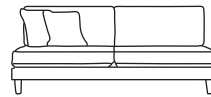

Bronze	Silver	Gold	Platinum
€1,270	€1,580	€1,695	€1,900

Love Seat One Arm LHF or RHF  
CM W109 D100 H85

Bronze	Silver	Gold	Platinum
€1,210	€1,490	€1,640	€1,925

Single Unit One Arm LHF or RHF  
CM W90 D100 H85

Bronze	Silver	Gold	Platinum
€1,020	€1,250	€1,370	€1,505

Corner Unit  
CM W100 D100 H85

Bronze	Silver	Gold	Platinum
€1,085	€1,330	€1,480	€1,750

Three Seater Unit  
CM W193 D100 H85

Bronze	Silver	Gold	Platinum
€1,330	€1,730	€1,940	€2,155

Two Seater Unit  
CM W130 D100 H85

Bronze	Silver	Gold	Platinum
€1,110	€1,470	€1,600	€1,760

Love Seat Unit  
CM W98 D100 H85

Bronze	Silver	Gold	Platinum
€1,075	€1,385	€1,510	€1,805

Single Unit  
CM W66 D100 H85