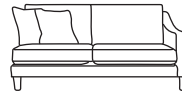

Chaise LHF or RHF  
CM W100 D218 H85

Bronze	Silver	Gold	Platinum
€1,520	€1,905	€2,120	€2,470

Three Seater Lounger LHF or RHF  
CM W109 D163 H85

Bronze	Silver	Gold	Platinum
€1,395	€1,850	€2,060	€2,280

Two Seater Lounger LHF or RHF  
CM W74 D163 H85

Bronze	Silver	Gold	Platinum
€1,270	€1,740	€1,940	€2,155

Three Seater One Arm LHF or RHF  
CM W205 D100 H85

Bronze	Silver	Gold	Platinum
€1,520	€1,905	€2,120	€2,470

Two Seater One Arm LHF or RHF  
CM W141 D100 H85