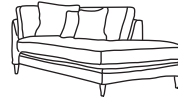

## THE HEIDI CORNER

Three Seater Chaise End  
CM W216 D163 H85

Bronze	Silver	Gold	Platinum
€2,165	€2,885	€3,230	€3,550

Two Seater Chaise End Sofa  
CM W155 D163 H85

Bronze	Silver	Gold	Platinum
€2,030	€2,550	€2,870	€3,170

Chaise LHF or RHF  
CM W100 D218 H85

Bronze	Silver	Gold	Platinum
€1,520	€1,905	€2,120	€2,470

Three Seater Lounger LHF or RHF  
CM W109 D163 H85

Bronze	Silver	Gold	Platinum
€1,395	€1,850	€2,060	€2,280

Two Seater Lounger LHF or RHF  
CM W74 D163 H85

Our sofas and chairs carry a 20-year frame guarantee. You choose your preferred fabric, leg and finish. "Medium" seat density is standard across the range. Soft and firm seat options are available also. A feather-quilted seat option is available at an additional cost. A high back option is available on most models, as are armcaps and throws and come at an additional cost. \*The footstool and island in this model have the option of storage at additional cost of €150. Complimentary scatter cushions come as per sketches shown. All pieces are handmade and sizes may vary by approximately 2-4cm. Ensure access to your room is confirmed for seamless delivery. Pricing subject to change.