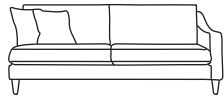

Chaise LHF or RHF  
CM W100 D218 H85

Bronze	Silver	Gold	Platinum
€1,520	€1,905	€2,120	€2,470

Three Seater Lounger LHF or RHF  
CM W109 D163 H85

Bronze	Silver	Gold	Platinum
€1,395	€1,850	€2,060	€2,280

Two Seater Lounger LHF or RHF  
CM W74 D163 H85

Bronze	Silver	Gold	Platinum
€1,270	€1,740	€1,940	€2,155

Three Seater One Arm LHF or RHF  
CM W205 D100 H85

Bronze	Silver	Gold	Platinum
€1,520	€1,905	€2,120	€2,470

Two Seater One Arm LHF or RHF  
CM W141 D100 H85