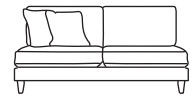

Bronze	Silver	Gold	Platinum
€1,270	€1,580	€1,695	€1,900

Love Seat One Arm LHF or RHF  
CM W109 D100 H85

Bronze	Silver	Gold	Platinum
€1,210	€1,490	€1,640	€1,925

Single Unit One Arm LHF or RHF  
CM W90 D100 H85

Bronze	Silver	Gold	Platinum
€1,020	€1,250	€1,370	€1,505

Corner Unit  
CM W100 D100 H85

Bronze	Silver	Gold	Platinum
€1,085	€1,330	€1,480	€1,750

Three Seater Unit  
CM W193 D100 H85

Bronze	Silver	Gold	Platinum
€1,330	€1,730	€1,940	€2,155

Two Seater Unit  
CM W130 D100 H85

Bronze	Silver	Gold	Platinum
€1,110	€1,470	€1,600	€1,760

Love Seat Unit  
CM W98 D100 H85

Bronze	Silver	Gold	Platinum
€1,075	€1,385	€1,510	€1,805

Single Unit  
CM W66 D100 H85