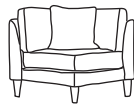

Bronze	Silver	Gold	Platinum
€1,270	€1,580	€1,695	€1,900

Love Seat One Arm LHF or RHF  
CM W109 D100 H85

Bronze	Silver	Gold	Platinum
€1,210	€1,490	€1,640	€1,925

Single Unit One Arm LHF or RHF  
CM W90 D100 H85

Bronze	Silver	Gold	Platinum
€1,020	€1,250	€1,370	€1,505

Corner Unit  
CM W100 D100 H85

Bronze	Silver	Gold	Platinum
€1,085	€1,330	€1,480	€1,750

Three Seater Unit  
CM W193 D100 H85

Bronze	Silver	Gold	Platinum
€1,330	€1,730	€1,940	€2,155