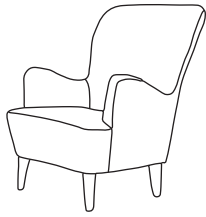

# FINLINE

FURNITURE

# HOLLY

Chair  
CM W74 D88 H94

Bronze	Silver	Gold	Platinum
€785	€905	€1,095	€1,345

Footstool  
CM W61 D43 H30

Bronze	Silver	Gold	Platinum
€315	€365	€415	€460

Our sofas and chairs carry a 20-year frame guarantee. You choose your preferred fabric, leg and finish. "Medium" seat density is standard across the range. All pieces are handmade and sizes may vary by approximately 2-4cm. Ensure access to your room is confirmed for seamless delivery. Pricing subject to change.