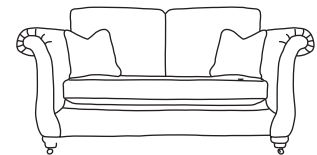

FINLINE

FURNITURE

LAFAYETTE & LA SCALA

Grand Sofa*
CM W269 D105 H94

Bronze	Silver	Gold	Platinum
€2,430	€2,955	€3,455	€3,895

Three Seater Sofa*
CM W239 D105 H94

Bronze	Silver	Gold	Platinum
€2,025	€2,470	€2,865	€3,300

Two Seater Sofa*
CM W198 D105 H94

Bronze	Silver	Gold	Platinum
€1,900	€2,260	€2,585	€2,920

Love Seat*
CM W157 D105 H94

Bronze	Silver	Gold	Platinum
€1,585	€1,850	€2,330	€2,610

Armchair* **
CM W99 D105 H97

Bronze	Silver	Gold	Platinum
€1,155	€1,395	€1,585	€1,830

Footstool
CM W80 D60 H40

Bronze	Silver	Gold	Platinum
€440	€480	€560	€630

LA SCALA
Pillow Back, Bench Seat

LAFAYETTE
Standard Back, Bench Seat

LETREC
Standard Back, Two Seats

LINATE
Pillow Back, Two Seats

Our sofas and chairs carry a 20-year frame guarantee. You choose your preferred fabric, leg and finish. "Medium" seat density is standard across the range. Soft and firm seat options are available also. A feather-quilted seat option is available at an additional cost. A high back option is available on most models, as are armcaps, throws and arm pads and come at an additional cost. Deep button arms are available at an additional cost. Complimentary scatter cushions come as per sketches shown. All pieces are handmade and sizes may vary by approximately 2-4cm. Ensure access to your room is confirmed for seamless delivery. Pricing subject to change.