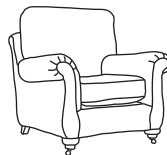

FINLINE

FURNITURE

LAFAYETTE & LA SCALA

Grand Sofa*
CM W269 D105 H94

Bronze	Silver	Gold	Platinum
€2,430	€2,955	€3,455	€3,895

Three Seater Sofa*
CM W239 D105 H94

Bronze	Silver	Gold	Platinum
€2,025	€2,470	€2,865	€3,300

Two Seater Sofa*
CM W198 D105 H94

Bronze	Silver	Gold	Platinum
€1,900	€2,260	€2,585	€2,920

Love Seat*
CM W157 D105 H94

Bronze	Silver	Gold	Platinum
€1,585	€1,850	€2,330	€2,610

Armchair* **
CM W99 D105 H97

Bronze	Silver	Gold	Platinum
€1,155	€1,395	€1,585	€1,830

Footstool
CM W80 D60 H40

Bronze	Silver	Gold	Platinum
€440	€480	€560	€630

LA SCALA
Pillow Back, Bench Seat

LAFAYETTE
Standard Back, Bench Seat

LETREC
Standard Back, Two Seats

LINATE
Pillow Back, Two Seats

Our sofas and chairs carry a 20-year frame guarantee. You choose your preferred fabric, leg and finish. "Medium" seat density is standard across the range. Soft and firm seat options are available also. A feather-quilted seat option is available at an additional cost. A high back option is available on most models, as are armcaps, throws and arm pads and come at an additional cost. Deep button arms are available at an additional cost. Complimentary scatter cushions come as per sketches shown. All pieces are handmade and sizes may vary by approximately 2-4cm. Ensure access to your room is confirmed for seamless delivery. Pricing subject to change.