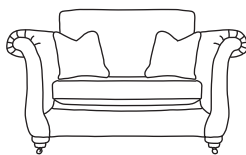

FINLINE

FURNITURE

LAFAYETTE & LA SCALA

Grand Sofa*
CM W269 D105 H94

Bronze	Silver	Gold	Platinum
€2,430	€2,955	€3,455	€3,895

Three Seater Sofa*
CM W239 D105 H94

Bronze	Silver	Gold	Platinum
€2,025	€2,470	€2,865	€3,300

Two Seater Sofa*
CM W198 D105 H94

Bronze	Silver	Gold	Platinum
€1,900	€2,260	€2,585	€2,920

Love Seat*
CM W157 D105 H94

Bronze	Silver	Gold	Platinum
€1,585	€1,850	€2,330	€2,610

Armchair* **
CM W99 D105 H97

Bronze	Silver	Gold	Platinum
€1,155	€1,395	€1,585	€1,830

Footstool
CM W80 D60 H40

Bronze	Silver	Gold	Platinum
€440	€480	€560	€630

LA SCALA
Pillow Back, Bench Seat

LAFAYETTE
Standard Back, Bench Seat

LETREC
Standard Back, Two Seats

LINATE
Pillow Back, Two Seats

Our sofas and chairs carry a 20-year frame guarantee. You choose your preferred fabric, leg and finish. "Medium" seat density is standard across the range. Soft and firm seat options are available also. A feather-quilted seat option is available at an additional cost. A high back option is available on most models, as are armcaps, throws and arm pads and come at an additional cost. Deep button arms are available at an additional cost. Complimentary scatter cushions come as per sketches shown. All pieces are handmade and sizes may vary by approximately 2-4cm. Ensure access to your room is confirmed for seamless delivery. Pricing subject to change.