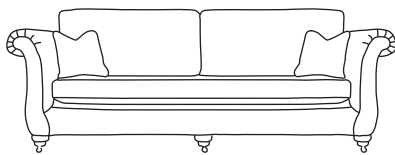

FINLINE

FURNITURE

LAFAYETTE & LA SCALA

Grand Sofa*
CM W269 D105 H94

Bronze	Silver	Gold	Platinum
€2,430	€2,955	€3,455	€3,895

Three Seater Sofa*
CM W239 D105 H94

Bronze	Silver	Gold	Platinum
€2,025	€2,470	€2,865	€3,300

Two Seater Sofa*
CM W198 D105 H94

Bronze	Silver	Gold	Platinum
€1,900	€2,260	€2,585	€2,920

Love Seat*
CM W157 D105 H94

Bronze	Silver	Gold	Platinum
€1,585	€1,850	€2,330	€2,610

Armchair* **
CM W99 D105 H97

Bronze	Silver	Gold	Platinum
€1,155	€1,395	€1,585	€1,830

Footstool
CM W80 D60 H40

Bronze	Silver	Gold	Platinum
€440	€480	€560	€630

LA SCALA
Pillow Back, Bench Seat

LAFAYETTE
Standard Back, Bench Seat

LETREC
Standard Back, Two Seats

LINATE
Pillow Back, Two Seats

Our sofas and chairs carry a 20-year frame guarantee. You choose your preferred fabric, leg and finish. "Medium" seat density is standard across the range. Soft and firm seat options are available also. A feather-quilted seat option is available at an additional cost. A high back option is available on most models, as are armcaps, throws and arm pads and come at an additional cost. Deep button arms are available at an additional cost. Complimentary scatter cushions come as per sketches shown. All pieces are handmade and sizes may vary by approximately 2-4cm. Ensure access to your room is confirmed for seamless delivery. Pricing subject to change.