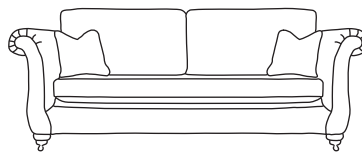

FINLINE

FURNITURE

LAFAYETTE & LA SCALA

Grand Sofa*
CM W269 D105 H94

Bronze	Silver	Gold	Platinum
€2,430	€2,955	€3,455	€3,895

Three Seater Sofa*
CM W239 D105 H94

Bronze	Silver	Gold	Platinum
€2,025	€2,470	€2,865	€3,300

Two Seater Sofa*
CM W198 D105 H94

Bronze	Silver	Gold	Platinum
€1,900	€2,260	€2,585	€2,920

Love Seat*
CM W157 D105 H94

Bronze	Silver	Gold	Platinum
€1,585	€1,850	€2,330	€2,610

Armchair* **
CM W99 D105 H97

Bronze	Silver	Gold	Platinum
€1,155	€1,395	€1,585	€1,830

Footstool
CM W80 D60 H40

Bronze	Silver	Gold	Platinum
€440	€480	€560	€630

LA SCALA
Pillow Back, Bench Seat

LAFAYETTE
Standard Back, Bench Seat

LETREC
Standard Back, Two Seats

LINATE
Pillow Back, Two Seats

Our sofas and chairs carry a 20-year frame guarantee. You choose your preferred fabric, leg and finish. "Medium" seat density is standard across the range. Soft and firm seat options are available also. A feather-quilted seat option is available at an additional cost. A high back option is available on most models, as are armcaps, throws and arm pads and come at an additional cost. Deep button arms are available at an additional cost. Complimentary scatter cushions come as per sketches shown. All pieces are handmade and sizes may vary by approximately 2-4cm. Ensure access to your room is confirmed for seamless delivery. Pricing subject to change.