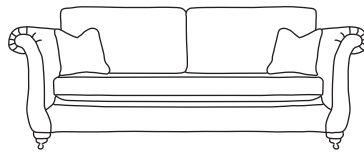

F · F

LAFAYETTE & LA SCALA

Grand Sofa*
CM W269 D105 H94

Bronze	Silver	Gold	Platinum
€2,430	€2,955	€3,455	€3,895

Three Seater Sofa*
CM W239 D105 H94

Bronze	Silver	Gold	Platinum
€2,025	€2,470	€2,865	€3,300

Two Seater Sofa*
CM W198 D105 H94

Bronze	Silver	Gold	Platinum
€1,900	€2,260	€2,585	€2,920

Love Seat*
CM W157 D105 H94

Bronze	Silver	Gold	Platinum
€1,585	€1,850	€2,330	€2,610

Armchair* **
CM W99 D105 H97

Bronze	Silver	Gold	Platinum
€1,155	€1,395	€1,585	€1,830

Footstool
CM W80 D60 H40

Bronze	Silver	Gold	Platinum
€440	€480	€560	€630

LA SCALA
Pillow Back, Bench Seat

LAFAYETTE
Standard Back, Bench Seat

LETREC
Standard Back, Two Seats

LINATE
Pillow Back, Two Seats

Our sofas and chairs carry a 20-year frame guarantee. You choose your preferred fabric, leg and finish. "Medium" seat density is standard across the range. Soft and firm seat options are available also. A feather-quilted seat option is available at an additional cost. A high back option is available on most models, as are armcaps, throws and armpads and come at an additional cost. Deep button arms are available at an additional cost. Complimentary scatter cushions come as per sketches shown. All pieces are handmade and sizes may vary by approximately 2-4cm. Ensure access to your room is confirmed for seamless delivery. Pricing subject to change.