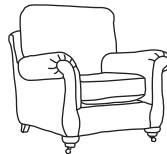

F · F

LAFAYETTE & LA SCALA

Grand Sofa*
CM W269 D105 H94

Bronze	Silver	Gold	Platinum
€2,430	€2,955	€3,455	€3,895

Three Seater Sofa*
CM W239 D105 H94

Bronze	Silver	Gold	Platinum
€2,025	€2,470	€2,865	€3,300

Two Seater Sofa*
CM W198 D105 H94

Bronze	Silver	Gold	Platinum
€1,900	€2,260	€2,585	€2,920

Love Seat*
CM W157 D105 H94

Bronze	Silver	Gold	Platinum
€1,585	€1,850	€2,330	€2,610

Armchair* **
CM W99 D105 H97

Bronze	Silver	Gold	Platinum
€1,155	€1,395	€1,585	€1,830

Footstool
CM W80 D60 H40

Bronze	Silver	Gold	Platinum
€440	€480	€560	€630

LA SCALA
Pillow Back, Bench Seat

LAFAYETTE
Standard Back, Bench Seat

LETREC
Standard Back, Two Seats

LINATE
Pillow Back, Two Seats

Our sofas and chairs carry a 20-year frame guarantee. You choose your preferred fabric, leg and finish. "Medium" seat density is standard across the range. Soft and firm seat options are available also. A feather-quilted seat option is available at an additional cost. A high back option is available on most models, as are armcaps, throws and armpads and come at an additional cost. Deep button arms are available at an additional cost. Complimentary scatter cushions come as per sketches shown. All pieces are handmade and sizes may vary by approximately 2-4cm. Ensure access to your room is confirmed for seamless delivery. Pricing subject to change.