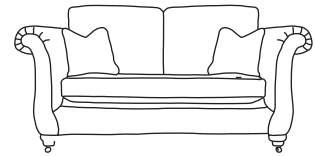

F · F

LAFAYETTE & LA SCALA

Grand Sofa*
CM W269 D105 H94

Bronze	Silver	Gold	Platinum
€2,430	€2,955	€3,455	€3,895

Three Seater Sofa*
CM W239 D105 H94

Bronze	Silver	Gold	Platinum
€2,025	€2,470	€2,865	€3,300

Two Seater Sofa*
CM W198 D105 H94

Bronze	Silver	Gold	Platinum
€1,900	€2,260	€2,585	€2,920

Love Seat*
CM W157 D105 H94

Bronze	Silver	Gold	Platinum
€1,585	€1,850	€2,330	€2,610

Armchair* **
CM W99 D105 H97

Bronze	Silver	Gold	Platinum
€1,155	€1,395	€1,585	€1,830

Footstool
CM W80 D60 H40

Bronze	Silver	Gold	Platinum
€440	€480	€560	€630

LA SCALA
Pillow Back, Bench Seat

LAFAYETTE
Standard Back, Bench Seat

LETREC
Standard Back, Two Seats

LINATE
Pillow Back, Two Seats

Our sofas and chairs carry a 20-year frame guarantee. You choose your preferred fabric, leg and finish. "Medium" seat density is standard across the range. Soft and firm seat options are available also. A feather-quilted seat option is available at an additional cost. A high back option is available on most models, as are armcaps, throws and armpads and come at an additional cost. Deep button arms are available at an additional cost. Complimentary scatter cushions come as per sketches shown. All pieces are handmade and sizes may vary by approximately 2-4cm. Ensure access to your room is confirmed for seamless delivery. Pricing subject to change.