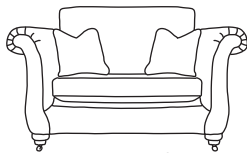

F · F

LAFAYETTE & LA SCALA

Grand Sofa*
CM W269 D105 H94

Bronze	Silver	Gold	Platinum
€2,430	€2,955	€3,455	€3,895

Three Seater Sofa*
CM W239 D105 H94

Bronze	Silver	Gold	Platinum
€2,025	€2,470	€2,865	€3,300

Two Seater Sofa*
CM W198 D105 H94

Bronze	Silver	Gold	Platinum
€1,900	€2,260	€2,585	€2,920

Love Seat*
CM W157 D105 H94

Bronze	Silver	Gold	Platinum
€1,585	€1,850	€2,330	€2,610

Armchair* **
CM W99 D105 H97

Bronze	Silver	Gold	Platinum
€1,155	€1,395	€1,585	€1,830

Footstool
CM W80 D60 H40

Bronze	Silver	Gold	Platinum
€440	€480	€560	€630

LA SCALA
Pillow Back, Bench Seat

LAFAYETTE
Standard Back, Bench Seat

LETREC
Standard Back, Two Seats

LINATE
Pillow Back, Two Seats

Our sofas and chairs carry a 20-year frame guarantee. You choose your preferred fabric, leg and finish. "Medium" seat density is standard across the range. Soft and firm seat options are available also. A feather-quilted seat option is available at an additional cost. A high back option is available on most models, as are armcaps, throws and armpads and come at an additional cost. Deep button arms are available at an additional cost. Complimentary scatter cushions come as per sketches shown. All pieces are handmade and sizes may vary by approximately 2-4cm. Ensure access to your room is confirmed for seamless delivery. Pricing subject to change.