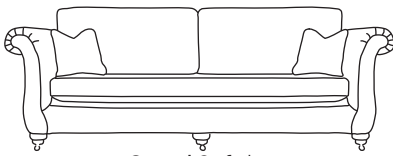

F · F

LAFAYETTE & LA SCALA

Grand Sofa*
CM W269 D105 H94

Bronze	Silver	Gold	Platinum
€2,430	€2,955	€3,455	€3,895

Three Seater Sofa*
CM W239 D105 H94

Bronze	Silver	Gold	Platinum
€2,025	€2,470	€2,865	€3,300

Two Seater Sofa*
CM W198 D105 H94

Bronze	Silver	Gold	Platinum
€1,900	€2,260	€2,585	€2,920

Love Seat*
CM W157 D105 H94

Bronze	Silver	Gold	Platinum
€1,585	€1,850	€2,330	€2,610

Armchair* **
CM W99 D105 H97

Bronze	Silver	Gold	Platinum
€1,155	€1,395	€1,585	€1,830

Footstool
CM W80 D60 H40

Bronze	Silver	Gold	Platinum
€440	€480	€560	€630

LA SCALA
Pillow Back, Bench Seat

LAFAYETTE
Standard Back, Bench Seat

LETREC
Standard Back, Two Seats

LINATE
Pillow Back, Two Seats

Our sofas and chairs carry a 20-year frame guarantee. You choose your preferred fabric, leg and finish. "Medium" seat density is standard across the range. Soft and firm seat options are available also. A feather-quilted seat option is available at an additional cost. A high back option is available on most models, as are armcaps, throws and armpads and come at an additional cost. Deep button arms are available at an additional cost. Complimentary scatter cushions come as per sketches shown. All pieces are handmade and sizes may vary by approximately 2-4cm. Ensure access to your room is confirmed for seamless delivery. Pricing subject to change.