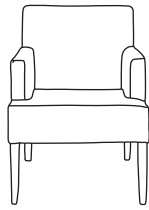

FINLINE

FURNITURE

LISA

Chair
CM W63 D62 H86

Bronze	Silver	Gold	Platinum
€470	€600	€695	€845

Two Seater Chair
CM W114 D62 H86

Bronze	Silver	Gold	Platinum
€805	€920	€1,100	€1,240

Our sofas and chairs carry a 20-year frame guarantee. You choose your preferred fabric, leg and finish. "Medium" seat density is standard across the range. All pieces are handmade and sizes may vary by approximately 2-4cm. Ensure access to your room is confirmed for seamless delivery. Pricing subject to change.