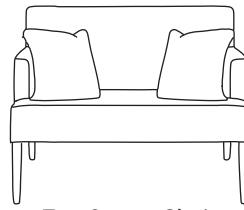

FINLINE

FURNITURE

LISA

Chair
CM W63 D62 H86

Bronze	Silver	Gold	Platinum
€470	€600	€695	€845

Two Seater Chair
CM W114 D62 H86

Bronze	Silver	Gold	Platinum
€805	€920	€1,100	€1,240

Our sofas and chairs carry a 20-year frame guarantee. You choose your preferred fabric, leg and finish. "Medium" seat density is standard across the range. All pieces are handmade and sizes may vary by approximately 2-4cm. Ensure access to your room is confirmed for seamless delivery. Pricing subject to change.