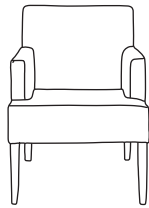

## THE LISA

Chair  
CM W63 D62 H86

Bronze	Silver	Gold	Platinum
€470	€600	€695	€845

Two Seater Chair  
CM W114 D62 H86

Bronze	Silver	Gold	Platinum
€805	€920	€1,100	€1,240

Our sofas and chairs carry a 20-year frame guarantee. You choose your preferred fabric, leg and finish. "Medium" seat density is standard across the range. All pieces are handmade and sizes may vary by approximately 2-4cm. Ensure access to your room is confirmed for seamless delivery. Pricing subject to change.