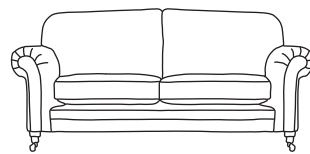

FINLINE

FURNITURE

LEATHER LOUIS

Grand Sofa
CM W237 D98 H100

Lomond	Orgin	Mustang	Chelsea/Capri
€3,385	€3,385	€3,790	€4,110

Three Seater Sofa
CM W211 D98 H100

Lomond	Orgin	Mustang	Chelsea/Capri
€2,975	€2,975	€3,310	€3,640

Two Seater Sofa
CM W186 D98 H100

Lomond	Orgin	Mustang	Chelsea/Capri
€2,865	€2,865	€3,200	€3,420

Love Seat
CM W147 D98 H100

Lomond	Orgin	Mustang	Chelsea/Capri
€2,620	€2,620	€2,900	€3,035

Armchair
CM W101 D98 H96