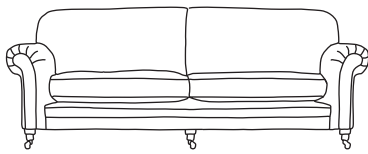

FINLINE

FURNITURE

LEATHER LOUIS

Grand Sofa
CM W237 D98 H100

Lomond	Orgin	Mustang	Chelsea/Capri
€3,385	€3,385	€3,790	€4,110

Three Seater Sofa
CM W211 D98 H100

Lomond	Orgin	Mustang	Chelsea/Capri
€2,975	€2,975	€3,310	€3,640

Two Seater Sofa
CM W186 D98 H100

Lomond	Orgin	Mustang	Chelsea/Capri
€2,865	€2,865	€3,200	€3,420

Love Seat
CM W147 D98 H100

Lomond	Orgin	Mustang	Chelsea/Capri
€2,620	€2,620	€2,900	€3,035

Armchair
CM W101 D98 H96