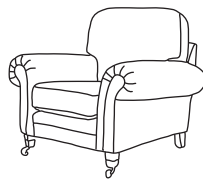

Armchair
CM W101 D98 H96

Lomond	Orgin	Mustang	Chelsea/Capri
€1,875	€1,875	€2,150	€2,235