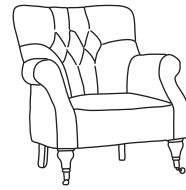

FINLINE

FURNITURE

MATISSE

Plain Back
CM W84 D86 H94

Bronze	Silver	Gold	Platinum
€895	€985	€1,165	€1,350

Deep Button Back
CM W84 D86 H94

Bronze	Silver	Gold	Platinum
€1,045	€1,135	€1,315	€1,500

Footstool
CM W59 D40 H30

Bronze	Silver	Gold	Platinum
€315	€365	€415	€460

Our sofas and chairs carry a 20-year frame guarantee. You choose your preferred fabric, leg and finish. "Medium" seat density is standard across the range. All pieces are handmade and sizes may vary by approximately 2-4cm. Ensure access to your room is confirmed for seamless delivery. Pricing subject to change.