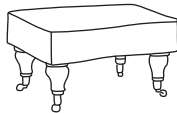

FINLINE

FURNITURE

MATISSE

Plain Back
CM W84 D86 H94

Bronze	Silver	Gold	Platinum
€895	€985	€1,165	€1,350

Deep Button Back
CM W84 D86 H94

Bronze	Silver	Gold	Platinum
€1,045	€1,135	€1,315	€1,500

Footstool
CM W59 D40 H30

Bronze	Silver	Gold	Platinum
€315	€365	€415	€460

Our sofas and chairs carry a 20-year frame guarantee. You choose your preferred fabric, leg and finish. "Medium" seat density is standard across the range. All pieces are handmade and sizes may vary by approximately 2-4cm. Ensure access to your room is confirmed for seamless delivery. Pricing subject to change.