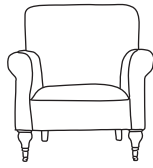

FINLINE

FURNITURE

MATISSE

Plain Back
CM W84 D86 H94

Bronze	Silver	Gold	Platinum
€895	€985	€1,165	€1,350

Deep Button Back
CM W84 D86 H94

Bronze	Silver	Gold	Platinum
€1,045	€1,135	€1,315	€1,500

Footstool
CM W59 D40 H30

Bronze	Silver	Gold	Platinum
€315	€365	€415	€460

Our sofas and chairs carry a 20-year frame guarantee. You choose your preferred fabric, leg and finish. "Medium" seat density is standard across the range. All pieces are handmade and sizes may vary by approximately 2-4cm. Ensure access to your room is confirmed for seamless delivery. Pricing subject to change.