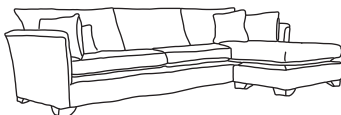

F · F

THE MONROE

Grand Sofa
CM W239 D107 H97

Bronze	Silver	Gold	Platinum
€2,150	€2,570	€2,920	€3,335

Three Seater Sofa
CM W215 D107 H97

Bronze	Silver	Gold	Platinum
€1,875	€2,230	€2,540	€2,905

Two Seater Sofa
CM W189 D107 H97

Bronze	Silver	Gold	Platinum
€1,755	€2,075	€2,380	€2,715

Love Seat
CM W145 D107 H97

Bronze	Silver	Gold	Platinum
€1,510	€1,765	€2,230	€2,495

Armchair**
CM W94 D86 H97

Bronze	Silver	Gold	Platinum
€1,050	€1,335	€1,440	€1,740

Footstool*
CM W104 D74 H44

Bronze	Silver	Gold	Platinum
€485	€606	€755	€900

Grand Chaise End LHF or RHF
CM W239 D107 H97

Bronze	Silver	Gold	Platinum
€2,485	€3,000	€3,450	€3,990

Three Seater Chaise End LHF or RHF
CM W215 D107 H97

Bronze	Silver	Gold	Platinum
€2,360	€2,835	€3,190	€3,805

Two Seater Chaise End LHF or RHF
CM W189 D107 H97

Bronze	Silver	Gold	Platinum
€2,235	€2,675	€3,130	€3,625

Our sofas and chairs carry a 20-year frame guarantee. You choose your preferred fabric, leg and finish. "Medium" seat density is standard across the range. Soft and firm seat options are available also. A feather-quilted seat option is available at an additional cost. The length of each piece can be altered to suit your space at an additional cost. The option of armcaps and throws are available at an additional cost. *The footstool in this model have the option of storage at additional cost of €150. **Swivel chair option is available on this model at additional cost of €100. Complimentary scatter cushions come as per sketches shown. All pieces are handmade and sizes may vary by approximately 2-4cm. Ensure access to your room is confirmed for seamless delivery. Pricing subject to change.