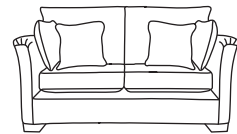

F · F

THE MONROE

Grand Sofa
CM W239 D107 H97

Bronze	Silver	Gold	Platinum
€2,150	€2,570	€2,920	€3,335

Three Seater Sofa
CM W215 D107 H97

Bronze	Silver	Gold	Platinum
€1,875	€2,230	€2,540	€2,905

Two Seater Sofa
CM W189 D107 H97

Bronze	Silver	Gold	Platinum
€1,755	€2,075	€2,380	€2,715

Love Seat
CM W145 D107 H97

Bronze	Silver	Gold	Platinum
€1,510	€1,765	€2,230	€2,495

Armchair**
CM W94 D86 H97

Bronze	Silver	Gold	Platinum
€1,050	€1,335	€1,440	€1,740

Bronze	Silver	Gold	Platinum
€2,360	€2,835	€3,190	€3,805

Two Seater Chaise End LHF or RHF
CM W189 D107 H97

Bronze	Silver	Gold	Platinum
€2,235	€2,675	€3,130	€3,625

Our sofas and chairs carry a 20-year frame guarantee. You choose your preferred fabric, leg and finish. "Medium" seat density is standard across the range. Soft and firm seat options are available also. A feather-quilted seat option is available at an additional cost. The length of each piece can be altered to suit your space at an additional cost. The option of armcaps and throws are available at an additional cost. *The footstool in this model have the option of storage at additional cost of €150. **Swivel chair option is available on this model at additional cost of €100. Complimentary scatter cushions come as per sketches shown. All pieces are handmade and sizes may vary by approximately 2-4cm. Ensure access to your room is confirmed for seamless delivery. Pricing subject to change.