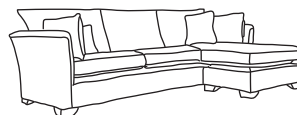

F · F

THE MONROE

Grand Sofa
CM W239 D107 H97

Bronze	Silver	Gold	Platinum
€2,150	€2,570	€2,920	€3,335

Three Seater Sofa
CM W215 D107 H97

Bronze	Silver	Gold	Platinum
€1,875	€2,230	€2,540	€2,905

Two Seater Sofa
CM W189 D107 H97

Bronze	Silver	Gold	Platinum
€1,755	€2,075	€2,380	€2,715

Love Seat
CM W145 D107 H97

Bronze	Silver	Gold	Platinum
€1,510	€1,765	€2,230	€2,495

Armchair**
CM W94 D86 H97

Bronze	Silver	Gold	Platinum
€1,050	€1,335	€1,440	€1,740

Footstool*
CM W104 D74 H44

Bronze	Silver	Gold	Platinum
€485	€606	€755	€900

Grand Chaise End LHF or RHF
CM W239 D107 H97

Bronze	Silver	Gold	Platinum
€2,485	€3,000	€3,450	€3,990

Three Seater Chaise End LHF or RHF
CM W215 D107 H97

Bronze	Silver	Gold	Platinum
€2,360	€2,835	€3,190	€3,805

Two Seater Chaise End LHF or RHF
CM W189 D107 H97

Bronze	Silver	Gold	Platinum
€2,235	€2,675	€3,130	€3,625

Our sofas and chairs carry a 20-year frame guarantee. You choose your preferred fabric, leg and finish. "Medium" seat density is standard across the range. Soft and firm seat options are available also. A feather-quilted seat option is available at an additional cost. The length of each piece can be altered to suit your space at an additional cost. The option of armcaps and throws are available at an additional cost. *The footstool in this model have the option of storage at additional cost of €150. **Swivel chair option is available on this model at additional cost of €100. Complimentary scatter cushions come as per sketches shown. All pieces are handmade and sizes may vary by approximately 2-4cm. Ensure access to your room is confirmed for seamless delivery. Pricing subject to change.