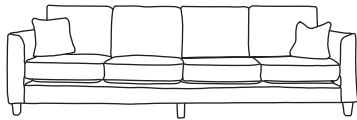

FINLINE

FURNITURE

NOLAN

Four Seater Sofa
CM W293 D94 H90

Bronze	Silver	Gold	Platinum
€1,810	€2,185	€2,435	€3,055

Three Seater Sofa
CM W228 D94 H90

Bronze	Silver	Gold	Platinum
€1,630	€1,970	€2,185	€2,755

Two Seater Sofa
CM W162 D94 H90

Bronze	Silver	Gold	Platinum
€1,285	€1,550	€1,720	€2,260

Four Seater Chaise End Sofa
LHF or RHF
CM W293 D94 H90

Bronze	Silver	Gold	Platinum
€2,140	€2,615	€2,975	€3,470

Three Seater Chaise End Sofa
LHF or RHF
CM W228 D94 H90

Bronze	Silver	Gold	Platinum
€1,970	€2,360	€2,585	€3,140

Two Seater Chaise End Sofa
LHF or RHF
CM W162 D94 H90

Bronze	Silver	Gold	Platinum
€1,615	€1,980	€2,255	€2,535

Love Seat
CM W120 D94 H90

Bronze	Silver	Gold	Platinum
€1,185	€1,470	€1,670	€2,065

Our sofas and chairs carry a 20-year frame guarantee. You choose your preferred fabric, leg and finish. "Medium" seat density is standard across the range. Soft and firm seat options are available also. A feather-quilted seat option is available at an additional cost. A high back option is available on most models, as are armcaps and throws and come at an additional cost. *The footstool and island in this model have the option of storage at additional cost of €150. Complimentary scatter cushions come as per sketches shown. All pieces are handmade and sizes may vary by approximately 2-4cm. Ensure access to your room is confirmed for seamless delivery. Pricing subject to change.