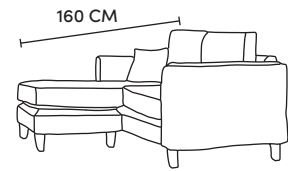

Bronze	Silver	Gold	Platinum
€1,285	€1,550	€1,720	€2,260

Four Seater Chaise End Sofa
LHF or RHF
CM W293 D94 H90

Bronze	Silver	Gold	Platinum
€2,140	€2,615	€2,975	€3,470

Three Seater Chaise End Sofa
LHF or RHF
CM W228 D94 H90

Bronze	Silver	Gold	Platinum
€1,970	€2,360	€2,585	€3,140

Two Seater Chaise End Sofa
LHF or RHF
CM W162 D94 H90

Bronze	Silver	Gold	Platinum
€1,615	€1,980	€2,255	€2,535

Love Seat
CM W120 D94 H90

Bronze	Silver	Gold	Platinum
€1,185	€1,470	€1,670	€2,065

Our sofas and chairs carry a 20-year frame guarantee. You choose your preferred fabric, leg and finish. "Medium" seat density is standard across the range. Soft and firm seat options are available also. A feather-quilted seat option is available at an additional cost. A high back option is available on most models, as are armcaps and throws and come at an additional cost. *The footstool and island in this model have the option of storage at additional cost of €150. Complimentary scatter cushions come as per sketches shown. All pieces are handmade and sizes may vary by approximately 2-4cm. Ensure access to your room is confirmed for seamless delivery. Pricing subject to change.