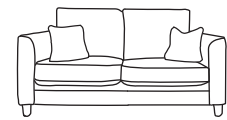

FINLINE

FURNITURE

NOLAN

Four Seater Sofa
CM W293 D94 H90

Bronze	Silver	Gold	Platinum
€1,810	€2,185	€2,435	€3,055

Three Seater Sofa
CM W228 D94 H90

Bronze	Silver	Gold	Platinum
€1,630	€1,970	€2,185	€2,755

Two Seater Sofa
CM W162 D94 H90

Bronze	Silver	Gold	Platinum
€1,285	€1,550	€1,720	€2,260

Four Seater Chaise End Sofa
LHF or RHF
CM W293 D94 H90

Bronze	Silver	Gold	Platinum
€2,140	€2,615	€2,975	€3,470

Three Seater Chaise End Sofa
LHF or RHF
CM W228 D94 H90

Our sofas and chairs carry a 20-year frame guarantee. You choose your preferred fabric, leg and finish. "Medium" seat density is standard across the range. Soft and firm seat options are available also. A feather-quilted seat option is available at an additional cost. A high back option is available on most models, as are armcaps and throws and come at an additional cost. *The footstool and island in this model have the option of storage at additional cost of €150. Complimentary scatter cushions come as per sketches shown. All pieces are handmade and sizes may vary by approximately 2-4cm. Ensure access to your room is confirmed for seamless delivery. Pricing subject to change.