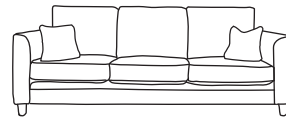

FINLINE

FURNITURE

NOLAN

Four Seater Sofa
CM W293 D94 H90

Bronze	Silver	Gold	Platinum
€1,810	€2,185	€2,435	€3,055

Three Seater Sofa
CM W228 D94 H90

Bronze	Silver	Gold	Platinum
€1,630	€1,970	€2,185	€2,755

Two Seater Sofa
CM W162 D94 H90

Bronze	Silver	Gold	Platinum
€1,285	€1,550	€1,720	€2,260

Four Seater Chaise End Sofa
LHF or RHF
CM W293 D94 H90

Bronze	Silver	Gold	Platinum
€2,140	€2,615	€2,975	€3,470

Three Seater Chaise End Sofa
LHF or RHF
CM W228 D94 H90

Our sofas and chairs carry a 20-year frame guarantee. You choose your preferred fabric, leg and finish. "Medium" seat density is standard across the range. Soft and firm seat options are available also. A feather-quilted seat option is available at an additional cost. A high back option is available on most models, as are armcaps and throws and come at an additional cost. *The footstool and island in this model have the option of storage at additional cost of €150. Complimentary scatter cushions come as per sketches shown. All pieces are handmade and sizes may vary by approximately 2-4cm. Ensure access to your room is confirmed for seamless delivery. Pricing subject to change.