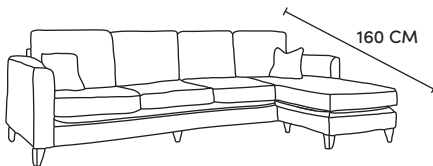

FINLINE

FURNITURE

NOLAN

Four Seater Sofa
CM W293 D94 H90

Bronze	Silver	Gold	Platinum
€1,810	€2,185	€2,435	€3,055

Three Seater Sofa
CM W228 D94 H90

Bronze	Silver	Gold	Platinum
€1,630	€1,970	€2,185	€2,755

Two Seater Sofa
CM W162 D94 H90

Bronze	Silver	Gold	Platinum
€1,285	€1,550	€1,720	€2,260

Four Seater Chaise End Sofa
LHF or RHF
CM W293 D94 H90

Bronze	Silver	Gold	Platinum
€2,140	€2,615	€2,975	€3,470

Three Seater Chaise End Sofa
LHF or RHF
CM W228 D94 H90

Our sofas and chairs carry a 20-year frame guarantee. You choose your preferred fabric, leg and finish. "Medium" seat density is standard across the range. Soft and firm seat options are available also. A feather-quilted seat option is available at an additional cost. A high back option is available on most models, as are armcaps and throws and come at an additional cost. *The footstool and island in this model have the option of storage at additional cost of €150. Complimentary scatter cushions come as per sketches shown. All pieces are handmade and sizes may vary by approximately 2-4cm. Ensure access to your room is confirmed for seamless delivery. Pricing subject to change.