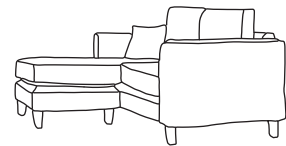

Bronze	Silver	Gold	Platinum
€1,285	€1,550	€1,720	€2,260

Four Seater Chaise End Sofa
LHF or RHF
CM W293 D94 H90

Bronze	Silver	Gold	Platinum
€2,140	€2,615	€2,975	€3,470

Three Seater Chaise End Sofa
LHF or RHF
CM W228 D94 H90

Bronze	Silver	Gold	Platinum
€1,970	€2,360	€2,585	€3,140

Two Seater Chaise End Sofa
LHF or RHF
CM W162 D94 H90

Bronze	Silver	Gold	Platinum
€1,615	€1,980	€2,255	€2,535

Love Seat
CM W120 D94 H90

Bronze	Silver	Gold	Platinum
€1,185	€1,470	€1,670	€2,065

Our sofas and chairs carry a 20-year frame guarantee. You choose your preferred fabric, leg and finish. "Medium" seat density is standard across the range. Soft and firm seat options are available also. A feather-quilted seat option is available at an additional cost. A high back option is available on most models, as are armcaps and throws and come at an additional cost. *The footstool and island in this model have the option of storage at additional cost of €150. Complimentary scatter cushions come as per sketches shown. All pieces are handmade and sizes may vary by approximately 2-4cm. Ensure access to your room is confirmed for seamless delivery. Pricing subject to change.