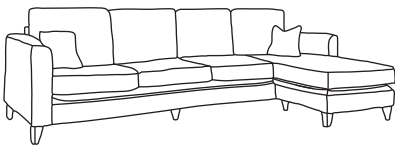

F · F

THE NOLAN

Four Seater Sofa
CM W293 D94 H90

Bronze	Silver	Gold	Platinum
€1,810	€2,185	€2,435	€3,055

Three Seater Sofa
CM W228 D94 H90

Bronze	Silver	Gold	Platinum
€1,630	€1,970	€2,185	€2,755

Two Seater Sofa
CM W162 D94 H90

Bronze	Silver	Gold	Platinum
€1,285	€1,550	€1,720	€2,260

Four Seater Chaise End Sofa
LHF or RHF
CM W293 D94 H90

Bronze	Silver	Gold	Platinum
€2,140	€2,615	€2,975	€3,470

Three Seater Chaise End Sofa
LHF or RHF
CM W228 D94 H90

Bronze	Silver	Gold	Platinum
€1,970	€2,360	€2,585	€3,140

Two Seater Chaise End Sofa
LHF or RHF
CM W162 D94 H90

Bronze	Silver	Gold	Platinum
€1,615	€1,980	€2,255	€2,535

Love Seat
CM W120 D94 H90

Bronze	Silver	Gold	Platinum
€1,185	€1,470	€1,670	€2,065

Our sofas and chairs carry a 20-year frame guarantee. You choose your preferred fabric, leg and finish. "Medium" seat density is standard across the range. Soft and firm seat options are available also. A feather-quilted seat option is available at an additional cost. A high back option is available on most models, as are armcaps and throws and come at an additional cost. *The footstool and island in this model have the option of storage at additional cost of €150. Complimentary scatter cushions come as per sketches shown. All pieces are handmade and sizes may vary by approximately 2-4cm. Ensure access to your room is confirmed for seamless delivery. Pricing subject to change.