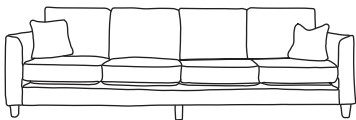

F · F

THE NOLAN

Four Seater Sofa
CM W293 D94 H90

Bronze	Silver	Gold	Platinum
€1,810	€2,185	€2,435	€3,055

Three Seater Sofa
CM W228 D94 H90

Bronze	Silver	Gold	Platinum
€1,630	€1,970	€2,185	€2,755

Two Seater Sofa
CM W162 D94 H90

Bronze	Silver	Gold	Platinum
€1,285	€1,550	€1,720	€2,260

Four Seater Chaise End Sofa
LHF or RHF
CM W293 D94 H90

Bronze	Silver	Gold	Platinum
€2,140	€2,615	€2,975	€3,470

Three Seater Chaise End Sofa
LHF or RHF
CM W228 D94 H90

Bronze	Silver	Gold	Platinum
€1,970	€2,360	€2,585	€3,140

Two Seater Chaise End Sofa
LHF or RHF
CM W162 D94 H90

Bronze	Silver	Gold	Platinum
€1,615	€1,980	€2,255	€2,535

Love Seat
CM W120 D94 H90

Bronze	Silver	Gold	Platinum
€1,185	€1,470	€1,670	€2,065

Our sofas and chairs carry a 20-year frame guarantee. You choose your preferred fabric, leg and finish. "Medium" seat density is standard across the range. Soft and firm seat options are available also. A feather-quilted seat option is available at an additional cost. A high back option is available on most models, as are armcaps and throws and come at an additional cost. *The footstool and island in this model have the option of storage at additional cost of €150. Complimentary scatter cushions come as per sketches shown. All pieces are handmade and sizes may vary by approximately 2-4cm. Ensure access to your room is confirmed for seamless delivery. Pricing subject to change.