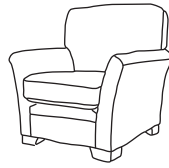

## FURNITURE

# OTHELLO

Grand Sofa  
CM W253 D105 H103

Bronze	Silver	Gold	Platinum
€2,150	€2,590	€3,215	€3,695

Three Seater Sofa  
CM W228 D105 H103

Bronze	Silver	Gold	Platinum
€1,870	€2,250	€2,695	€3,195

Two Seater Sofa  
CM W202 D105 H103

Bronze	Silver	Gold	Platinum
€1,780	€2,185	€2,515	€2,995

Love Seat  
CM W135 D105 H103

Bronze	Silver	Gold	Platinum
€1,530	€1,695	€1,925	€2,355

Armchair \*\*  
CM W94 D94 H101

Bronze	Silver	Gold	Platinum
€1,100	€1,325	€1,515	€1,830

Footstool\*  
CM W72 D56 H40

Bronze	Silver	Gold	Platinum
€350	€395	€450	€505

Our sofas and chairs carry a 20-year frame guarantee. You choose your preferred fabric, leg and finish. "Medium" seat density is standard across the range. Soft and firm seat options are available also. A feather-quilted seat option is available at an additional cost. A longer length option is available on most models, as are arm throws and come at an additional cost. \*The footstool and island in this model have the option of storage at additional cost of €150. \*\* Swivel chair option is available on this model at additional cost of €100. Complimentary scatter cushions, round bolsters, and centre bolsters come as per sketches shown. All pieces are handmade and sizes may vary by approximately 2-4cm. Ensure access to your room is confirmed for seamless delivery.