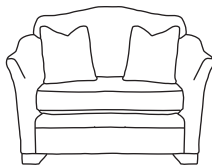

## FURNITURE

# OTHELLO

Grand Sofa  
CM W253 D105 H103

Bronze	Silver	Gold	Platinum
€2,150	€2,590	€3,215	€3,695

Three Seater Sofa  
CM W228 D105 H103

Bronze	Silver	Gold	Platinum
€1,870	€2,250	€2,695	€3,195

Two Seater Sofa  
CM W202 D105 H103

Bronze	Silver	Gold	Platinum
€1,780	€2,185	€2,515	€2,995

Love Seat  
CM W135 D105 H103

Bronze	Silver	Gold	Platinum
€1,530	€1,695	€1,925	€2,355

Armchair \*\*  
CM W94 D94 H101

Bronze	Silver	Gold	Platinum
€1,100	€1,325	€1,515	€1,830

Footstool\*  
CM W72 D56 H40

Bronze	Silver	Gold	Platinum
€350	€395	€450	€505

Our sofas and chairs carry a 20-year frame guarantee. You choose your preferred fabric, leg and finish. "Medium" seat density is standard across the range. Soft and firm seat options are available also. A feather-quilted seat option is available at an additional cost. A longer length option is available on most models, as are arm throws and come at an additional cost. \*The footstool and island in this model have the option of storage at additional cost of €150. \*\* Swivel chair option is available on this model at additional cost of €100. Complimentary scatter cushions, round bolsters, and centre bolsters come as per sketches shown. All pieces are handmade and sizes may vary by approximately 2-4cm. Ensure access to your room is confirmed for seamless delivery.