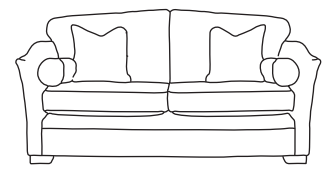

# OTHELLO

Grand Sofa  
CM W253 D105 H103

Bronze	Silver	Gold	Platinum
€2,150	€2,590	€3,215	€3,695

Three Seater Sofa  
CM W228 D105 H103

Bronze	Silver	Gold	Platinum
€1,870	€2,250	€2,695	€3,195

Two Seater Sofa  
CM W202 D105 H103

Bronze	Silver	Gold	Platinum
€1,780	€2,185	€2,515	€2,995

Love Seat  
CM W135 D105 H103

Bronze	Silver	Gold	Platinum
€1,530	€1,695	€1,925	€2,355

Armchair \*\*  
CM W94 D94 H101

Bronze	Silver	Gold	Platinum
€1,100	€1,325	€1,515	€1,830

Footstool\*  
CM W72 D56 H40

Bronze	Silver	Gold	Platinum
€350	€395	€450	€505

Our sofas and chairs carry a 20-year frame guarantee. You choose your preferred fabric, leg and finish. "Medium" seat density is standard across the range. Soft and firm seat options are available also. A feather-quilted seat option is available at an additional cost. A longer length option is available on most models, as are arm throws and come at an additional cost. \*The footstool and island in this model have the option of storage at additional cost of €150. \*\* Swivel chair option is available on this model at additional cost of €100. Complimentary scatter cushions, round bolsters, and centre bolsters come as per sketches shown. All pieces are handmade and sizes may vary by approximately 2-4cm. Ensure access to your room is confirmed for seamless delivery.