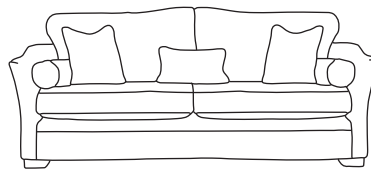

# OTHELLO

Grand Sofa  
CM W253 D105 H103

Bronze	Silver	Gold	Platinum
€2,150	€2,590	€3,215	€3,695

Three Seater Sofa  
CM W228 D105 H103

Bronze	Silver	Gold	Platinum
€1,870	€2,250	€2,695	€3,195

Two Seater Sofa  
CM W202 D105 H103

Footstool\*  
CM W72 D56 H40

Bronze	Silver	Gold	Platinum
€350	€395	€450	€505

Our sofas and chairs carry a 20-year frame guarantee. You choose your preferred fabric, leg and finish. "Medium" seat density is standard across the range. Soft and firm seat options are available also. A feather-quilted seat option is available at an additional cost. A longer length option is available on most models, as are arm throws and come at an additional cost. \*The footstool and island in this model have the option of storage at additional cost of €150. \*\* Swivel chair option is available on this model at additional cost of €100. Complimentary scatter cushions, round bolsters, and centre bolsters come as per sketches shown. All pieces are handmade and sizes may vary by approximately 2-4cm. Ensure access to your room is confirmed for seamless delivery.