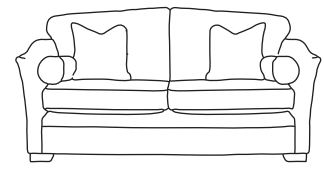

F · F

THE OTHELLO

Grand Sofa
CM W253 D105 H103

Bronze	Silver	Gold	Platinum
€2,150	€2,590	€3,215	€3,695

Three Seater Sofa
CM W228 D105 H103

Bronze	Silver	Gold	Platinum
€1,870	€2,250	€2,695	€3,195

Two Seater Sofa
CM W202 D105 H103

Bronze	Silver	Gold	Platinum
€1,780	€2,185	€2,515	€2,995

Love Seat
CM W135 D105 H103

Bronze	Silver	Gold	Platinum
€1,530	€1,695	€1,925	€2,355

Armchair **
CM W94 D94 H101

Bronze	Silver	Gold	Platinum
€1,100	€1,325	€1,515	€1,830

Footstool*
CM W72 D56 H40

Bronze	Silver	Gold	Platinum
€350	€395	€450	€505

Our sofas and chairs carry a 20-year frame guarantee. You choose your preferred fabric, leg and finish. "Medium" seat density is standard across the range. Soft and firm seat options are available also. A feather-quilted seat option is available at an additional cost. A longer length option is available on most models, as are arm throws and come at an additional cost. * The footstool and island in this model have the option of storage at additional cost of €150. ** Swivel chair option is available on this model at additional cost of €100. Complimentary scatter cushions, round bolsters, and centre bolsters come as per sketches shown. All pieces are handmade and sizes may vary by approximately 2-4cm. Ensure access to your room is confirmed for seamless delivery.