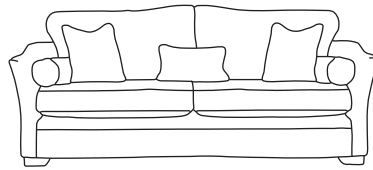

F · F

THE OTHELLO

Grand Sofa
CM W253 D105 H103

Bronze	Silver	Gold	Platinum
€2,150	€2,590	€3,215	€3,695

Three Seater Sofa
CM W228 D105 H103

Bronze	Silver	Gold	Platinum
€1,870	€2,250	€2,695	€3,195

Two Seater Sofa
CM W202 D105 H103

Bronze	Silver	Gold	Platinum
€1,780	€2,185	€2,515	€2,995

Love Seat
CM W135 D105 H103

Bronze	Silver	Gold	Platinum
€1,530	€1,695	€1,925	€2,355

Armchair **
CM W94 D94 H101

Bronze	Silver	Gold	Platinum
€1,100	€1,325	€1,515	€1,830

Footstool*
CM W72 D56 H40

Bronze	Silver	Gold	Platinum
€350	€395	€450	€505

Our sofas and chairs carry a 20-year frame guarantee. You choose your preferred fabric, leg and finish. "Medium" seat density is standard across the range. Soft and firm seat options are available also. A feather-quilted seat option is available at an additional cost. A longer length option is available on most models, as are arm throws and come at an additional cost. * The footstool and island in this model have the option of storage at additional cost of €150. ** Swivel chair option is available on this model at additional cost of €100. Complimentary scatter cushions, round bolsters, and centre bolsters come as per sketches shown. All pieces are handmade and sizes may vary by approximately 2-4cm. Ensure access to your room is confirmed for seamless delivery.