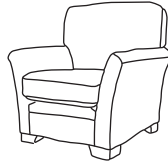

F · F

THE OTHELLO

Grand Sofa
CM W253 D105 H103

Bronze	Silver	Gold	Platinum
€2,150	€2,590	€3,215	€3,695

Three Seater Sofa
CM W228 D105 H103

Bronze	Silver	Gold	Platinum
€1,870	€2,250	€2,695	€3,195

Two Seater Sofa
CM W202 D105 H103

Bronze	Silver	Gold	Platinum
€1,780	€2,185	€2,515	€2,995

Love Seat
CM W135 D105 H103

Bronze	Silver	Gold	Platinum
€1,530	€1,695	€1,925	€2,355

Armchair **
CM W94 D94 H101

Bronze	Silver	Gold	Platinum
€1,100	€1,325	€1,515	€1,830

Footstool*
CM W72 D56 H40

Bronze	Silver	Gold	Platinum
€350	€395	€450	€505

Our sofas and chairs carry a 20-year frame guarantee. You choose your preferred fabric, leg and finish. "Medium" seat density is standard across the range. Soft and firm seat options are available also. A feather-quilted seat option is available at an additional cost. A longer length option is available on most models, as are arm throws and come at an additional cost. * The footstool and island in this model have the option of storage at additional cost of €150. ** Swivel chair option is available on this model at additional cost of €100. Complimentary scatter cushions, round bolsters, and centre bolsters come as per sketches shown. All pieces are handmade and sizes may vary by approximately 2-4cm. Ensure access to your room is confirmed for seamless delivery.