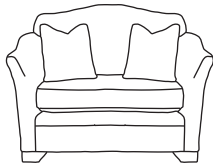

F · F

THE OTHELLO

Grand Sofa
CM W253 D105 H103

Bronze	Silver	Gold	Platinum
€2,150	€2,590	€3,215	€3,695

Three Seater Sofa
CM W228 D105 H103

Bronze	Silver	Gold	Platinum
€1,870	€2,250	€2,695	€3,195

Two Seater Sofa
CM W202 D105 H103

Bronze	Silver	Gold	Platinum
€1,780	€2,185	€2,515	€2,995

Love Seat
CM W135 D105 H103

Bronze	Silver	Gold	Platinum
€1,530	€1,695	€1,925	€2,355

Armchair **
CM W94 D94 H101

Bronze	Silver	Gold	Platinum
€1,100	€1,325	€1,515	€1,830

Footstool*
CM W72 D56 H40

Bronze	Silver	Gold	Platinum
€350	€395	€450	€505

Our sofas and chairs carry a 20-year frame guarantee. You choose your preferred fabric, leg and finish. "Medium" seat density is standard across the range. Soft and firm seat options are available also. A feather-quilted seat option is available at an additional cost. A longer length option is available on most models, as are arm throws and come at an additional cost. * The footstool and island in this model have the option of storage at additional cost of €150. ** Swivel chair option is available on this model at additional cost of €100. Complimentary scatter cushions, round bolsters, and centre bolsters come as per sketches shown. All pieces are handmade and sizes may vary by approximately 2-4cm. Ensure access to your room is confirmed for seamless delivery.