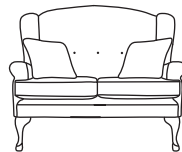

Two Seater Sofa
CM W135 D85 H104

Bronze	Silver	Gold	Platinum
€1,390	€1,595	€1,870	€2,130