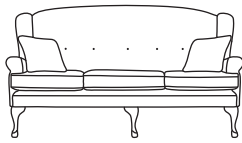

FINLINE

FURNITURE

QUEEN ANNE

Three Seater Sofa
CM W186 D85 H104

Bronze	Silver	Gold	Platinum
€1,595	€1,840	€2,155	€2,445