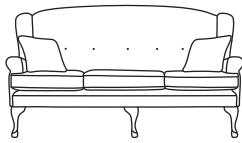

FINLINE

FURNITURE

QUEEN ANNE

Three Seater Sofa
CM W186 D85 H104

Bronze	Silver	Gold	Platinum
€1,595	€1,840	€2,155	€2,445

Two Seater Sofa
CM W135 D85 H104

Bronze	Silver	Gold	Platinum
€1,390	€1,595	€1,870	€2,130

Chair
CM W82 D85 H104

Bronze	Silver	Gold	Platinum
€840	€995	€1,270	€1,570

Button Back Chair
CM W82 D85 H104

Bronze	Silver	Gold	Platinum
€1,040	€1,195	€1,470	€1,770

Footstool
CM W58 D41 H41

Bronze	Silver	Gold	Platinum
€330	€400	€440	€485