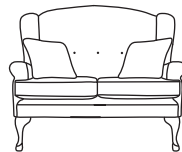

FINLINE

FURNITURE

QUEEN ANNE

Three Seater Sofa
CM W186 D85 H104

Bronze	Silver	Gold	Platinum
€1,595	€1,840	€2,155	€2,445

Two Seater Sofa
CM W135 D85 H104

Bronze	Silver	Gold	Platinum
€1,390	€1,595	€1,870	€2,130

Chair
CM W82 D85 H104

Bronze	Silver	Gold	Platinum
€840	€995	€1,270	€1,570

Button Back Chair
CM W82 D85 H104

Bronze	Silver	Gold	Platinum
€1,040	€1,195	€1,470	€1,770

Footstool
CM W58 D41 H41

Bronze	Silver	Gold	Platinum
€330	€400	€440	€485