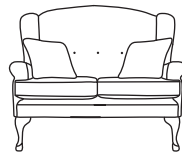

F · F

THE QUEEN ANNE

Three Seater Sofa
CM W186 D85 H104

Bronze	Silver	Gold	Platinum
€1,595	€1,840	€2,155	€2,445

Two Seater Sofa
CM W135 D85 H104

Bronze	Silver	Gold	Platinum
€1,390	€1,595	€1,870	€2,130

Chair
CM W82 D85 H104

Bronze	Silver	Gold	Platinum
€840	€995	€1,270	€1,570

Button Back Chair
CM W82 D85 H104

Bronze	Silver	Gold	Platinum
€1,040	€1,195	€1,470	€1,770

Footstool
CM W58 D41 H41

Bronze	Silver	Gold	Platinum
€330	€400	€440	€485