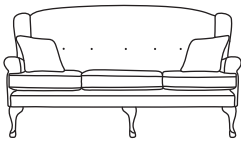

F · F

THE QUEEN ANNE

Three Seater Sofa
CM W186 D85 H104

Bronze	Silver	Gold	Platinum
€1,595	€1,840	€2,155	€2,445

Two Seater Sofa
CM W135 D85 H104

Bronze	Silver	Gold	Platinum
€1,390	€1,595	€1,870	€2,130

Chair
CM W82 D85 H104

Bronze	Silver	Gold	Platinum
€840	€995	€1,270	€1,570

Button Back Chair
CM W82 D85 H104

Bronze	Silver	Gold	Platinum
€1,040	€1,195	€1,470	€1,770

Footstool
CM W58 D41 H41

Bronze	Silver	Gold	Platinum
€330	€400	€440	€485