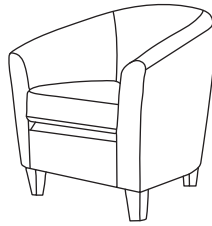

FINLINE

FURNITURE

TUB

Chair
CM W72 D77 H72

Bronze	Silver	Gold	Platinum
€470	€550	€695	€845

Our sofas and chairs carry a 20-year frame guarantee. You choose your preferred fabric, leg and finish. "Medium" seat density is standard across the range. Soft and firm seat options are available also. A feather-quilted seat option is available at an additional cost. All pieces are handmade and sizes may vary by approximately 2-4cm. Ensure access to your room is confirmed for seamless delivery. Pricing subject to change.