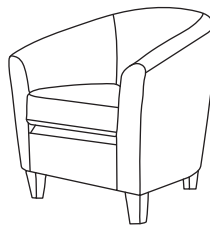

## THE TUB

Chair  
CM W72 D77 H72

Bronze	Silver	Gold	Platinum
€470	€550	€695	€845

Our sofas and chairs carry a 20-year frame guarantee. You choose your preferred fabric, leg and finish. "Medium" seat density is standard across the range. Soft and firm seat options are available also. A feather-quilted seat option is available at an additional cost. All pieces are handmade and sizes may vary by approximately 2-4cm. Ensure access to your room is confirmed for seamless delivery. Pricing subject to change.