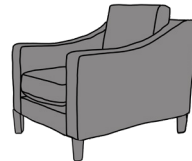

CHAIR

INCHES	W 30	D 36	H 32
CM	W 76	D 93	H 85