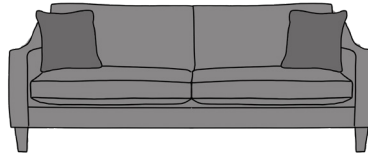

HEIDI 3 SEATER SOFA

HEIDI CHAIR

GRAND SOFA

| | | | |
|--------|-------|-------|------|
| INCHES | W 110 | D 39 | H 32 |
| CM | W 279 | D 100 | H 85 |

3 SEATER SOFA

| | | | |
|--------|-------|-------|------|
| INCHES | W 85 | D 39 | H 32 |
| CM | W 216 | D 100 | H 85 |

2 SEATER SOFA

| | | | |
|--------|-------|-------|------|
| INCHES | W 60 | D 39 | H 32 |
| CM | W 153 | D 100 | H 85 |

| BRONZE FABRIC | SILVER FABRIC | GOLD FABRIC | PLATINUM FABRIC |
|---------------|---------------|-------------|-----------------|
| €1,970 | €2,595 | €2,795 | €3,075 |

MEDIUM SEAT DENSITY COMES AS STANDARD, A SOFT OR FIRM SEAT OPTION ALSO AVAILABLE UPON REQUEST

SOFA AS STANDARD COMES SELF SEAMED

LEG OPTIONS: LIGHT OR DARK FINISH

BACK CUSHIONS CAN BE RAISED OR REDUCED (ADDITIONAL COST)