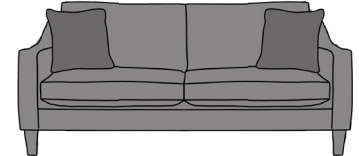

HEIDI 3 SEATER SOFA

HEIDI CHAIR

GRAND SOFA

| | | | |
|--------|-------|-------|------|
| INCHES | W 110 | D 39 | H 32 |
| CM | W 279 | D 100 | H 85 |

3 SEATER SOFA

| | | | |
|--------|-------|-------|------|
| INCHES | W 85 | D 39 | H 32 |
| CM | W 216 | D 100 | H 85 |

2 SEATER SOFA

| | | | |
|--------|-------|-------|------|
| INCHES | W 60 | D 39 | H 32 |
| CM | W 153 | D 100 | H 85 |

| BRONZE FABRIC | SILVER FABRIC | GOLD FABRIC | PLATINUM FABRIC |
|---------------|---------------|-------------|-----------------|
| €1,970 | €2,595 | €2,795 | €3,075 |

MEDIUM SEAT DENSITY COMES AS STANDARD, A SOFT OR FIRM SEAT OPTION ALSO AVAILABLE UPON REQUEST

SOFA AS STANDARD COMES SELF SEAMED

LEG OPTIONS: LIGHT OR DARK FINISH

BACK CUSHIONS CAN BE RAISED OR REDUCED (ADDITIONAL COST)