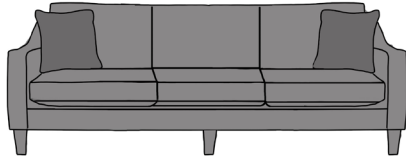

HEIDI 3 SEATER SOFA

HEIDI CHAIR

GRAND SOFA

| | | | |
|--------|-------|-------|------|
| INCHES | W 110 | D 39 | H 32 |
| CM | W 279 | D 100 | H 85 |

3 SEATER SOFA

| | | | |
|--------|-------|-------|------|
| INCHES | W 85 | D 39 | H 32 |
| CM | W 216 | D 100 | H 85 |

2 SEATER SOFA

| | | | |
|--------|-------|-------|------|
| INCHES | W 60 | D 39 | H 32 |
| CM | W 153 | D 100 | H 85 |

| BRONZE FABRIC | SILVER FABRIC | GOLD FABRIC | PLATINUM FABRIC |
|---------------|---------------|-------------|-----------------|
| €1,970 | €2,595 | €2,795 | €3,075 |

MEDIUM SEAT DENSITY COMES AS STANDARD, A SOFT OR FIRM SEAT OPTION ALSO AVAILABLE UPON REQUEST

SOFA AS STANDARD COMES SELF SEAMED

LEG OPTIONS: LIGHT OR DARK FINISH

BACK CUSHIONS CAN BE RAISED OR REDUCED (ADDITIONAL COST)