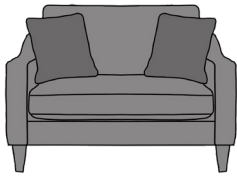

LOVE SEAT SOFA

INCHES	W 48	D 39	H 32
CM	W 121	D 100	H 85