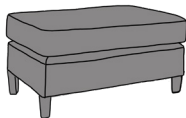

HEIDI ISLAND

AVAILABLE WITH STORAGE . €150 EXTRA

INCHES	W 44	D 26	H 17
CM	W 111	D 66	H 43

BRONZE FABRIC	SILVER FABRIC	GOLD FABRIC	PLATINUM FABRIC
€460	€630	€785	€885

ARM CAPS

BRONZE	SILVER	GOLD	PLATINUM
€55	€75	€90	€100

1092023

20 YEAR FRAME GUARANTEE

2 (17") COMPLIMENTARY FEATHER FILLED SCATTER CUSHIONS IN SAME FABRIC AS SOFA

MEDIUM SEAT DENSITY COMES AS STANDARD, A SOFT OR FIRM SEAT OPTION ALSO AVAILABLE UPON REQUEST

SOFA AS STANDARD COMES SELF SEAMED

LEG OPTIONS: LIGHT OR DARK FINISH

BACK CUSHIONS CAN BE RAISED OR REDUCED (ADDITIONAL COST)

LENGTH OF EACH PIECE CAN BE ALTERED TO SUIT YOUR SPACE (ADDITIONAL COST)

FEATHER QUILTED SEAT OPTION AVAILABLE (ADDITIONAL COST)