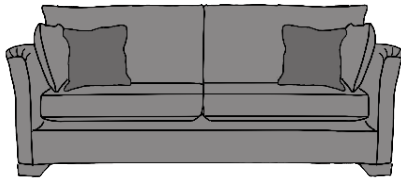

F|F

FINLINE
FURNITURE

MONROE

057 8626219 LAOIS
01 4501122 DUBLIN
021 4360005 CORK
091 705669 GALWAY

info@finlinefurniture.ie

MONROE 3 SEATER SOFA

GRAND SOFA

3 SEATER SOFA

2 SEATER SOFA

INCHES W 94 D 42 H 38
CM W 239 D 107 H 97

INCHES W 84 D 42 H 38
CM W 215 D 107 H 97

INCHES W 74 D 42 H 38
CM W 189 D 107 H 97

BRONZE FABRIC	SILVER FABRIC	GOLD FABRIC	PLATINUM FABRIC
€2,150	€2,570	€2,920	€3,335

BRONZE FABRIC	SILVER FABRIC	GOLD FABRIC	PLATINUM FABRIC
€1,875	€2,230	€2,540	€2,905

BRONZE FABRIC	SILVER FABRIC	GOLD FABRIC	PLATINUM FABRIC
€1,755	€2,075	€2,380	€2,715

LOVE SEAT SOFA

CHAIR

SWIVEL OPTION AVAILABLE - €100 EXTRA