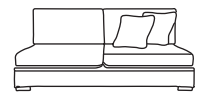

Bronze	Silver	Gold	Platinum
€1,495	€1,855	€2,025	€2,565

Love Seat One Arm LHF or RHF
CM W122 D105 H94

Bronze	Silver	Gold	Platinum
€1,395	€1,640	€1,895	€2,365

Single Unit One Arm LHF or RHF
CM W90 D105 H86

Bronze	Silver	Gold	Platinum
€1,015	€1,285	€1,430	€1,670

Corner Unit
CM W105 D105 H94

Bronze	Silver	Gold	Platinum
€1,195	€1,405	€1,595	€1,745

Three Seater Unit
CM W194 D105 H94

Bronze	Silver	Gold	Platinum
€1,390	€1,930	€2,095	€2,445

Two Seater Unit
CM W130 D105 H94

Bronze	Silver	Gold	Platinum
€1,200	€1,555	€1,705	€2,075

Love Seat Unit
CM W98 D105 H94

Bronze	Silver	Gold	Platinum
€1,100	€1,410	€1,610	€1,950

Single Unit
CM W66 D105 H94

Bronze	Silver	Gold	Platinum
€785	€980	€1,105	€1,190