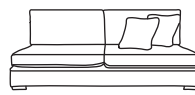

Bronze	Silver	Gold	Platinum
€1,480	€1,915	€2,090	€2,555

Three Seater One Arm LHF or RHF
CM W217 D105 H94

Bronze	Silver	Gold	Platinum
€1,595	€2,020	€2,360	€2,785

Two Seater One Arm LHF or RHF
CM W154 D105 H94

Bronze	Silver	Gold	Platinum
€1,495	€1,855	€2,025	€2,565

Love Seat One Arm LHF or RHF
CM W122 D105 H94

Bronze	Silver	Gold	Platinum
€1,395	€1,640	€1,895	€2,365

Single Unit One Arm LHF or RHF
CM W90 D105 H86

Bronze	Silver	Gold	Platinum
€1,015	€1,285	€1,430	€1,670

Corner Unit
CM W105 D105 H94

Bronze	Silver	Gold	Platinum
€1,195	€1,405	€1,595	€1,745

Three Seater Unit
CM W194 D105 H94

Bronze	Silver	Gold	Platinum
€1,390	€1,930	€2,095	€2,445

Two Seater Unit
CM W130 D105 H94

Bronze	Silver	Gold	Platinum
€1,200	€1,555	€1,705	€2,075

Love Seat Unit
CM W98 D105 H94

Bronze	Silver	Gold	Platinum
€1,100	€1,410	€1,610	€1,950

Single Unit
CM W66 D105 H94

Bronze	Silver	Gold	Platinum
€785	€980	€1,105	€1,190