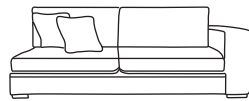

Chaise LHF or RHF
CM W216 D105 H94

Bronze	Silver	Gold	Platinum
€1,595	€2,020	€2,360	€2,785

Three Seater Lounger LHF or RHF
CM W169 D121 H94

Bronze	Silver	Gold	Platinum
€1,590	€2,030	€2,205	€2,895

Two Seater Lounger LHF or RHF
CM W169 D89 H94

Bronze	Silver	Gold	Platinum
€1,480	€1,915	€2,090	€2,555

Three Seater One Arm LHF or RHF
CM W217 D105 H94

Bronze	Silver	Gold	Platinum
€1,595	€2,020	€2,360	€2,785

Two Seater One Arm LHF or RHF
CM W154 D105 H94

Bronze	Silver	Gold	Platinum
€1,495	€1,855	€2,025	€2,565

Love Seat One Arm LHF or RHF
CM W122 D105 H94

Bronze	Silver	Gold	Platinum
€1,395	€1,640	€1,895	€2,365

Single Unit One Arm LHF or RHF
CM W90 D105 H86