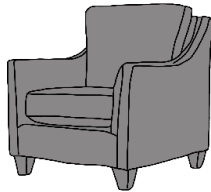

IRIS 3 SEATER SOFA

IRIS CHAIR

3 SEATER SOFA

2 SEATER SOFA

LOVE SEAT SOFA

INCHES W 87 D 37 H 36
CM W 221 D 96 H 95

INCHES W 76 D 37 H 36
CM W 195 D 96 H 95

INCHES W 50 D 37 H 36
CM W 126 D 96 H 95

CHAIR

IRIS FOOTSTOOL

IRIS ISLAND

INCHES W 34 D 37 H 36
CM W 86 D 96 H 95

INCHES W 27 D 33 H 18
CM W 69 D 84 H 40

INCHES W 33 D 28 H 19
CM W 84 D 71 H 40

BRONZE FABRIC	SILVER FABRIC	GOLD FABRIC	PLATINUM FABRIC
€995	€1,270	€1,420	€1,630

1092023

20 YEAR FRAME GUARANTEE

2 (17") COMPLIMENTARY FEATHER FILLED SCATTER CUSHIONS IN SAME FABRIC AS SOFA

MEDIUM SEAT DENSITY COMES AS STANDARD, A SOFT OR FIRM SEAT OPTION ALSO AVAILABLE UPON REQUEST

SOFA AS STANDARD COMES SELF PIPED