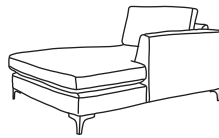

FINLINE

FURNITURE

BALTIMORE CORNER

Grand Chaise End LHF or RHF
CM W270 D100 H87

Bronze	Silver	Gold	Platinum
€2,185	€3,070	€3,395	€3,755

Three Seater Chaise End LHF or RHF
CM W215 D100 H87

Bronze	Silver	Gold	Platinum
€2,060	€2,750	€3,075	€3,385

Bronze	Silver	Gold	Platinum
€1,330	€1,765	€1,965	€2,175

Two Seater Lounger LHF or RHF
CM W80 D162 H87

Bronze	Silver	Gold	Platinum
€1,210	€1,655	€1,850	€2,050

Three Seater One Arm LHF or RHF
CM W191 D100 H87