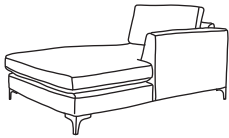

Three Seater Lounger LHF or RHF
CM W108 D162 H87

Bronze	Silver	Gold	Platinum
€1,330	€1,765	€1,965	€2,175