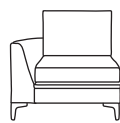

Bronze	Silver	Gold	Platinum
€1,450	€1,815	€2,025	€2,360

Two Seater One Arm LHF or RHF
CM W136 D100 H87

Bronze	Silver	Gold	Platinum
€1,210	€1,505	€1,620	€1,810

Love Seat One Arm LHF or RHF
CM W108 D100 H87

Bronze	Silver	Gold	Platinum
€1,150	€1,420	€1,560	€1,835

Single Unit One Arm
CM W80 D100 H87

Bronze	Silver	Gold	Platinum
€970	€1,190	€1,305	€1,430

Three Seater Unit
CM W170 D100 H87

Bronze	Silver	Gold	Platinum
€1,270	€1,655	€1,850	€2,050

Two Seater Unit
CM W114 D100 H87

Bronze	Silver	Gold	Platinum
€1,055	€1,400	€1,520	€1,680

Love Seat Unit
CM W86 D100 H87

Bronze	Silver	Gold	Platinum
€1,025	€1,320	€1,440	€1,720

Corner Unit
CM W100 D100 H87