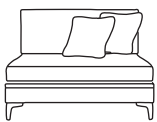

Bronze	Silver	Gold	Platinum
€1,450	€1,815	€2,025	€2,360

Two Seater One Arm LHF or RHF
CM W136 D100 H87

Bronze	Silver	Gold	Platinum
€1,210	€1,505	€1,620	€1,810

Love Seat One Arm LHF or RHF
CM W108 D100 H87

Bronze	Silver	Gold	Platinum
€1,150	€1,420	€1,560	€1,835

Single Unit One Arm
CM W80 D100 H87

Bronze	Silver	Gold	Platinum
€970	€1,190	€1,305	€1,430

Three Seater Unit
CM W170 D100 H87

Bronze	Silver	Gold	Platinum
€1,270	€1,655	€1,850	€2,050

Two Seater Unit
CM W114 D100 H87

Bronze	Silver	Gold	Platinum
€1,055	€1,400	€1,520	€1,680

Love Seat Unit
CM W86 D100 H87

Bronze	Silver	Gold	Platinum
€1,025	€1,320	€1,440	€1,720

Corner Unit
CM W100 D100 H87