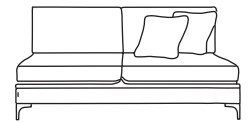

Bronze	Silver	Gold	Platinum
€1,450	€1,815	€2,025	€2,360

Two Seater One Arm LHF or RHF
CM W136 D100 H87

Bronze	Silver	Gold	Platinum
€1,210	€1,505	€1,620	€1,810

Love Seat One Arm LHF or RHF
CM W108 D100 H87

Bronze	Silver	Gold	Platinum
€1,150	€1,420	€1,560	€1,835

Single Unit One Arm
CM W80 D100 H87

Bronze	Silver	Gold	Platinum
€970	€1,190	€1,305	€1,430

Three Seater Unit
CM W170 D100 H87

Bronze	Silver	Gold	Platinum
€1,270	€1,655	€1,850	€2,050

Two Seater Unit
CM W114 D100 H87

Bronze	Silver	Gold	Platinum
€1,055	€1,400	€1,520	€1,680

Love Seat Unit
CM W86 D100 H87

Bronze	Silver	Gold	Platinum
€1,025	€1,320	€1,440	€1,720

Corner Unit
CM W100 D100 H87