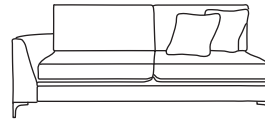

FINLINE

FURNITURE

BALTIMORE CORNER

Grand Chaise End LHF or RHF
CM W270 D100 H87

Bronze	Silver	Gold	Platinum
€2,185	€3,070	€3,395	€3,755

Three Seater Chaise End LHF or RHF
CM W215 D100 H87

Bronze	Silver	Gold	Platinum
€2,060	€2,750	€3,075	€3,385

Two Seater Chaise End LHF or RHF
CM W159 D100 H87

Bronze	Silver	Gold	Platinum
€1,935	€2,430	€2,735	€3,015

Chaise LHF or RHF
CM W100 D215 H87

Bronze	Silver	Gold	Platinum
€1,450	€1,815	€2,025	€2,350

Three Seater Lounger LHF or RHF
CM W108 D162 H87

Bronze	Silver	Gold	Platinum
€1,330	€1,765	€1,965	€2,175

Two Seater Lounger LHF or RHF
CM W80 D162 H87

Bronze	Silver	Gold	Platinum
€1,210	€1,655	€1,850	€2,050

Three Seater One Arm LHF or RHF
CM W191 D100 H87

Bronze	Silver	Gold	Platinum
€1,450	€1,815	€2,025	€2,360

Two Seater One Arm LHF or RHF
CM W136 D100 H87

Bronze	Silver	Gold	Platinum
€1,210	€1,505	€1,620	€1,810

Love Seat One Arm LHF or RHF
CM W108 D100 H87