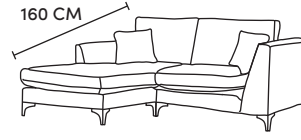

FINLINE

FURNITURE

BALTIMORE CORNER

Grand Chaise End LHF or RHF
CM W270 D100 H87

Bronze	Silver	Gold	Platinum
€2,185	€3,070	€3,395	€3,755

Three Seater Chaise End LHF or RHF
CM W215 D100 H87

Bronze	Silver	Gold	Platinum
€2,060	€2,750	€3,075	€3,385

Two Seater Chaise End LHF or RHF
CM W159 D100 H87

Bronze	Silver	Gold	Platinum
€1,935	€2,430	€2,735	€3,015

Chaise LHF or RHF
CM W100 D215 H87

Bronze	Silver	Gold	Platinum
€1,450	€1,815	€2,025	€2,350

Three Seater Lounger LHF or RHF
CM W108 D162 H87

Bronze	Silver	Gold	Platinum
€1,330	€1,765	€1,965	€2,175

Two Seater Lounger LHF or RHF
CM W80 D162 H87

Bronze	Silver	Gold	Platinum
€1,210	€1,655	€1,850	€2,050

Three Seater One Arm LHF or RHF
CM W191 D100 H87