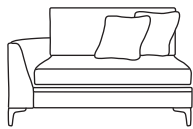

FINLINE

FURNITURE

BALTIMORE CORNER

Grand Chaise End LHF or RHF
CM W270 D100 H87

Bronze	Silver	Gold	Platinum
€2,185	€3,070	€3,395	€3,755

Three Seater Chaise End LHF or RHF
CM W215 D100 H87

Bronze	Silver	Gold	Platinum
€2,060	€2,750	€3,075	€3,385

Bronze	Silver	Gold	Platinum
€1,330	€1,765	€1,965	€2,175

Two Seater Lounger LHF or RHF
CM W80 D162 H87

Bronze	Silver	Gold	Platinum
€1,210	€1,655	€1,850	€2,050

Three Seater One Arm LHF or RHF
CM W191 D100 H87

Bronze	Silver	Gold	Platinum
€1,450	€1,815	€2,025	€2,360

Two Seater One Arm LHF or RHF
CM W136 D100 H87

Bronze	Silver	Gold	Platinum
€1,210	€1,505	€1,620	€1,810

Love Seat One Arm LHF or RHF
CM W108 D100 H87