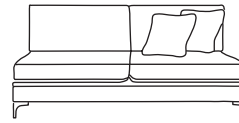

Bronze	Silver	Gold	Platinum
€1,330	€1,765	€1,965	€2,175

Two Seater Lounger LHF or RHF
CM W80 D162 H87

Bronze	Silver	Gold	Platinum
€1,210	€1,655	€1,850	€2,050

Three Seater One Arm LHF or RHF
CM W191 D100 H87

Bronze	Silver	Gold	Platinum
€1,450	€1,815	€2,025	€2,360

Two Seater One Arm LHF or RHF
CM W136 D100 H87

Bronze	Silver	Gold	Platinum
€1,210	€1,505	€1,620	€1,810

Love Seat One Arm LHF or RHF
CM W108 D100 H87

Bronze	Silver	Gold	Platinum
€1,150	€1,420	€1,560	€1,835

Single Unit One Arm
CM W80 D100 H87

Bronze	Silver	Gold	Platinum
€970	€1,190	€1,305	€1,430

Three Seater Unit
CM W170 D100 H87

Bronze	Silver	Gold	Platinum
€1,270	€1,655	€1,850	€2,050

Two Seater Unit
CM W114 D100 H87

Bronze	Silver	Gold	Platinum
€1,055	€1,400	€1,520	€1,680

Love Seat Unit
CM W86 D100 H87

Bronze	Silver	Gold	Platinum
€1,025	€1,320	€1,440	€1,720

Corner Unit
CM W100 D100 H87