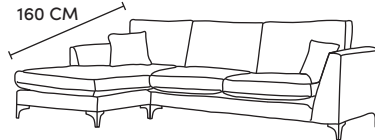

FINLINE

FURNITURE

BALTIMORE CORNER

Grand Chaise End LHF or RHF
CM W270 D100 H87

Bronze	Silver	Gold	Platinum
€2,185	€3,070	€3,395	€3,755

Three Seater Chaise End LHF or RHF
CM W215 D100 H87

Bronze	Silver	Gold	Platinum
€2,060	€2,750	€3,075	€3,385

Two Seater Chaise End LHF or RHF
CM W159 D100 H87

Bronze	Silver	Gold	Platinum
€1,935	€2,430	€2,735	€3,015

Chaise LHF or RHF
CM W100 D215 H87

Bronze	Silver	Gold	Platinum
€1,450	€1,815	€2,025	€2,350

Three Seater Lounger LHF or RHF
CM W108 D162 H87

Bronze	Silver	Gold	Platinum
€1,330	€1,765	€1,965	€2,175

Two Seater Lounger LHF or RHF
CM W80 D162 H87

Bronze	Silver	Gold	Platinum
€1,210	€1,655	€1,850	€2,050

Three Seater One Arm LHF or RHF
CM W191 D100 H87