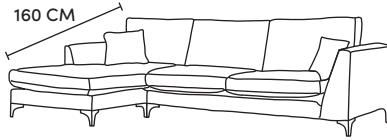

FINLINE

FURNITURE

BALTIMORE CORNER

Grand Chaise End LHF or RHF
CM W270 D100 H87

Bronze	Silver	Gold	Platinum
€2,185	€3,070	€3,395	€3,755

Three Seater Chaise End LHF or RHF
CM W215 D100 H87

Bronze	Silver	Gold	Platinum
€2,060	€2,750	€3,075	€3,385

Two Seater Chaise End LHF or RHF
CM W159 D100 H87

Bronze	Silver	Gold	Platinum
€1,935	€2,430	€2,735	€3,015

Chaise LHF or RHF
CM W100 D215 H87

Bronze	Silver	Gold	Platinum
€1,450	€1,815	€2,025	€2,350

Three Seater Lounger LHF or RHF
CM W108 D162 H87

Bronze	Silver	Gold	Platinum
€1,330	€1,765	€1,965	€2,175

Two Seater Lounger LHF or RHF
CM W80 D162 H87

Bronze	Silver	Gold	Platinum
€1,210	€1,655	€1,850	€2,050

Three Seater One Arm LHF or RHF
CM W191 D100 H87