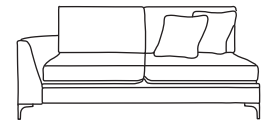

FINLINE

FURNITURE

BALTIMORE CORNER

Grand Chaise End LHF or RHF
CM W270 D100 H87

Bronze	Silver	Gold	Platinum
€2,185	€3,070	€3,395	€3,755

Three Seater Chaise End LHF or RHF
CM W215 D100 H87

Bronze	Silver	Gold	Platinum
€2,060	€2,750	€3,075	€3,385

Bronze	Silver	Gold	Platinum
€1,330	€1,765	€1,965	€2,175

Two Seater Lounger LHF or RHF
CM W80 D162 H87

Bronze	Silver	Gold	Platinum
€1,210	€1,655	€1,850	€2,050

Three Seater One Arm LHF or RHF
CM W191 D100 H87

Bronze	Silver	Gold	Platinum
€1,450	€1,815	€2,025	€2,360

Two Seater One Arm LHF or RHF
CM W136 D100 H87

Bronze	Silver	Gold	Platinum
€1,210	€1,505	€1,620	€1,810

Love Seat One Arm LHF or RHF
CM W108 D100 H87

Bronze	Silver	Gold	Platinum
€1,150	€1,420	€1,560	€1,835

Single Unit One Arm
CM W80 D100 H87

Bronze	Silver	Gold	Platinum
€970	€1,190	€1,305	€1,430

Three Seater Unit
CM W170 D100 H87

Bronze	Silver	Gold	Platinum
€1,270	€1,655	€1,850	€2,050