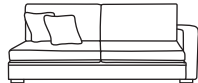

Three Seater One Arm LHF or RHF
CM W209 D105 H94

Bronze	Silver	Gold	Platinum
€1,595	€2,020	€2,360	€2,785