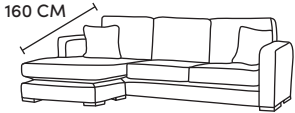

FINLINE

FURNITURE

DAYTONA CORNER

Three Seater Chaise End
CM W243 D160 H94

| Bronze | Silver | Gold | Platinum |
|--------|--------|--------|----------|
| €2,355 | €2,750 | €3,205 | €3,845 |

Two Seater Chaise End Sofa
CM W180 D160 H94