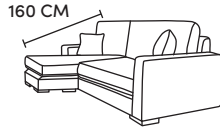

FINLINE

FURNITURE

DAYTONA CORNER

Three Seater Chaise End
CM W243 D160 H94

| Bronze | Silver | Gold | Platinum |
|--------|--------|--------|----------|
| €2,355 | €2,750 | €3,205 | €3,845 |

Two Seater Chaise End Sofa
CM W180 D160 H94