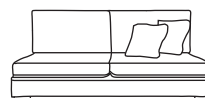

| Bronze | Silver | Gold | Platinum |
|--------|--------|--------|----------|
| €1,395 | €1,640 | €1,895 | €2,365 |

Single Unit One Arm LHF or RHF
CM W82 D105 H86

| Bronze | Silver | Gold | Platinum |
|--------|--------|--------|----------|
| €1,015 | €1,285 | €1,430 | €1,670 |

Corner Unit
CM W105 D105 H94

| Bronze | Silver | Gold | Platinum |
|--------|--------|--------|----------|
| €1,195 | €1,405 | €1,595 | €1,745 |

Three Seater Unit
CM W194 D105 H94

| Bronze | Silver | Gold | Platinum |
|--------|--------|--------|----------|
| €1,390 | €1,930 | €2,095 | €2,445 |