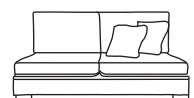

| Bronze | Silver | Gold | Platinum |
|--------|--------|--------|----------|
| €1,395 | €1,640 | €1,895 | €2,365 |

Single Unit One Arm LHF or RHF
CM W82 D105 H86

| Bronze | Silver | Gold | Platinum |
|--------|--------|--------|----------|
| €1,015 | €1,285 | €1,430 | €1,670 |

Corner Unit
CM W105 D105 H94

| Bronze | Silver | Gold | Platinum |
|--------|--------|--------|----------|
| €1,195 | €1,405 | €1,595 | €1,745 |

Three Seater Unit
CM W194 D105 H94

| Bronze | Silver | Gold | Platinum |
|--------|--------|--------|----------|
| €1,390 | €1,930 | €2,095 | €2,445 |