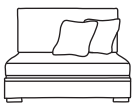

Corner Unit
CM W105 D105 H94

| Bronze | Silver | Gold | Platinum |
|--------|--------|--------|----------|
| €1,195 | €1,405 | €1,595 | €1,745 |

Three Seater Unit
CM W194 D105 H94

| Bronze | Silver | Gold | Platinum |
|--------|--------|--------|----------|
| €1,390 | €1,930 | €2,095 | €2,445 |

Two Seater Unit
CM W130 D105 H94

| Bronze | Silver | Gold | Platinum |
|--------|--------|--------|----------|
| €1,200 | €1,555 | €1,705 | €2,075 |

Love Seat Unit
CM W98 D105 H94

| Bronze | Silver | Gold | Platinum |
|--------|--------|--------|----------|
| €1,100 | €1,410 | €1,610 | €1,950 |