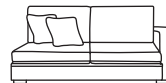

Three Seater Lounger LHF or RHF
CM W120 D169 H94

| Bronze | Silver | Gold | Platinum |
|--------|--------|--------|----------|
| €1,590 | €2,030 | €2,205 | €2,895 |

Two Seater Lounger LHF or RHF
CM W89 D169 H94

| Bronze | Silver | Gold | Platinum |
|--------|--------|--------|----------|
| €1,480 | €1,915 | €2,090 | €2,555 |

Three Seater One Arm LHF or RHF
CM W209 D105 H94

| Bronze | Silver | Gold | Platinum |
|--------|--------|--------|----------|
| €1,595 | €2,020 | €2,360 | €2,785 |