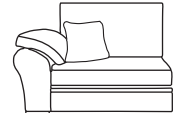

Bronze	Silver	Gold	Platinum
€1,480	€1,915	€2,090	€2,555

Three Seater One Arm LHF or RHF
CM W221 D105 H94

Bronze	Silver	Gold	Platinum
€1,595	€2,020	€2,360	€2,785

Two Seater One Arm LHF or RHF
CM W157 D105 H94

Bronze	Silver	Gold	Platinum
€1,495	€1,855	€2,025	€2,565

Love Seat One Arm LHF or RHF
CM W126 D105 H94

Bronze	Silver	Gold	Platinum
€1,395	€1,640	€1,895	€2,365

Single Unit One Arm LHF or RHF
CM W94 D105 H94