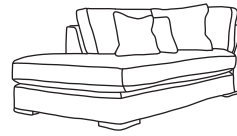

FINLINE

FURNITURE

ATLAS CORNER

Three Seater Chaise End
CM W254 D105 H94

Bronze	Silver	Gold	Platinum
€2,355	€2,750	€3,205	€3,845

Two Seater Chaise End
CM W190 D105 H94

Bronze	Silver	Gold	Platinum
€2,165	€2,460	€2,870	€3,470

Island*
CM W106 D68 H42

Bronze	Silver	Gold	Platinum
€445	€595	€705	€805

Footstool*
CM W68 D68 H42

Bronze	Silver	Gold	Platinum
€355	€405	€445	€505

Our sofas and chairs carry a 20-year frame guarantee. You choose your preferred fabric, leg and finish. "Medium" seat density is standard across the range. Soft and firm seat options are available also. A feather-quilted seat option is available at an additional cost. A high back option is available on most models, as are armcaps and throws and come at an additional cost. *The footstool and island in this model have the option of storage at additional cost of €150. Complimentary scatter cushions come as per sketches shown. All pieces are handmade and sizes may vary by approximately 2-4cm. Ensure access to your room is confirmed for seamless delivery. Pricing subject to change.