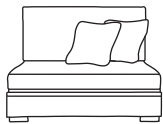

Bronze	Silver	Gold	Platinum
€1,495	€1,855	€2,025	€2,565

Love Seat One Arm LHF or RHF
CM W126 D105 H94

Bronze	Silver	Gold	Platinum
€1,395	€1,640	€1,895	€2,365

Single Unit One Arm LHF or RHF
CM W94 D105 H94

Bronze	Silver	Gold	Platinum
€1,015	€1,285	€1,430	€1,670

Corner Unit
CM W105 D105 H94

Bronze	Silver	Gold	Platinum
€1,195	€1,405	€1,595	€1,745

Three Seater Unit
CM W194 D105 H94

Bronze	Silver	Gold	Platinum
€1,390	€1,930	€2,095	€2,445

Two Seater Unit
CM W130 D105 H94

Bronze	Silver	Gold	Platinum
€1,200	€1,555	€1,705	€2,075

Love Seat Unit
CM W98 D105 H94

Bronze	Silver	Gold	Platinum
€1,100	€1,410	€1,610	€1,950

Single Unit
CM W65 D105 H94

Bronze	Silver	Gold	Platinum
€785	€980	€1,105	€1,190