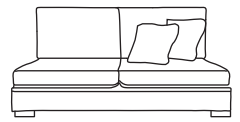

Bronze	Silver	Gold	Platinum
€1,495	€1,855	€2,025	€2,565

Love Seat One Arm LHF or RHF
CM W126 D105 H94

Bronze	Silver	Gold	Platinum
€1,395	€1,640	€1,895	€2,365

Single Unit One Arm LHF or RHF
CM W94 D105 H94

Bronze	Silver	Gold	Platinum
€1,015	€1,285	€1,430	€1,670

Corner Unit
CM W105 D105 H94

Bronze	Silver	Gold	Platinum
€1,195	€1,405	€1,595	€1,745

Three Seater Unit
CM W194 D105 H94

Bronze	Silver	Gold	Platinum
€1,390	€1,930	€2,095	€2,445

Two Seater Unit
CM W130 D105 H94

Bronze	Silver	Gold	Platinum
€1,200	€1,555	€1,705	€2,075

Love Seat Unit
CM W98 D105 H94

Bronze	Silver	Gold	Platinum
€1,100	€1,410	€1,610	€1,950

Single Unit
CM W65 D105 H94

Bronze	Silver	Gold	Platinum
€785	€980	€1,105	€1,190