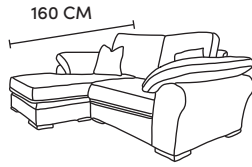

FINLINE

FURNITURE

ATLAS CORNER

Three Seater Chaise End
CM W254 D105 H94

Bronze	Silver	Gold	Platinum
€2,355	€2,750	€3,205	€3,845

Two Seater Chaise End
CM W190 D105 H94

Bronze	Silver	Gold	Platinum
€2,165	€2,460	€2,870	€3,470