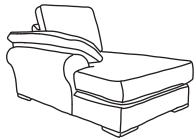

Two Seater Lounger LHF or RHF
CM W94 D169 H94

Bronze	Silver	Gold	Platinum
€1,480	€1,915	€2,090	€2,555