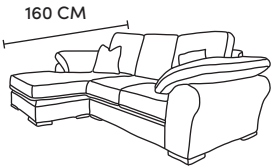

FINLINE

FURNITURE

ATLAS CORNER

Three Seater Chaise End
CM W254 D105 H94

Bronze	Silver	Gold	Platinum
€2,355	€2,750	€3,205	€3,845

Two Seater Chaise End
CM W190 D105 H94

Bronze	Silver	Gold	Platinum
€2,165	€2,460	€2,870	€3,470