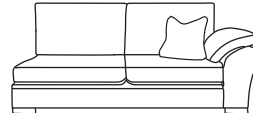

Bronze	Silver	Gold	Platinum
€1,480	€1,915	€2,090	€2,555

Three Seater One Arm LHF or RHF
CM W221 D105 H94

Bronze	Silver	Gold	Platinum
€1,595	€2,020	€2,360	€2,785

Two Seater One Arm LHF or RHF
CM W157 D105 H94