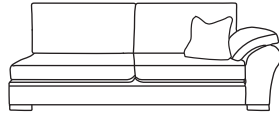

Chaise LHF or RHF
CM W216 D105 H94

Bronze	Silver	Gold	Platinum
€1,595	€2,020	€2,360	€2,785

Three Seater Lounger LHF or RHF
CM W126 D169 H94

Bronze	Silver	Gold	Platinum
€1,590	€2,030	€2,205	€2,895

Two Seater Lounger LHF or RHF
CM W94 D169 H94

Bronze	Silver	Gold	Platinum
€1,480	€1,915	€2,090	€2,555

Three Seater One Arm LHF or RHF
CM W221 D105 H94

Bronze	Silver	Gold	Platinum
€1,595	€2,020	€2,360	€2,785

Two Seater One Arm LHF or RHF
CM W157 D105 H94

Bronze	Silver	Gold	Platinum
€1,495	€1,855	€2,025	€2,565

Love Seat One Arm LHF or RHF
CM W126 D105 H94

Bronze	Silver	Gold	Platinum
€1,395	€1,640	€1,895	€2,365

Single Unit One Arm LHF or RHF
CM W94 D105 H94