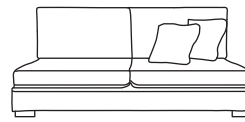

Bronze	Silver	Gold	Platinum
€1,495	€1,855	€2,025	€2,565

Love Seat One Arm LHF or RHF
CM W126 D105 H94

Bronze	Silver	Gold	Platinum
€1,395	€1,640	€1,895	€2,365

Single Unit One Arm LHF or RHF
CM W94 D105 H94

Bronze	Silver	Gold	Platinum
€1,015	€1,285	€1,430	€1,670

Corner Unit
CM W105 D105 H94

Bronze	Silver	Gold	Platinum
€1,195	€1,405	€1,595	€1,745

Three Seater Unit
CM W194 D105 H94

Bronze	Silver	Gold	Platinum
€1,390	€1,930	€2,095	€2,445

Two Seater Unit
CM W130 D105 H94

Bronze	Silver	Gold	Platinum
€1,200	€1,555	€1,705	€2,075

Love Seat Unit
CM W98 D105 H94

Bronze	Silver	Gold	Platinum
€1,100	€1,410	€1,610	€1,950

Single Unit
CM W65 D105 H94

Bronze	Silver	Gold	Platinum
€785	€980	€1,105	€1,190