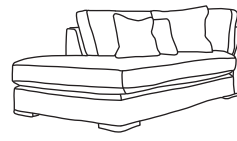

F · F

THE ATLAS CORNER

Three Seater Chaise End
CM W254 D105 H94

Bronze	Silver	Gold	Platinum
€2,355	€2,750	€3,205	€3,845

Two Seater Chaise End
CM W190 D105 H94

Bronze	Silver	Gold	Platinum
€2,165	€2,460	€2,870	€3,470

Island*
CM W106 D68 H42

Bronze	Silver	Gold	Platinum
€445	€595	€705	€805

Footstool*
CM W68 D68 H42

Bronze	Silver	Gold	Platinum
€355	€405	€445	€505

Our sofas and chairs carry a 20-year frame guarantee. You choose your preferred fabric, leg and finish. "Medium" seat density is standard across the range. Soft and firm seat options are available also. A feather-quilted seat option is available at an additional cost. A high back option is available on most models, as are armcaps and throws and come at an additional cost. *The footstool and island in this model have the option of storage at additional cost of €150. Complimentary scatter cushions come as per sketches shown. All pieces are handmade and sizes may vary by approximately 2-4cm. Ensure access to your room is confirmed for seamless delivery. Pricing subject to change.