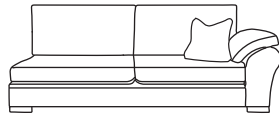

Chaise LHF or RHF
CM W216 D105 H94

Bronze	Silver	Gold	Platinum
€1,595	€2,020	€2,360	€2,785

Three Seater Lounger LHF or RHF
CM W169 D126 H94

Bronze	Silver	Gold	Platinum
€1,590	€2,030	€2,205	€2,895

Two Seater Lounger LHF or RHF
CM W169 D94 H94

Bronze	Silver	Gold	Platinum
€1,480	€1,915	€2,090	€2,555

Three Seater One Arm LHF or RHF
CM W221 D105 H94

Bronze	Silver	Gold	Platinum
€1,595	€2,020	€2,360	€2,785

Two Seater One Arm LHF or RHF
CM W157 D105 H94

Bronze	Silver	Gold	Platinum
€1,495	€1,855	€2,025	€2,565

Love Seat One Arm LHF or RHF
CM W126 D105 H94

Bronze	Silver	Gold	Platinum
€1,395	€1,640	€1,895	€2,365

Single Unit One Arm LHF or RHF
CM W94 D105 H94