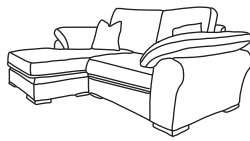

F · F

THE ATLAS CORNER

Three Seater Chaise End
CM W254 D105 H94

Bronze	Silver	Gold	Platinum
€2,355	€2,750	€3,205	€3,845

Two Seater Chaise End
CM W190 D105 H94

Bronze	Silver	Gold	Platinum
€2,165	€2,460	€2,870	€3,470

Island*
CM W106 D68 H42

Bronze	Silver	Gold	Platinum
€445	€595	€705	€805

Footstool*
CM W68 D68 H42

Bronze	Silver	Gold	Platinum
€355	€405	€445	€505

Our sofas and chairs carry a 20-year frame guarantee. You choose your preferred fabric, leg and finish. "Medium" seat density is standard across the range. Soft and firm seat options are available also. A feather-quilted seat option is available at an additional cost. A high back option is available on most models, as are armcaps and throws and come at an additional cost. *The footstool and island in this model have the option of storage at additional cost of €150. Complimentary scatter cushions come as per sketches shown. All pieces are handmade and sizes may vary by approximately 2-4cm. Ensure access to your room is confirmed for seamless delivery. Pricing subject to change.