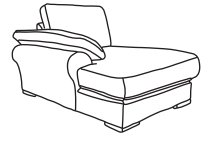

Three Seater Lounger LHF or RHF
CM W169 D126 H94

Bronze	Silver	Gold	Platinum
€1,590	€2,030	€2,205	€2,895