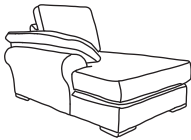

Two Seater Lounger LHF or RHF
CM W169 D94 H94

Bronze	Silver	Gold	Platinum
€1,480	€1,915	€2,090	€2,555