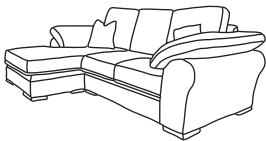

F · F

THE ATLAS CORNER

Three Seater Chaise End
CM W254 D105 H94

Bronze	Silver	Gold	Platinum
€2,355	€2,750	€3,205	€3,845

Two Seater Chaise End
CM W190 D105 H94

Bronze	Silver	Gold	Platinum
€2,165	€2,460	€2,870	€3,470

Chaise LHF or RHF
CM W216 D105 H94

Bronze	Silver	Gold	Platinum
€1,595	€2,020	€2,360	€2,785

Three Seater Lounger LHF or RHF
CM W169 D126 H94

Bronze	Silver	Gold	Platinum
€1,590	€2,030	€2,205	€2,895

Two Seater Lounger LHF or RHF
CM W169 D94 H94

Island*
CM W106 D68 H42

Bronze	Silver	Gold	Platinum
€445	€595	€705	€805

Footstool*
CM W68 D68 H42

Bronze	Silver	Gold	Platinum
€355	€405	€445	€505

Our sofas and chairs carry a 20-year frame guarantee. You choose your preferred fabric, leg and finish. "Medium" seat density is standard across the range. Soft and firm seat options are available also. A feather-quilted seat option is available at an additional cost. A high back option is available on most models, as are armcaps and throws and come at an additional cost. *The footstool and island in this model have the option of storage at additional cost of €150. Complimentary scatter cushions come as per sketches shown. All pieces are handmade and sizes may vary by approximately 2-4cm. Ensure access to your room is confirmed for seamless delivery. Pricing subject to change.