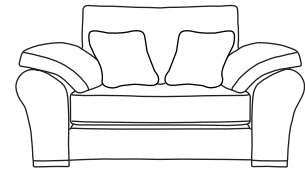

FINLINE

FURNITURE

ATLAS

Three Seater Sofa
CM W254 D105 H94

Bronze	Silver	Gold	Platinum
€1,980	€2,310	€2,595	€3,280

Two Seater Sofa
CM W190 D105 H94

Bronze	Silver	Gold	Platinum
€1,790	€2,020	€2,390	€2,895

Love Seat
CM W158 D105 H94

Bronze	Silver	Gold	Platinum
€1,595	€1,770	€1,980	€2,445

Chair
CM W125 D105 H94

Bronze	Silver	Gold	Platinum
€1,210	€1,595	€1,740	€1,995

Footstool*
CM W68 D68 H42

Bronze	Silver	Gold	Platinum
€355	€405	€445	€505

Island*
CM W106 D68 H42

Bronze	Silver	Gold	Platinum
€445	€595	€705	€805

Our sofas and chairs carry a 20-year frame guarantee. You choose your preferred fabric, leg and finish. "Medium" seat density is standard across the range. Soft and firm seat options are available also. A feather-quilted seat option is available at an additional cost. A high back option is available on most models, as are armcaps and throws and come at an additional cost. *The footstool and island in this model have the option of storage at additional cost of €150. Complimentary scatter cushions come as per sketches shown. All pieces are handmade and sizes may vary by approximately 2-4cm. Ensure access to your room is confirmed for seamless delivery. Pricing subject to change.