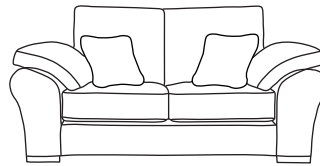

FINLINE

FURNITURE

ATLAS

Three Seater Sofa
CM W254 D105 H94

Bronze	Silver	Gold	Platinum
€1,980	€2,310	€2,595	€3,280

Two Seater Sofa
CM W190 D105 H94

Bronze	Silver	Gold	Platinum
€1,790	€2,020	€2,390	€2,895

Love Seat
CM W158 D105 H94

Island*
CM W106 D68 H42

Bronze	Silver	Gold	Platinum
€445	€595	€705	€805

Our sofas and chairs carry a 20-year frame guarantee. You choose your preferred fabric, leg and finish. "Medium" seat density is standard across the range. Soft and firm seat options are available also. A feather-quilted seat option is available at an additional cost. A high back option is available on most models, as are armcaps and throws and come at an additional cost. *The footstool and island in this model have the option of storage at additional cost of €150. Complimentary scatter cushions come as per sketches shown. All pieces are handmade and sizes may vary by approximately 2-4cm. Ensure access to your room is confirmed for seamless delivery. Pricing subject to change.