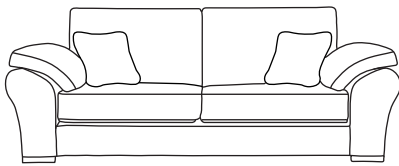

FINLINE

FURNITURE

ATLAS

Three Seater Sofa
CM W254 D105 H94

Bronze	Silver	Gold	Platinum
€1,980	€2,310	€2,595	€3,280

Two Seater Sofa
CM W190 D105 H94

Bronze	Silver	Gold	Platinum
€1,790	€2,020	€2,390	€2,895

Love Seat
CM W158 D105 H94

Island*
CM W106 D68 H42

Bronze	Silver	Gold	Platinum
€445	€595	€705	€805

Our sofas and chairs carry a 20-year frame guarantee. You choose your preferred fabric, leg and finish. "Medium" seat density is standard across the range. Soft and firm seat options are available also. A feather-quilted seat option is available at an additional cost. A high back option is available on most models, as are armcaps and throws and come at an additional cost. *The footstool and island in this model have the option of storage at additional cost of €150. Complimentary scatter cushions come as per sketches shown. All pieces are handmade and sizes may vary by approximately 2-4cm. Ensure access to your room is confirmed for seamless delivery. Pricing subject to change.