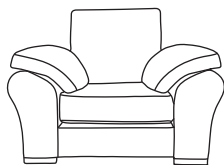

FINLINE

FURNITURE

ATLAS

Three Seater Sofa
CM W254 D105 H94

Bronze	Silver	Gold	Platinum
€1,980	€2,310	€2,595	€3,280

Two Seater Sofa
CM W190 D105 H94

Bronze	Silver	Gold	Platinum
€1,790	€2,020	€2,390	€2,895

Love Seat
CM W158 D105 H94

Bronze	Silver	Gold	Platinum
€1,595	€1,770	€1,980	€2,445

Chair
CM W125 D105 H94

Bronze	Silver	Gold	Platinum
€1,210	€1,595	€1,740	€1,995

Footstool*
CM W68 D68 H42

Bronze	Silver	Gold	Platinum
€355	€405	€445	€505

Island*
CM W106 D68 H42

Bronze	Silver	Gold	Platinum
€445	€595	€705	€805

Our sofas and chairs carry a 20-year frame guarantee. You choose your preferred fabric, leg and finish. "Medium" seat density is standard across the range. Soft and firm seat options are available also. A feather-quilted seat option is available at an additional cost. A high back option is available on most models, as are armcaps and throws and come at an additional cost. *The footstool and island in this model have the option of storage at additional cost of €150. Complimentary scatter cushions come as per sketches shown. All pieces are handmade and sizes may vary by approximately 2-4cm. Ensure access to your room is confirmed for seamless delivery. Pricing subject to change.