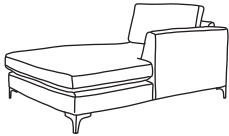

Three Seater Lounger LHF or RHF
CM W162 D108 H87

Bronze	Silver	Gold	Platinum
€1,330	€1,765	€1,965	€2,175