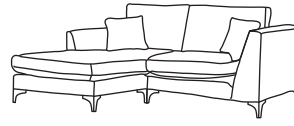

F · F

THE BALTIMORE CORNER

Grand Chaise End LHF or RHF
CM W270 D100 H87

Bronze	Silver	Gold	Platinum
€2,185	€3,070	€3,395	€3,755

Three Seater Chaise End LHF or RHF
CM W215 D160 H87

Bronze	Silver	Gold	Platinum
€2,060	€2,750	€3,075	€3,385

Two Seater Chaise End LHF or RHF
CM W159 D100 H87

Bronze	Silver	Gold	Platinum
€1,935	€2,430	€2,735	€3,015

Chaise LHF or RHF
CM W215 D100 H87

Bronze	Silver	Gold	Platinum
€1,450	€1,815	€2,025	€2,350

Three Seater Lounger LHF or RHF
CM W162 D108 H87

Bronze	Silver	Gold	Platinum
€1,330	€1,765	€1,965	€2,175

Two Seater Lounger LHF or RHF
CM W162 D80 H87

Bronze	Silver	Gold	Platinum
€1,210	€1,655	€1,850	€2,050

Three Seater One Arm LHF or RHF
CM W191 D100 H87