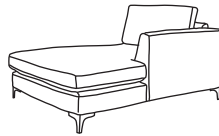

Two Seater Chaise End LHF or RHF
CM W159 D100 H87

Bronze	Silver	Gold	Platinum
€1,935	€2,430	€2,735	€3,015

Chaise LHF or RHF
CM W215 D100 H87

Bronze	Silver	Gold	Platinum
€1,450	€1,815	€2,025	€2,350

Three Seater Lounger LHF or RHF
CM W162 D108 H87

Bronze	Silver	Gold	Platinum
€1,330	€1,765	€1,965	€2,175

Two Seater Lounger LHF or RHF
CM W162 D80 H87

Bronze	Silver	Gold	Platinum
€1,210	€1,655	€1,850	€2,050

Three Seater One Arm LHF or RHF
CM W191 D100 H87