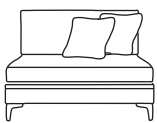

Bronze	Silver	Gold	Platinum
€1,450	€1,815	€2,025	€2,360

Two Seater One Arm LHF or RHF
CM W136 D100 H87

Bronze	Silver	Gold	Platinum
€1,210	€1,505	€1,620	€1,810

Love Seat One Arm LHF or RHF
CM W108 D100 H87

Bronze	Silver	Gold	Platinum
€1,150	€1,420	€1,560	€1,835

Single Unit One Arm
CM W80 D100 H87

Bronze	Silver	Gold	Platinum
€970	€1,190	€1,305	€1,430

Three Seater Unit
CM W170 D100 H87

Bronze	Silver	Gold	Platinum
€1,270	€1,655	€1,850	€2,050

Two Seater Unit
CM W114 D100 H87

Bronze	Silver	Gold	Platinum
€1,055	€1,400	€1,520	€1,680

Love Seat Unit
CM W86 D100 H87

Bronze	Silver	Gold	Platinum
€1,025	€1,320	€1,440	€1,720

Corner Unit
CM W100 D100 H87