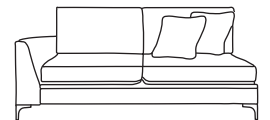

Bronze	Silver	Gold	Platinum
€1,330	€1,765	€1,965	€2,175

Two Seater Lounger LHF or RHF
CM W162 D80 H87

Bronze	Silver	Gold	Platinum
€1,210	€1,655	€1,850	€2,050

Three Seater One Arm LHF or RHF
CM W191 D100 H87

Bronze	Silver	Gold	Platinum
€1,450	€1,815	€2,025	€2,360

Two Seater One Arm LHF or RHF
CM W136 D100 H87

Bronze	Silver	Gold	Platinum
€1,210	€1,505	€1,620	€1,810

Love Seat One Arm LHF or RHF
CM W108 D100 H87

Bronze	Silver	Gold	Platinum
€1,150	€1,420	€1,560	€1,835

Single Unit One Arm
CM W80 D100 H87

Bronze	Silver	Gold	Platinum
€970	€1,190	€1,305	€1,430

Three Seater Unit
CM W170 D100 H87

Bronze	Silver	Gold	Platinum
€1,270	€1,655	€1,850	€2,050