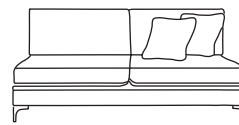

Bronze	Silver	Gold	Platinum
€1,450	€1,815	€2,025	€2,360

Two Seater One Arm LHF or RHF
CM W136 D100 H87

Bronze	Silver	Gold	Platinum
€1,210	€1,505	€1,620	€1,810

Love Seat One Arm LHF or RHF
CM W108 D100 H87

Bronze	Silver	Gold	Platinum
€1,150	€1,420	€1,560	€1,835

Single Unit One Arm
CM W80 D100 H87

Bronze	Silver	Gold	Platinum
€970	€1,190	€1,305	€1,430

Three Seater Unit
CM W170 D100 H87

Bronze	Silver	Gold	Platinum
€1,270	€1,655	€1,850	€2,050

Two Seater Unit
CM W114 D100 H87

Bronze	Silver	Gold	Platinum
€1,055	€1,400	€1,520	€1,680

Love Seat Unit
CM W86 D100 H87

Bronze	Silver	Gold	Platinum
€1,025	€1,320	€1,440	€1,720

Corner Unit
CM W100 D100 H87