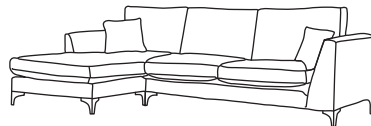

F · F

THE BALTIMORE CORNER

Grand Chaise End LHF or RHF
CM W270 D100 H87

Bronze	Silver	Gold	Platinum
€2,185	€3,070	€3,395	€3,755

Three Seater Chaise End LHF or RHF
CM W215 D160 H87

Bronze	Silver	Gold	Platinum
€2,060	€2,750	€3,075	€3,385

Two Seater Chaise End LHF or RHF
CM W159 D100 H87

Bronze	Silver	Gold	Platinum
€1,935	€2,430	€2,735	€3,015

Chaise LHF or RHF
CM W215 D100 H87

Bronze	Silver	Gold	Platinum
€1,450	€1,815	€2,025	€2,350

Three Seater Lounger LHF or RHF
CM W162 D108 H87

Bronze	Silver	Gold	Platinum
€1,330	€1,765	€1,965	€2,175

Two Seater Lounger LHF or RHF
CM W162 D80 H87

Bronze	Silver	Gold	Platinum
€1,210	€1,655	€1,850	€2,050

Three Seater One Arm LHF or RHF
CM W191 D100 H87

Footstool*
CM W68 D68 H42

Bronze	Silver	Gold	Platinum
€380	€455	€505	€595

Our sofas and chairs carry a 20-year frame guarantee. You choose your preferred fabric, leg and finish. "Medium" seat density is standard across the range. Soft and firm seat options are available also. A feather-quilted seat option is available at an additional cost. A high back option is available on most models, as are armcaps and throws and come at an additional cost. *The footstool and island in this model have the option of storage at additional cost of €150. Complimentary scatter cushions come as per sketches shown. All pieces are handmade and sizes may vary by approximately 2-4cm. Ensure access to your room is confirmed for seamless delivery. Pricing subject to change.