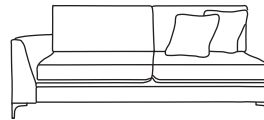

F · F

THE BALTIMORE CORNER

Grand Chaise End LHF or RHF
CM W270 D100 H87

Bronze	Silver	Gold	Platinum
€2,185	€3,070	€3,395	€3,755

Three Seater Chaise End LHF or RHF
CM W215 D160 H87

Bronze	Silver	Gold	Platinum
€2,060	€2,750	€3,075	€3,385

Two Seater Chaise End LHF or RHF
CM W159 D100 H87

Bronze	Silver	Gold	Platinum
€1,935	€2,430	€2,735	€3,015

Chaise LHF or RHF
CM W215 D100 H87

Bronze	Silver	Gold	Platinum
€1,450	€1,815	€2,025	€2,350

Three Seater Lounger LHF or RHF
CM W162 D108 H87

Bronze	Silver	Gold	Platinum
€1,330	€1,765	€1,965	€2,175

Two Seater Lounger LHF or RHF
CM W162 D80 H87

Bronze	Silver	Gold	Platinum
€1,210	€1,655	€1,850	€2,050

Three Seater One Arm LHF or RHF
CM W191 D100 H87

Bronze	Silver	Gold	Platinum
€1,450	€1,815	€2,025	€2,360

Two Seater One Arm LHF or RHF
CM W136 D100 H87

Bronze	Silver	Gold	Platinum
€1,210	€1,505	€1,620	€1,810

Love Seat One Arm LHF or RHF
CM W108 D100 H87