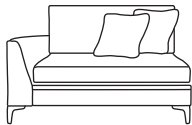

Bronze	Silver	Gold	Platinum
€1,330	€1,765	€1,965	€2,175

Two Seater Lounger LHF or RHF
CM W162 D80 H87

Bronze	Silver	Gold	Platinum
€1,210	€1,655	€1,850	€2,050

Three Seater One Arm LHF or RHF
CM W191 D100 H87

Bronze	Silver	Gold	Platinum
€1,450	€1,815	€2,025	€2,360

Two Seater One Arm LHF or RHF
CM W136 D100 H87

Bronze	Silver	Gold	Platinum
€1,210	€1,505	€1,620	€1,810

Love Seat One Arm LHF or RHF
CM W108 D100 H87