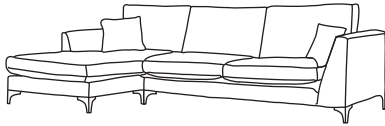

F · F

THE BALTIMORE CORNER

Grand Chaise End LHF or RHF
CM W270 D100 H87

Bronze	Silver	Gold	Platinum
€2,185	€3,070	€3,395	€3,755

Three Seater Chaise End LHF or RHF
CM W215 D160 H87

Bronze	Silver	Gold	Platinum
€2,060	€2,750	€3,075	€3,385

Two Seater Chaise End LHF or RHF
CM W159 D100 H87

Bronze	Silver	Gold	Platinum
€1,935	€2,430	€2,735	€3,015

Chaise LHF or RHF
CM W215 D100 H87

Bronze	Silver	Gold	Platinum
€1,450	€1,815	€2,025	€2,350

Three Seater Lounger LHF or RHF
CM W162 D108 H87

Bronze	Silver	Gold	Platinum
€1,330	€1,765	€1,965	€2,175

Two Seater Lounger LHF or RHF
CM W162 D80 H87

Bronze	Silver	Gold	Platinum
€1,210	€1,655	€1,850	€2,050

Three Seater One Arm LHF or RHF
CM W191 D100 H87

Footstool*
CM W68 D68 H42

Bronze	Silver	Gold	Platinum
€380	€455	€505	€595

Our sofas and chairs carry a 20-year frame guarantee. You choose your preferred fabric, leg and finish. "Medium" seat density is standard across the range. Soft and firm seat options are available also. A feather-quilted seat option is available at an additional cost. A high back option is available on most models, as are armcaps and throws and come at an additional cost. *The footstool and island in this model have the option of storage at additional cost of €150. Complimentary scatter cushions come as per sketches shown. All pieces are handmade and sizes may vary by approximately 2-4cm. Ensure access to your room is confirmed for seamless delivery. Pricing subject to change.