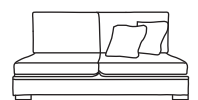

Bronze	Silver	Gold	Platinum
€1,210	€1,570	€1,715	€1,995

Love Seat One Arm LHF or RHF
CM W114 D105 H86

Bronze	Silver	Gold	Platinum
€1,150	€1,490	€1,630	€1,905

Single Unit One Arm LHF or RHF
CM W82 D105 H86

Bronze	Silver	Gold	Platinum
€875	€1,090	€1,205	€1,290

Corner Unit
CM W105 D105 H86

Bronze	Silver	Gold	Platinum
€995	€1,185	€1,395	€1,495

Three Seater Unit
CM W194 D105 H86

Bronze	Silver	Gold	Platinum
€1,250	€1,640	€1,795	€2,105

Two Seater Unit
CM W130 D105 H86

Bronze	Silver	Gold	Platinum
€1,060	€1,320	€1,440	€1,760

Love Seat Unit
CM W98 D105 H86

Bronze	Silver	Gold	Platinum
€995	€1,210	€1,380	€1,655

Single Unit
CM W66 D105 H86

Bronze	Silver	Gold	Platinum
€695	€830	€960	€1,065