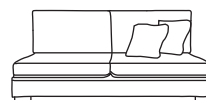

Bronze	Silver	Gold	Platinum
€1,210	€1,570	€1,715	€1,995

Love Seat One Arm LHF or RHF
CM W114 D105 H86

Bronze	Silver	Gold	Platinum
€1,150	€1,490	€1,630	€1,905

Single Unit One Arm LHF or RHF
CM W82 D105 H86

Bronze	Silver	Gold	Platinum
€875	€1,090	€1,205	€1,290

Corner Unit
CM W105 D105 H86

Bronze	Silver	Gold	Platinum
€995	€1,185	€1,395	€1,495

Three Seater Unit
CM W194 D105 H86

Bronze	Silver	Gold	Platinum
€1,250	€1,640	€1,795	€2,105

Two Seater Unit
CM W130 D105 H86

Bronze	Silver	Gold	Platinum
€1,060	€1,320	€1,440	€1,760

Love Seat Unit
CM W98 D105 H86

Bronze	Silver	Gold	Platinum
€995	€1,210	€1,380	€1,655

Single Unit
CM W66 D105 H86

Bronze	Silver	Gold	Platinum
€695	€830	€960	€1,065