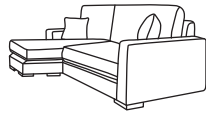

F · F

THE COLLINS CORNER

Three Seater Chaise End
CM W228 D105 H86

Bronze	Silver	Gold	Platinum
€2,075	€2,550	€3,075	€3,495

Two Seater Chaise End Sofa
CM W165 D105 H86

Bronze	Silver	Gold	Platinum
€1,900	€2,430	€2,735	€3,040