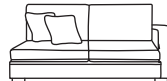

Chaise LHF or RHF
CM W216 D105 H86

Bronze	Silver	Gold	Platinum
€1,450	€1,765	€1,960	€2,295

Three Seater Lounger LHF or RHF
CM W169 D120 H86

Bronze	Silver	Gold	Platinum
€1,425	€1,800	€2,075	€2,265

Two Seater Lounger LHF or RHF
CM W169 D89 H86

Bronze	Silver	Gold	Platinum
€1,320	€1,690	€1,960	€2,145

Three Seater One Arm LHF or RHF
CM W209 D105 H86

Bronze	Silver	Gold	Platinum
€1,450	€1,765	€1,965	€2,295

Two Seater One Arm LHF or RHF
CM W146 D105 H86