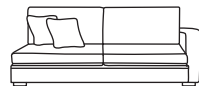

Chaise LHF or RHF
CM W216 D105 H86

Bronze	Silver	Gold	Platinum
€1,450	€1,765	€1,960	€2,295

Three Seater Lounger LHF or RHF
CM W169 D120 H86

Bronze	Silver	Gold	Platinum
€1,425	€1,800	€2,075	€2,265

Two Seater Lounger LHF or RHF
CM W169 D89 H86

Bronze	Silver	Gold	Platinum
€1,320	€1,690	€1,960	€2,145

Three Seater One Arm LHF or RHF
CM W209 D105 H86

Bronze	Silver	Gold	Platinum
€1,450	€1,765	€1,965	€2,295

Two Seater One Arm LHF or RHF
CM W146 D105 H86